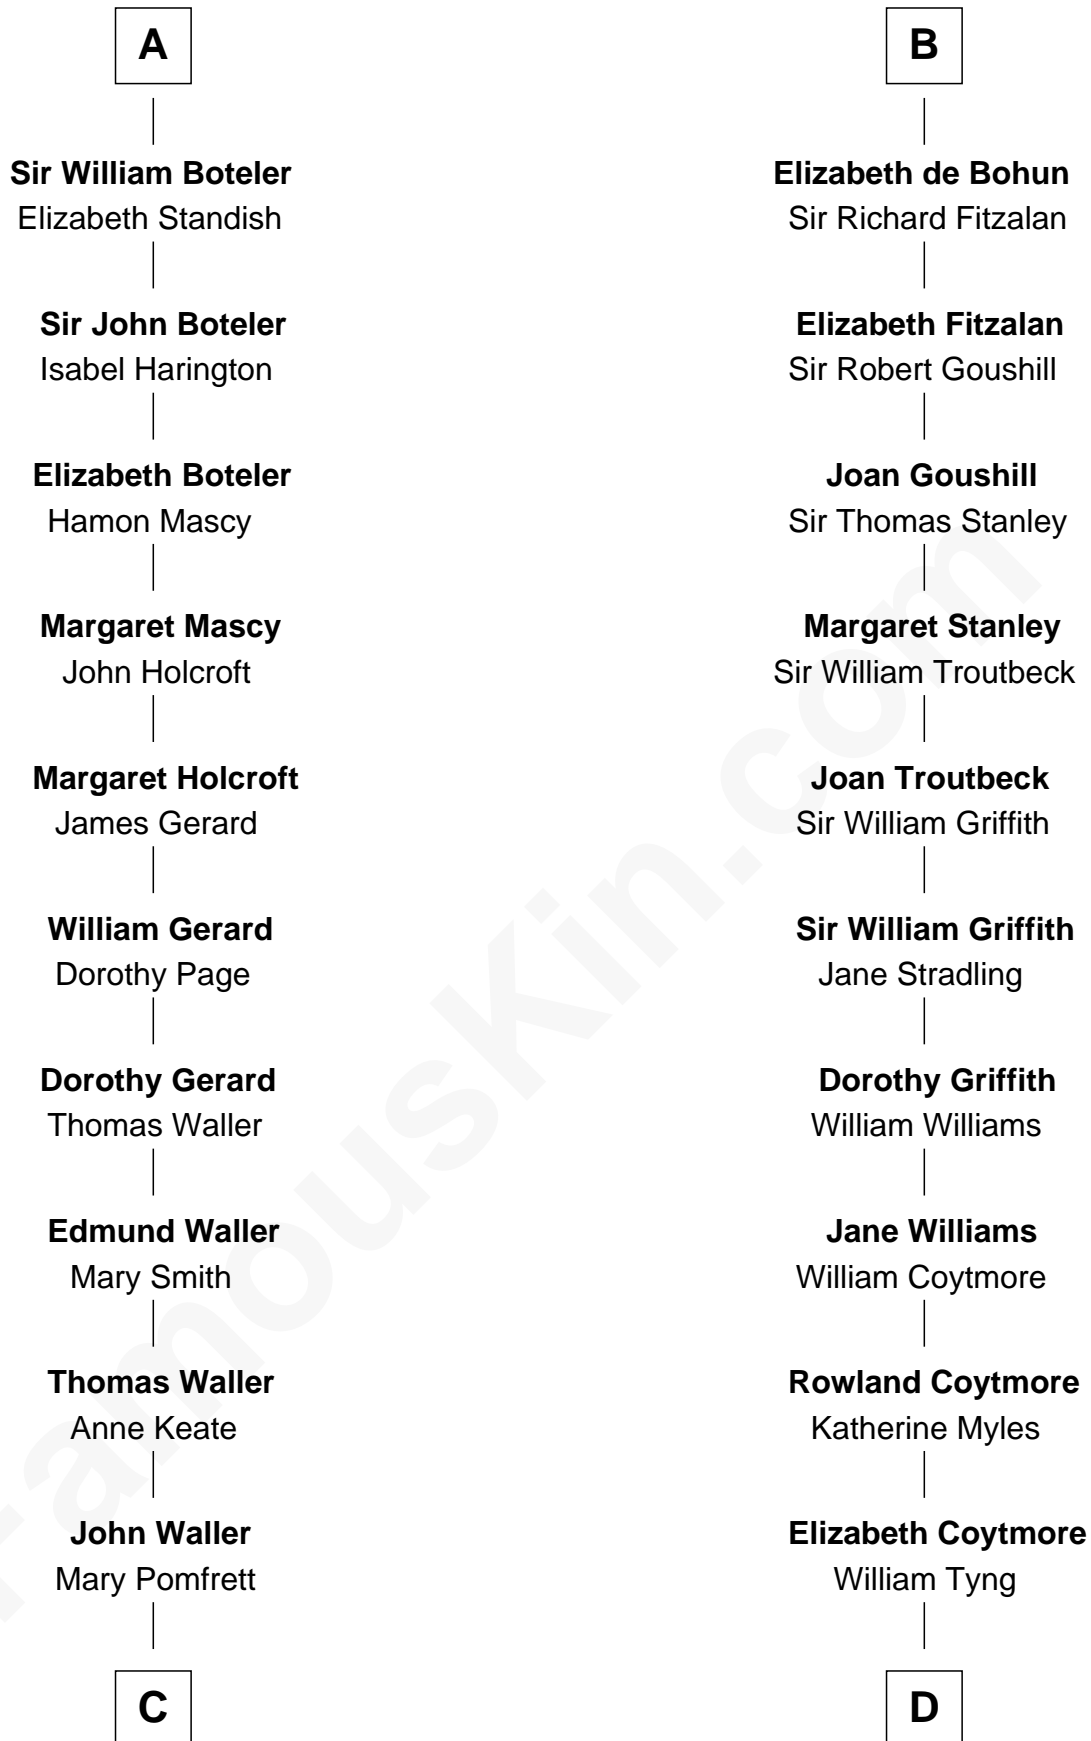

FamousKin.com
Relationship Chart of
Capt. William Lewis Herndon
Captain of the ill fated S.S. Central America

21st cousin of
Abigail (Smith) Adams
First Lady of President John Adams

C

Mary Waller
Edward Herndon

Edward Herndon
Elizabeth - - - - -

Joseph Herndon
Mary Minor

Dabney Herndon
Elizabeth Hull

Capt. William Lewis Herndon

D

Anna Tyng
Rev. Thomas Shepard

Anna Shepard
Daniel Quincy

Col John Quincy
Elizabeth Norton