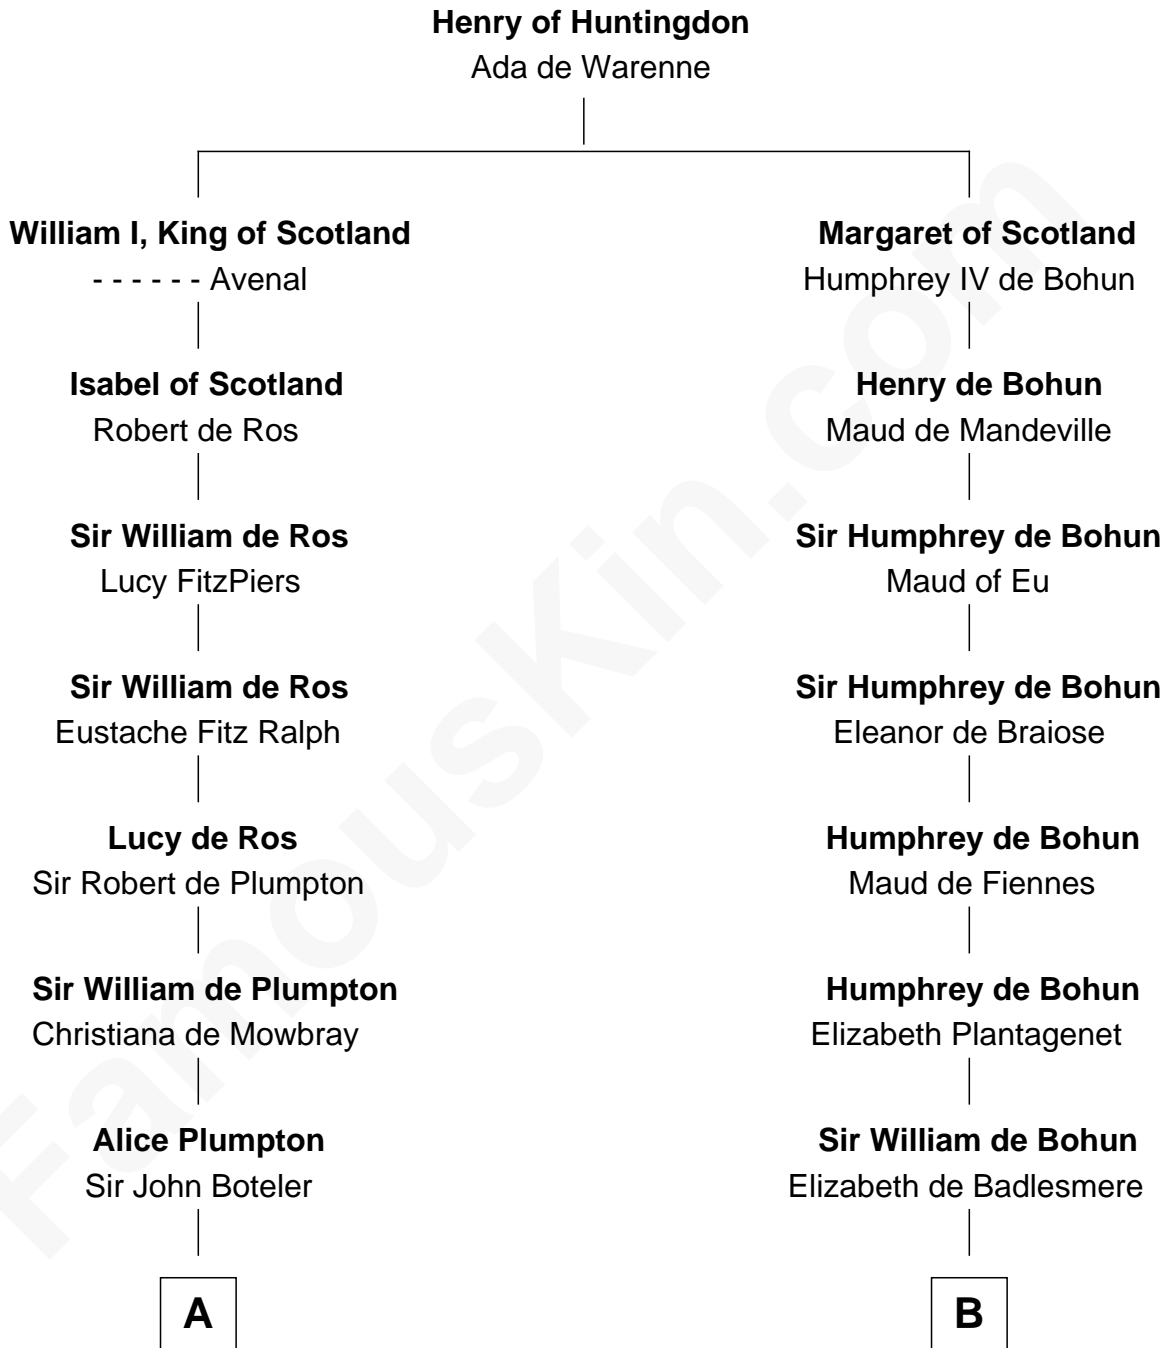

FamousKin.com
Relationship Chart of
Capt. William Lewis Herndon
Captain of the ill fated S.S. Central America

21st cousin of
Abigail (Smith) Adams
First Lady of President John Adams

C

Mary Waller
Edward Herndon

Edward Herndon
Elizabeth - - - - -

Joseph Herndon
Mary Minor

Dabney Herndon
Elizabeth Hull

Capt. William Lewis Herndon

D

Anna Tyng
Rev. Thomas Shepard

Anna Shepard
Daniel Quincy

Col John Quincy
Elizabeth Norton