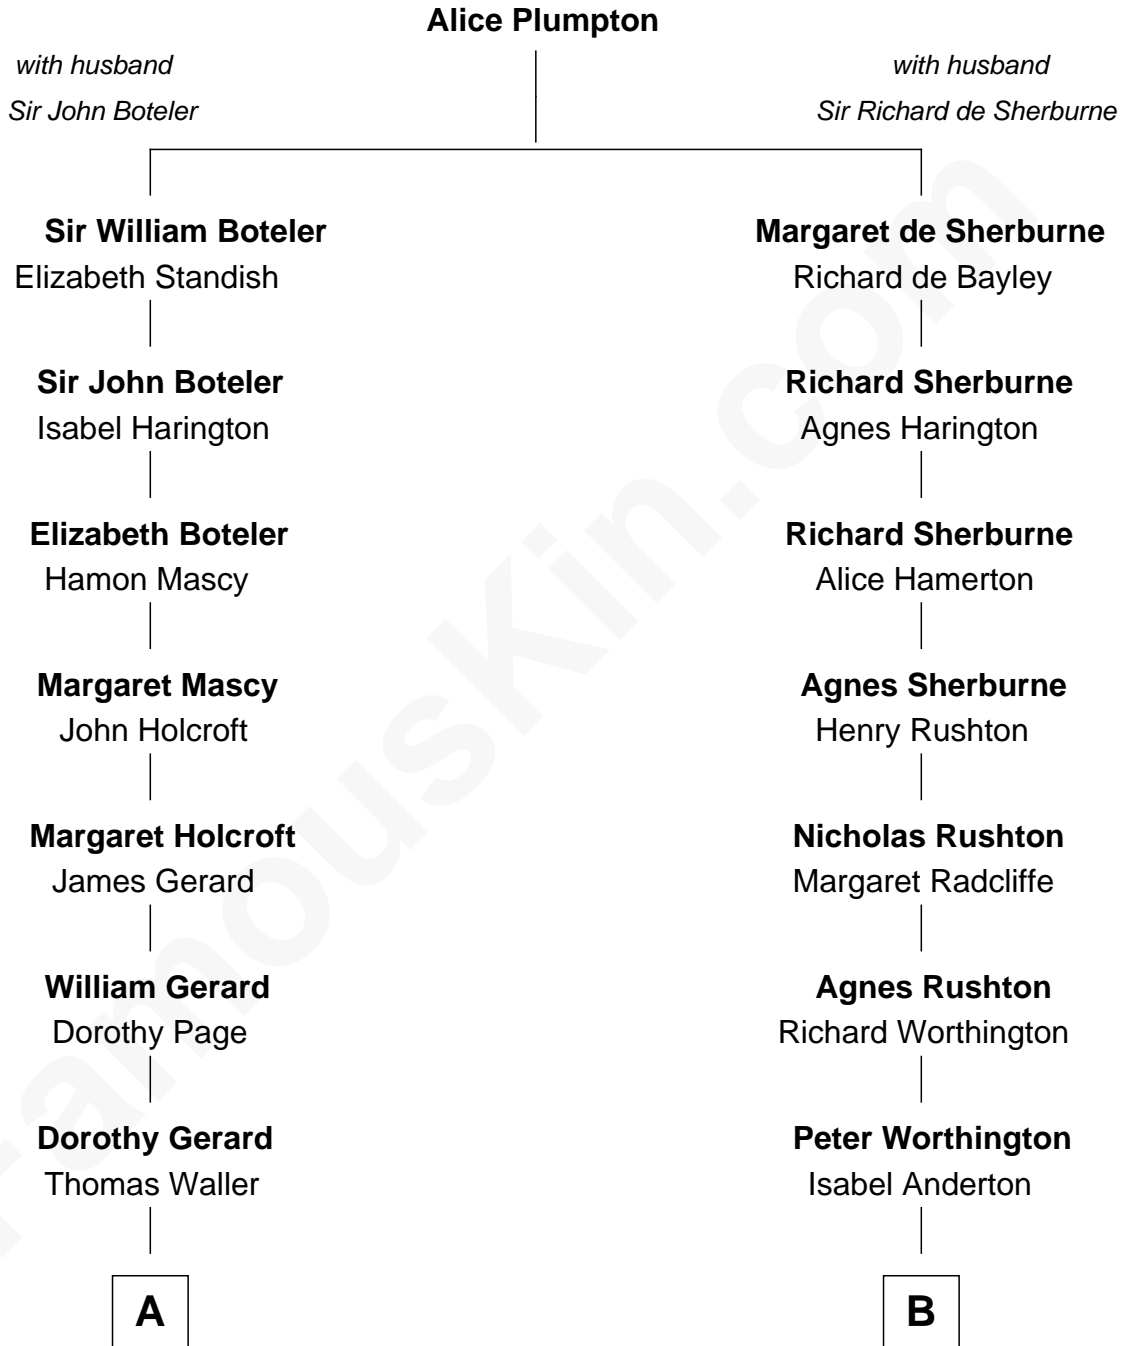

**FamousKin.com**  
**Relationship Chart of**  
**Capt. William Lewis Herndon**  
*Captain of the ill fated S.S. Central America*

**14th cousin 4 times removed of**

**Bill Nye**  
*TV's The Science Guy*

C

**Edwin Darby Nye**

Dr. Jacqueline Blanche Jenkins

**Bill Nye**

*TV's The Science Guy*

FamousKin.com