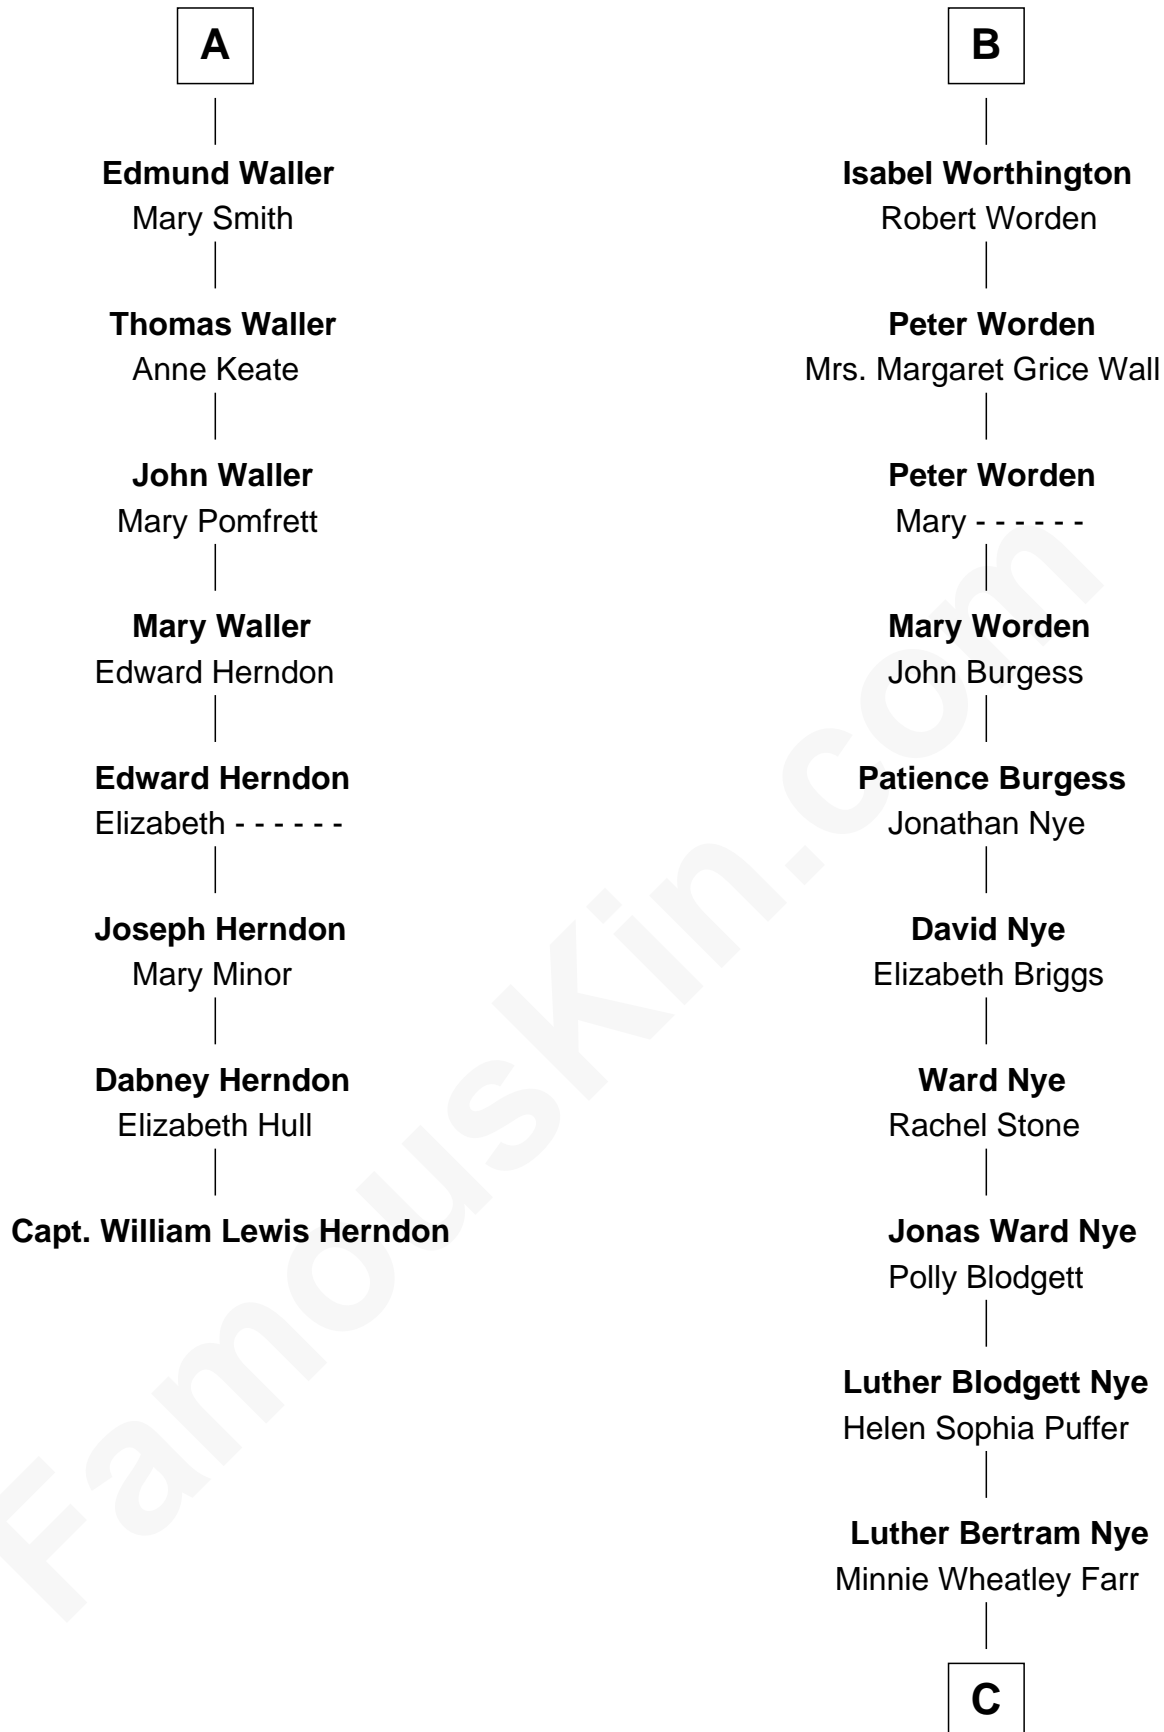

**FamousKin.com**  
**Relationship Chart of**  
**Capt. William Lewis Herndon**  
*Captain of the ill fated S.S. Central America*

**14th cousin 4 times removed of**

**Bill Nye**  
*TV's The Science Guy*

C

**Edwin Darby Nye**

Dr. Jacqueline Blanche Jenkins

**Bill Nye**

*TV's The Science Guy*

FamousKin.com