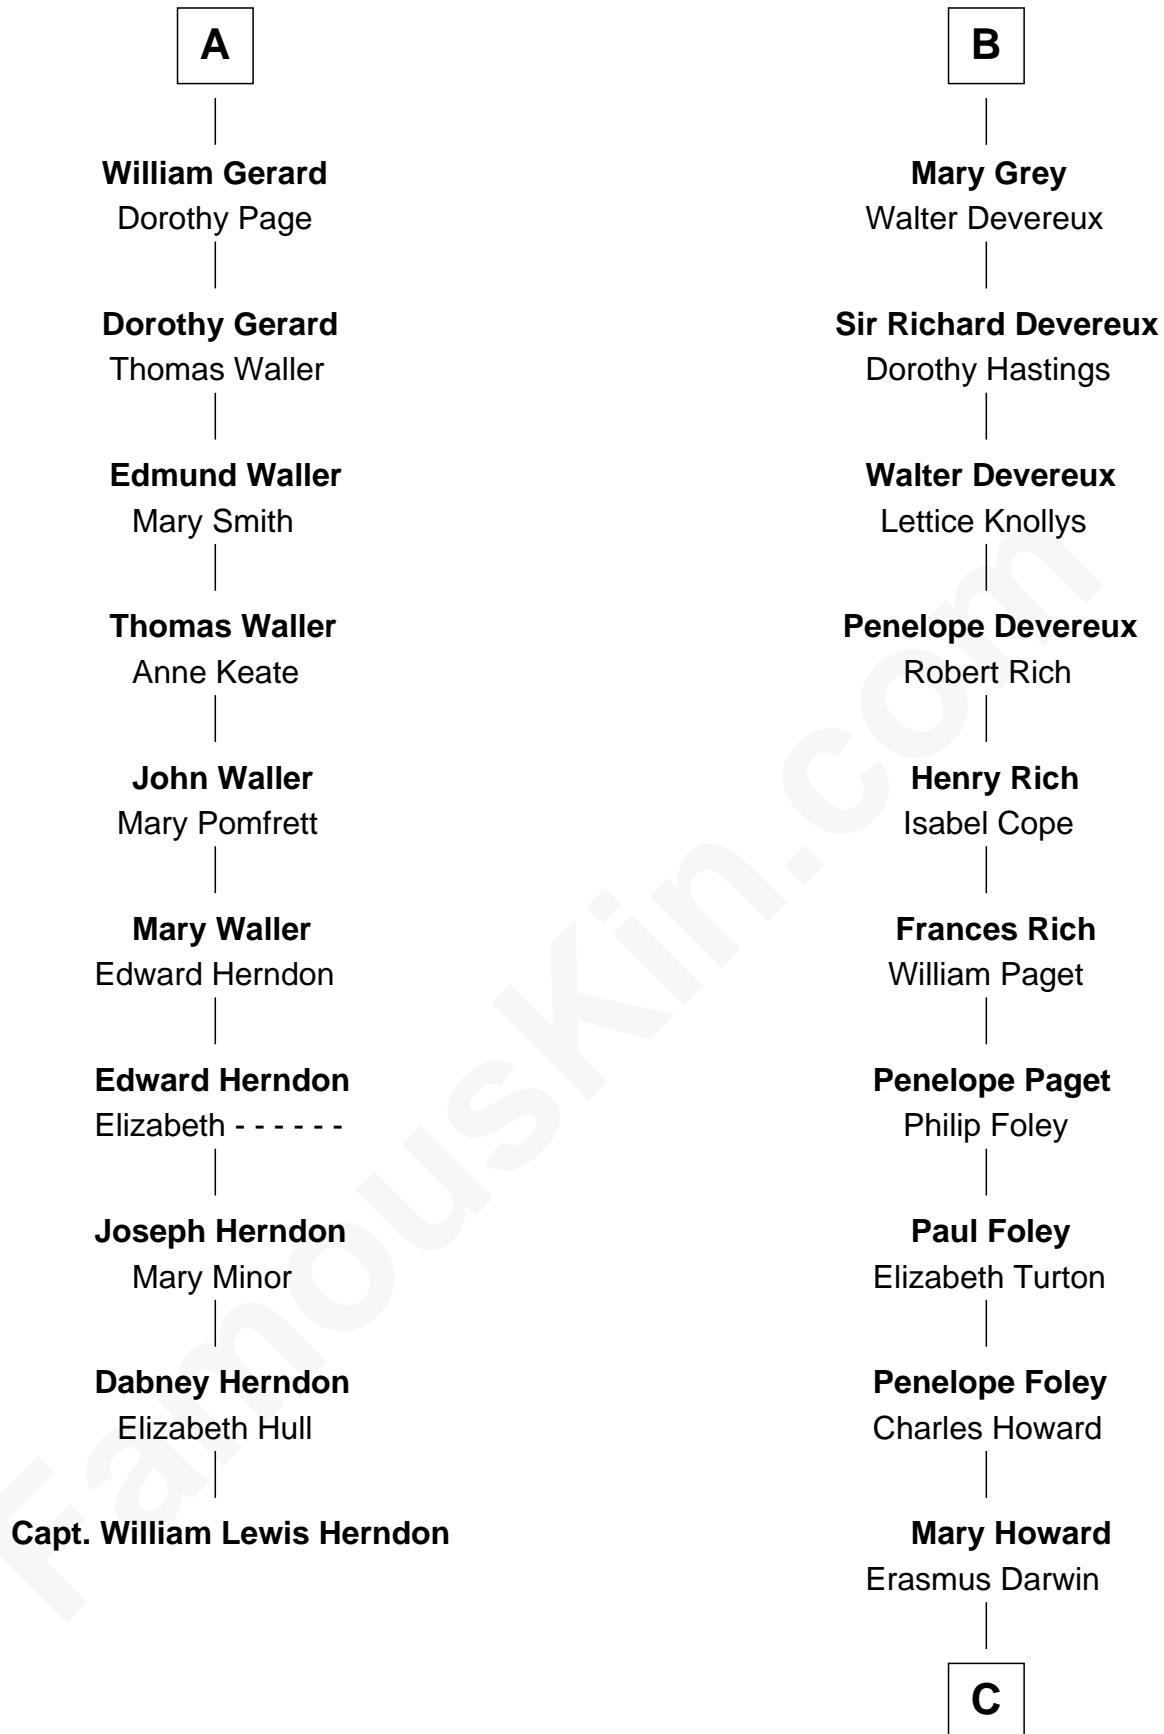

FamousKin.com
Relationship Chart of
Capt. William Lewis Herndon
Captain of the ill fated S.S. Central America

16th cousin 2 times removed of

Charles Darwin
Theory of Evolution

C

Dr. Robert Waring Darwin

Susanna Wedgwood

Charles Darwin

Theory of Evolution

FamousKin.com