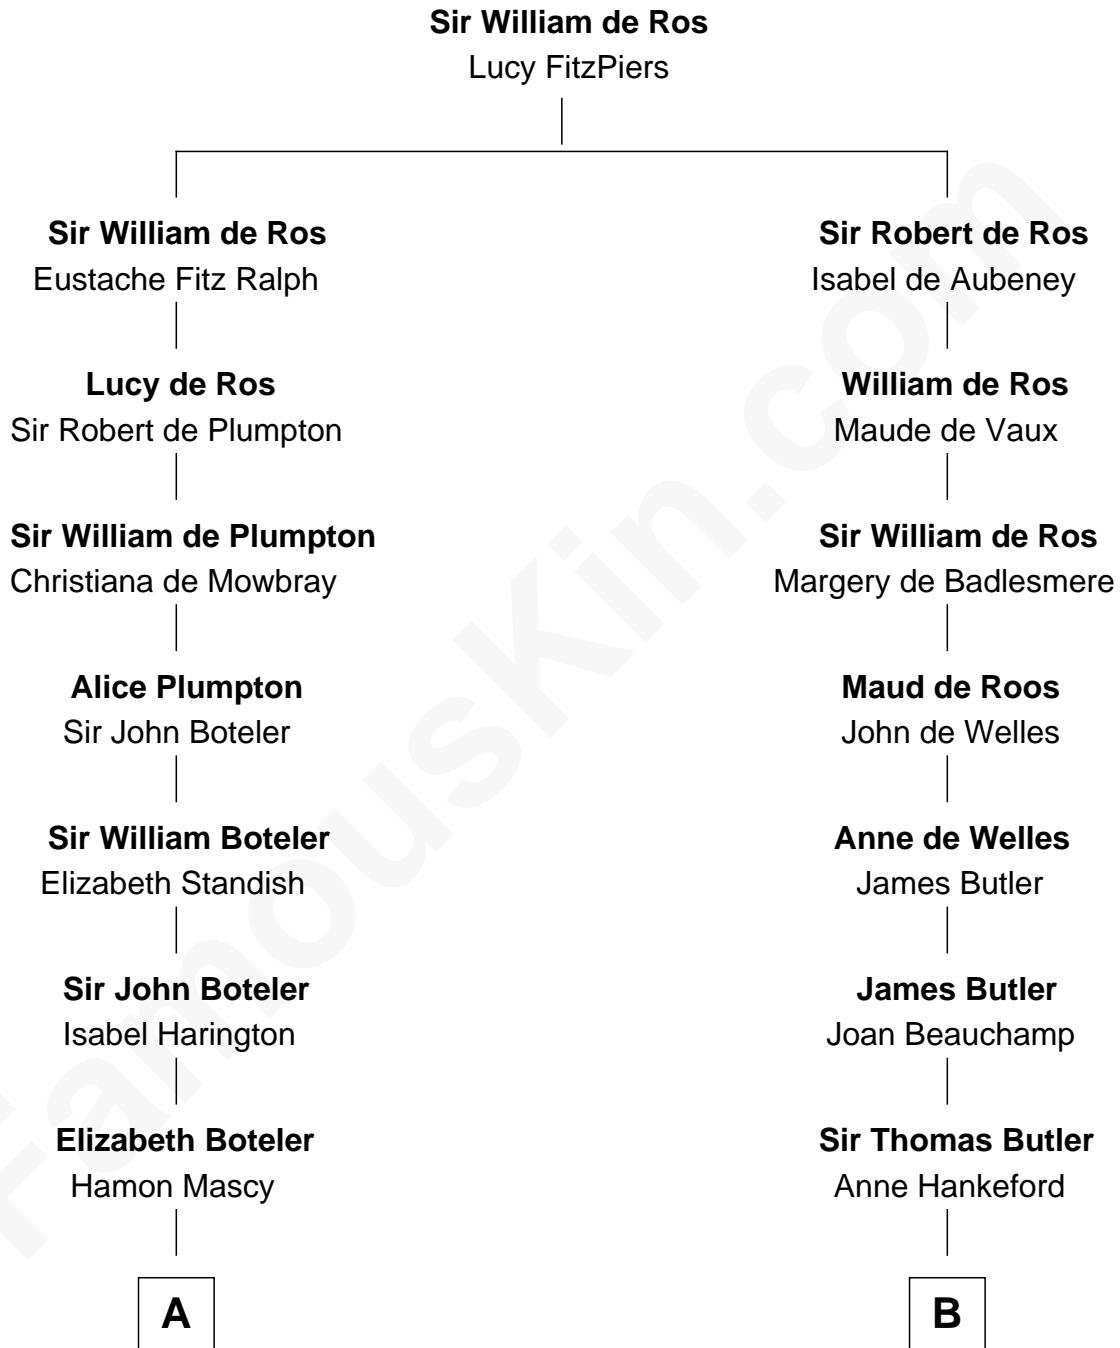

FamousKin.com
Relationship Chart of
Capt. William Lewis Herndon
Captain of the ill fated S.S. Central America

18th cousin 1 time removed of

Charles Darwin
Theory of Evolution

FamousKin.com