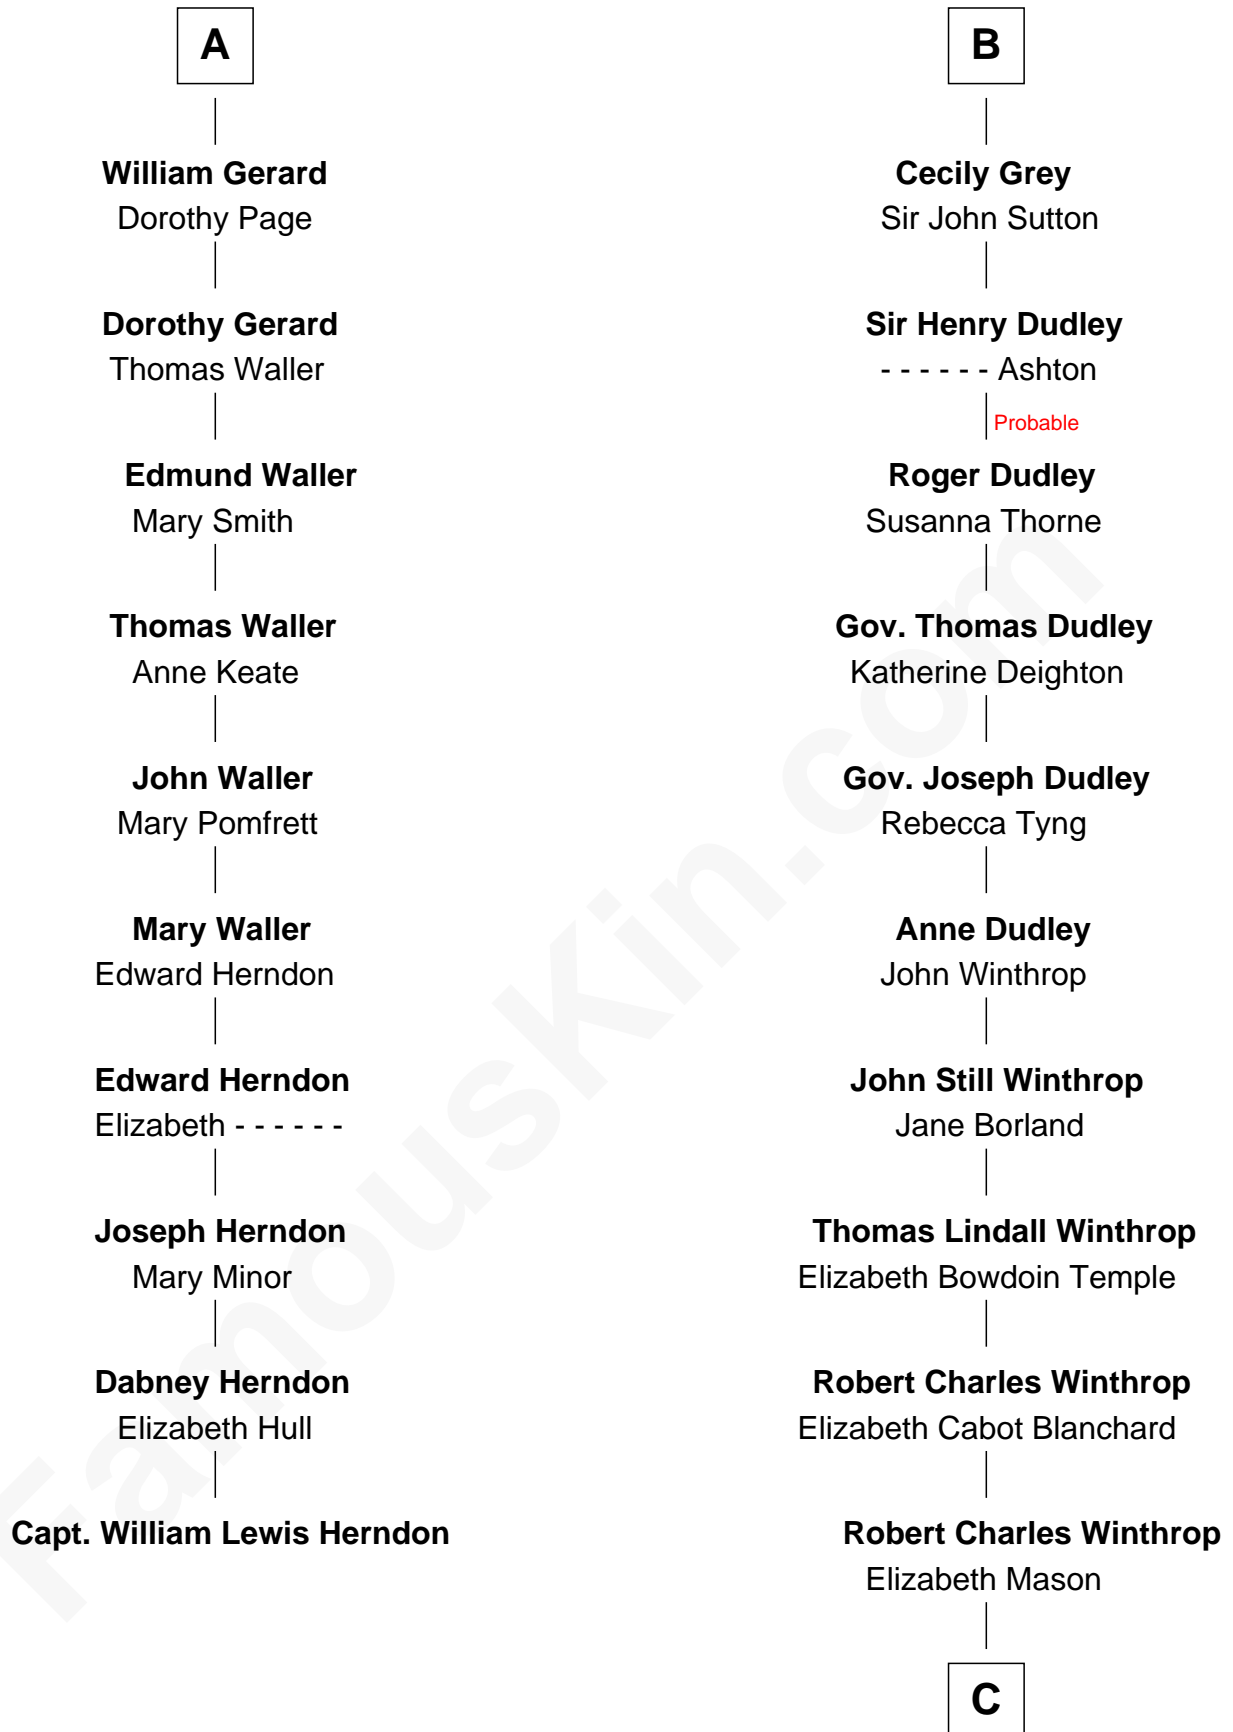

FamousKin.com
Relationship Chart of
Capt. William Lewis Herndon
Captain of the ill fated S.S. Central America

16th cousin 3 times removed of

John Kerry
68th U.S. Secretary of State

C

—
Margaret Tyndal Winthrop

James Grant Forbes

—
Rosemary Isabel Forbes

Richard John Kerry

—
John Kerry

68th U.S. Secretary of State

FamousKin.com