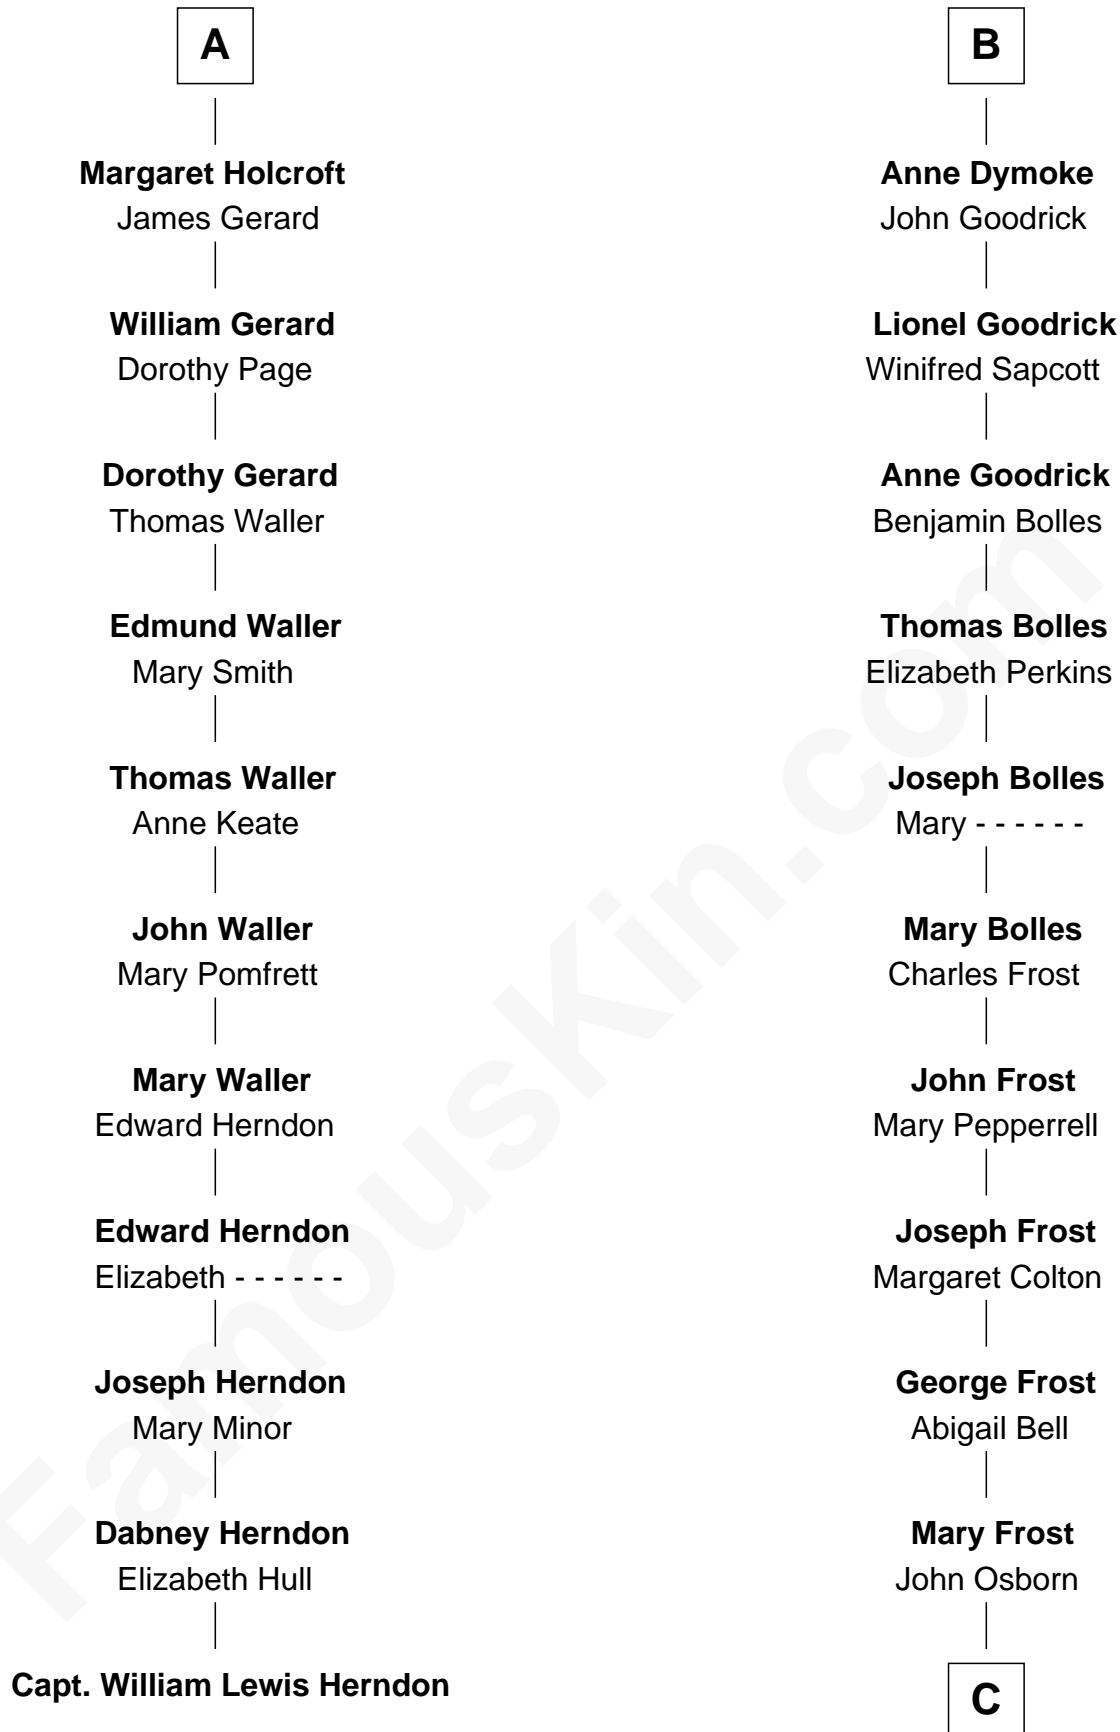

FamousKin.com
Relationship Chart of
Capt. William Lewis Herndon
Captain of the ill fated S.S. Central America

17th cousin 4 times removed of

Lucille Ball
TV Actress - "I Love Lucy"

C

Sally Bennet Osborn

Newman Durrell

George Osborn Durrell

Anne Jane Jewell

Nellie Rebecca Durrell

Jasper Clinton Ball

Henry Durrell Ball

Desiree Evelyn Hunt

Lucille Ball

TV Actress - "I Love Lucy"