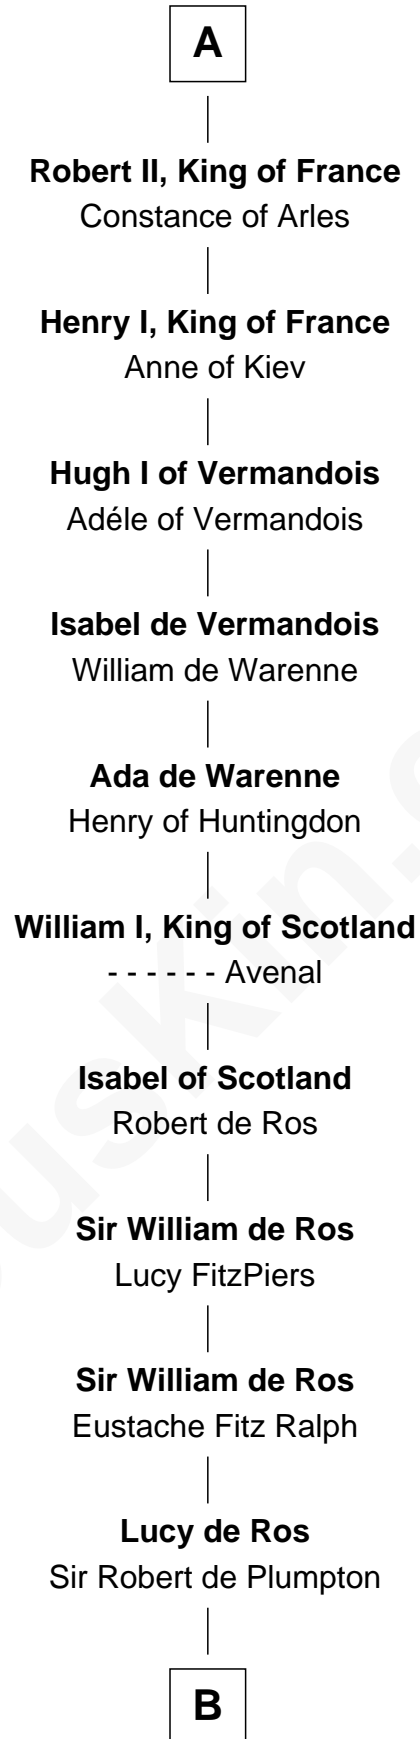

**FamousKin.com**  
**Relationship Chart of**  
**Capt. William Lewis Herndon**  
*Captain of the ill fated S.S. Central America*

**32nd Great-grandson of**

**Charlemagne**  
*King of the Franks*

**Charlemagne**  
 Hildegard of Vinzgouw

—|—  
**Pepin, King of Italy**

-----  
 —|—  
**Bernard of Italy**  
 Cunegonde of Laon

—|—  
**Pepin of Vermandois**

-----  
 —|—  
**Herbert I of Vermandois**  
 Bertha de Morvois

—|—  
**Beatrice of Vermandois**  
 Robert I, King of France

—|—  
**Hugh the Great**  
 Hedwig of Saxony

—|—  
**Hugh Capet**  
 Adelaide of Aquitaine

**A**

**B**

**Sir William de Plumpton**

Christiana de Mowbray

**Alice Plumpton**

Sir John Boteler

**Sir William Boteler**

Elizabeth Standish

**Sir John Boteler**

Isabel Harington

**Elizabeth Boteler**

Hamon Mascy

**Margaret Mascy**

John Holcroft