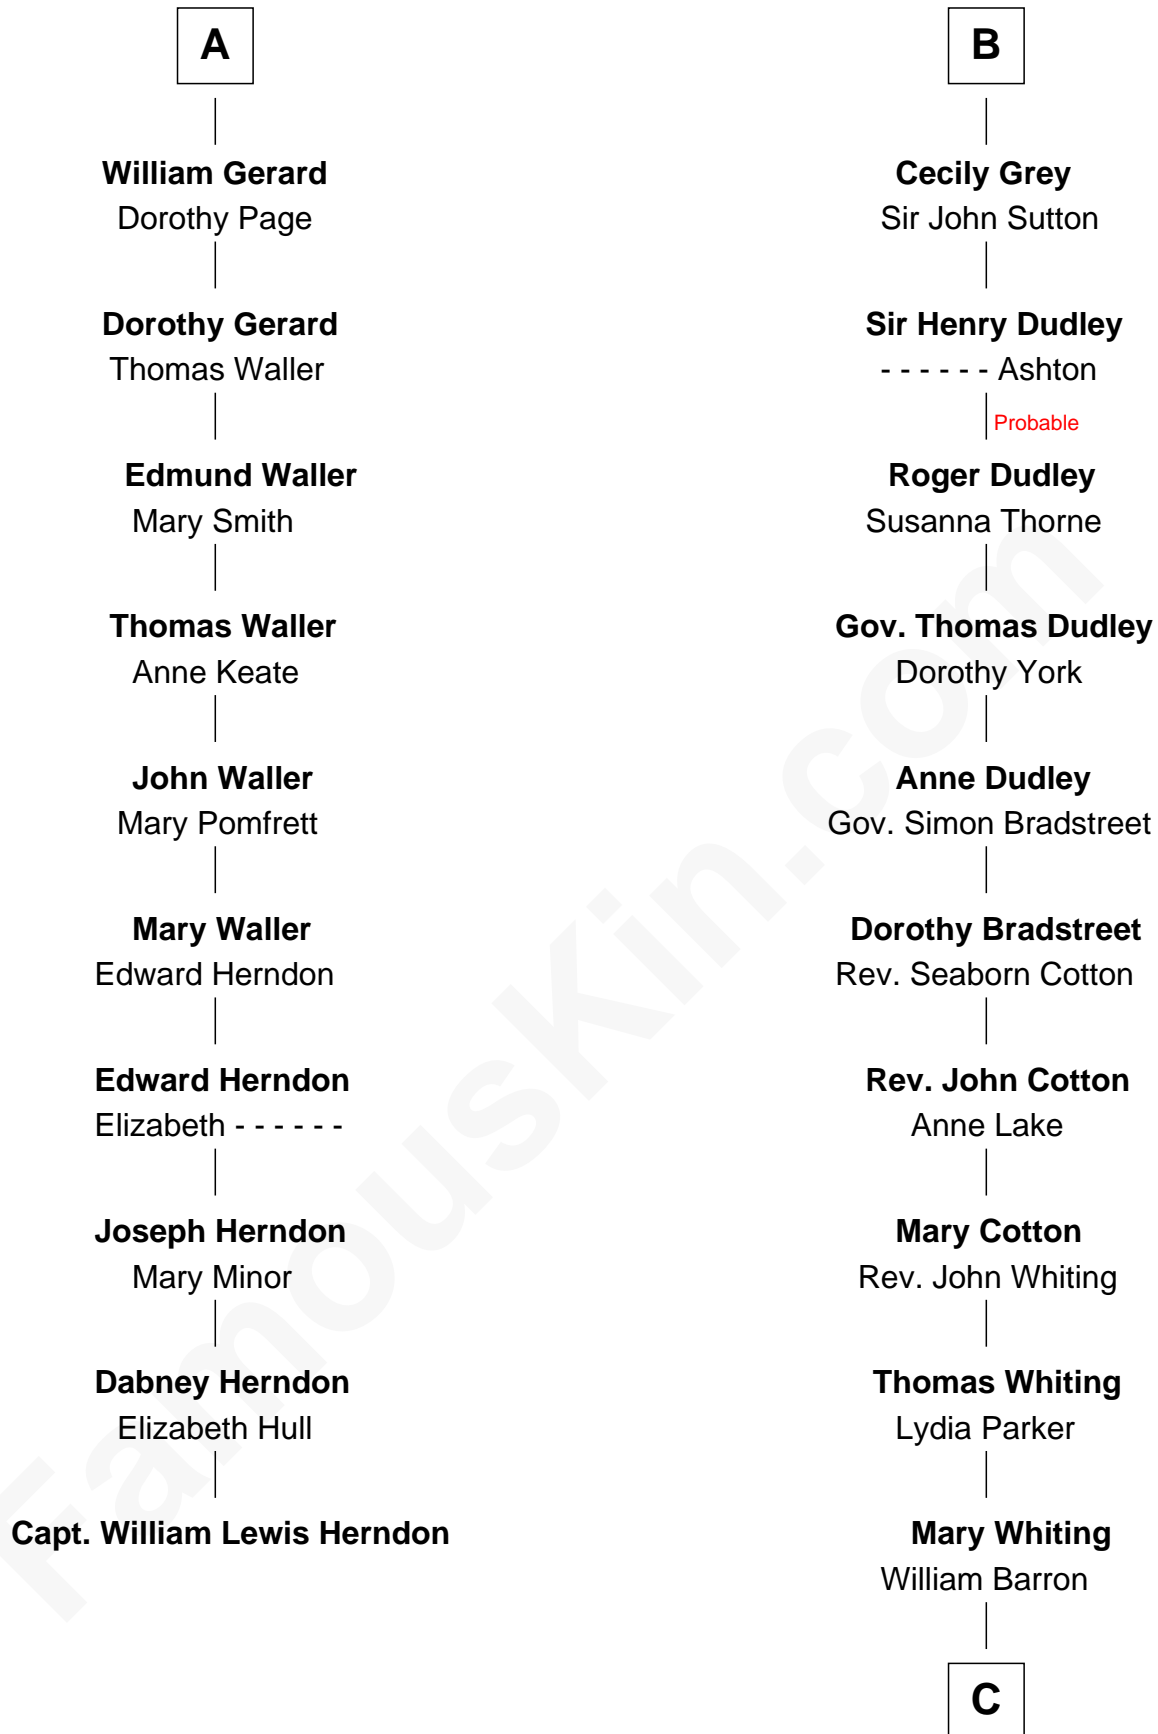

FamousKin.com
Relationship Chart of
Capt. William Lewis Herndon
Captain of the ill fated S.S. Central America

16th cousin 4 times removed of

James Sherman
27th U.S. Vice-President

C

Mary Augusta Barron
Stalham Williams

Frances Lucretia Williams
Richard Winslow Sherman

Mary Frances Sherman
Richard Updike Sherman

James Sherman
27th U.S. Vice-President

FamousKin.com