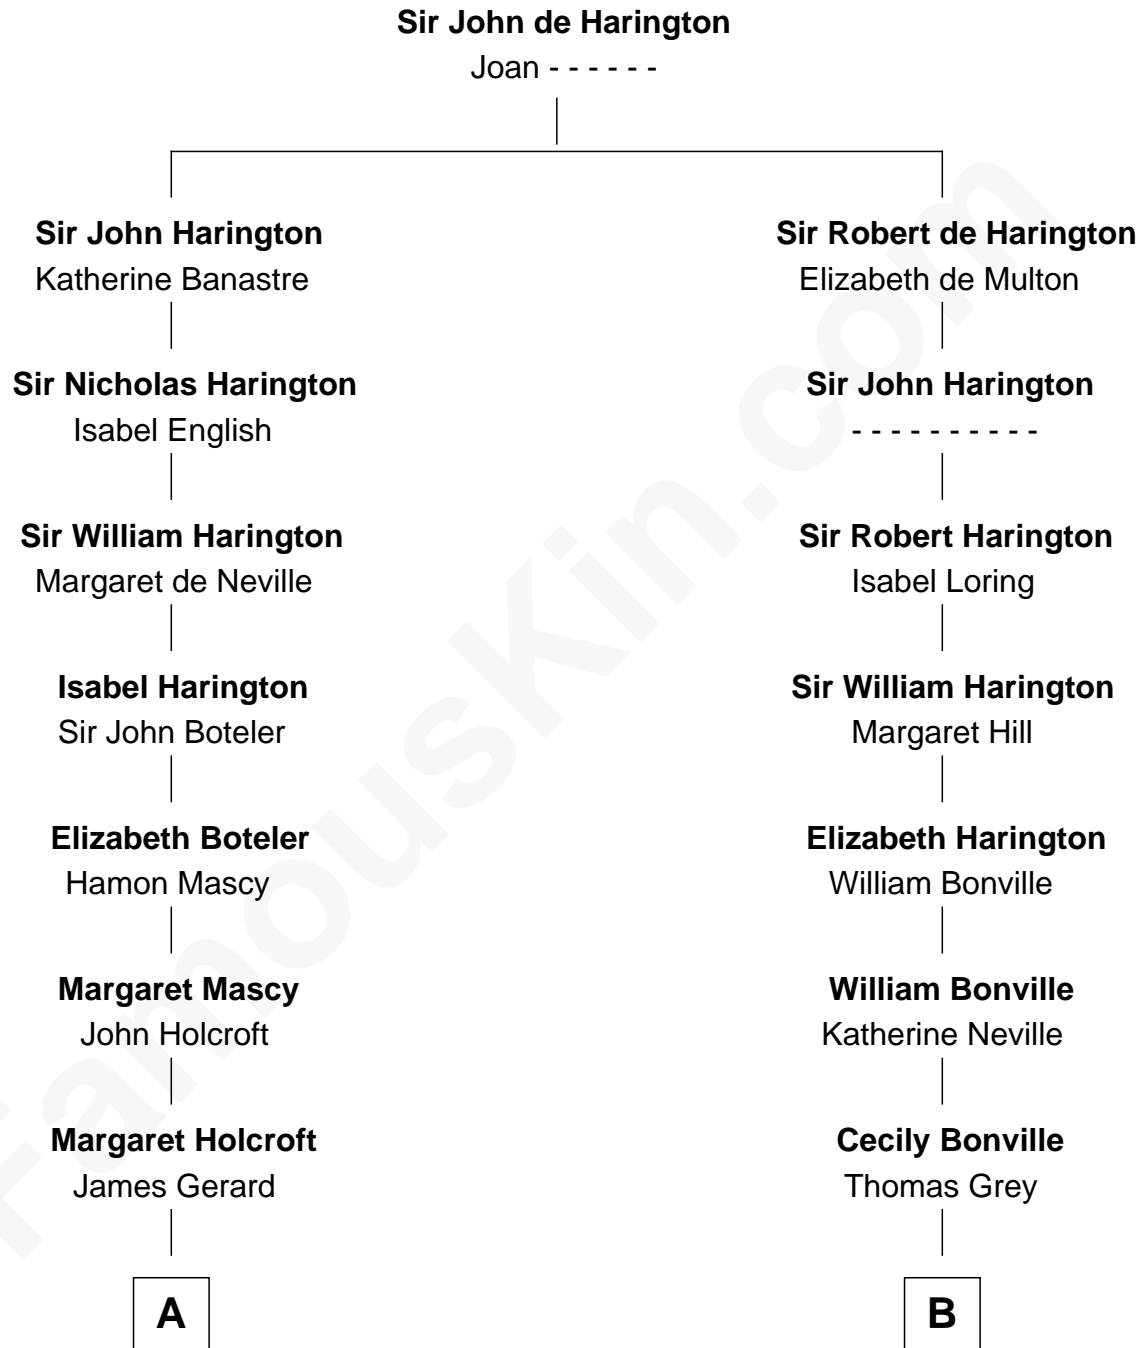

FamousKin.com
Relationship Chart of
Capt. William Lewis Herndon
Captain of the ill fated S.S. Central America

16th cousin 4 times removed of

James Sherman
27th U.S. Vice-President

C

Mary Augusta Barron
Stalham Williams

Frances Lucretia Williams
Richard Winslow Sherman

Mary Frances Sherman
Richard Updike Sherman

James Sherman
27th U.S. Vice-President

FamousKin.com