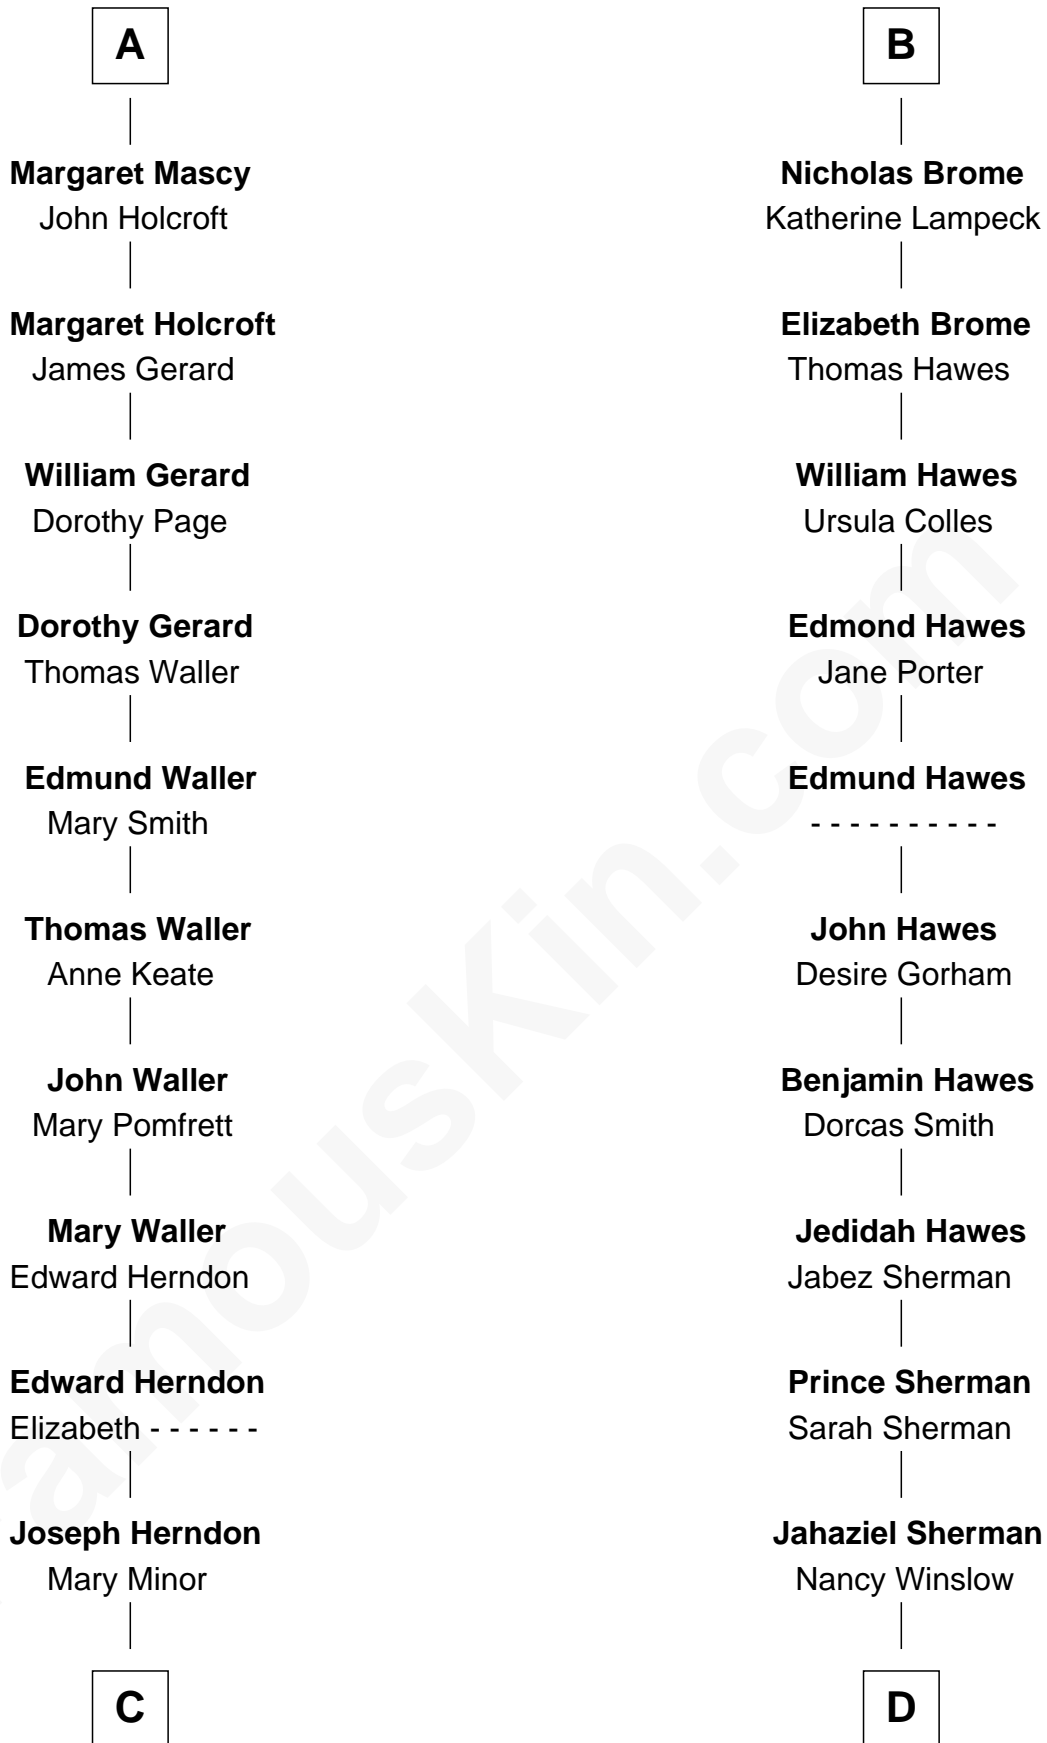

FamousKin.com
Relationship Chart of
Capt. William Lewis Herndon
Captain of the ill fated S.S. Central America

18th cousin 1 time removed of

James Sherman
27th U.S. Vice-President

FamousKin.com