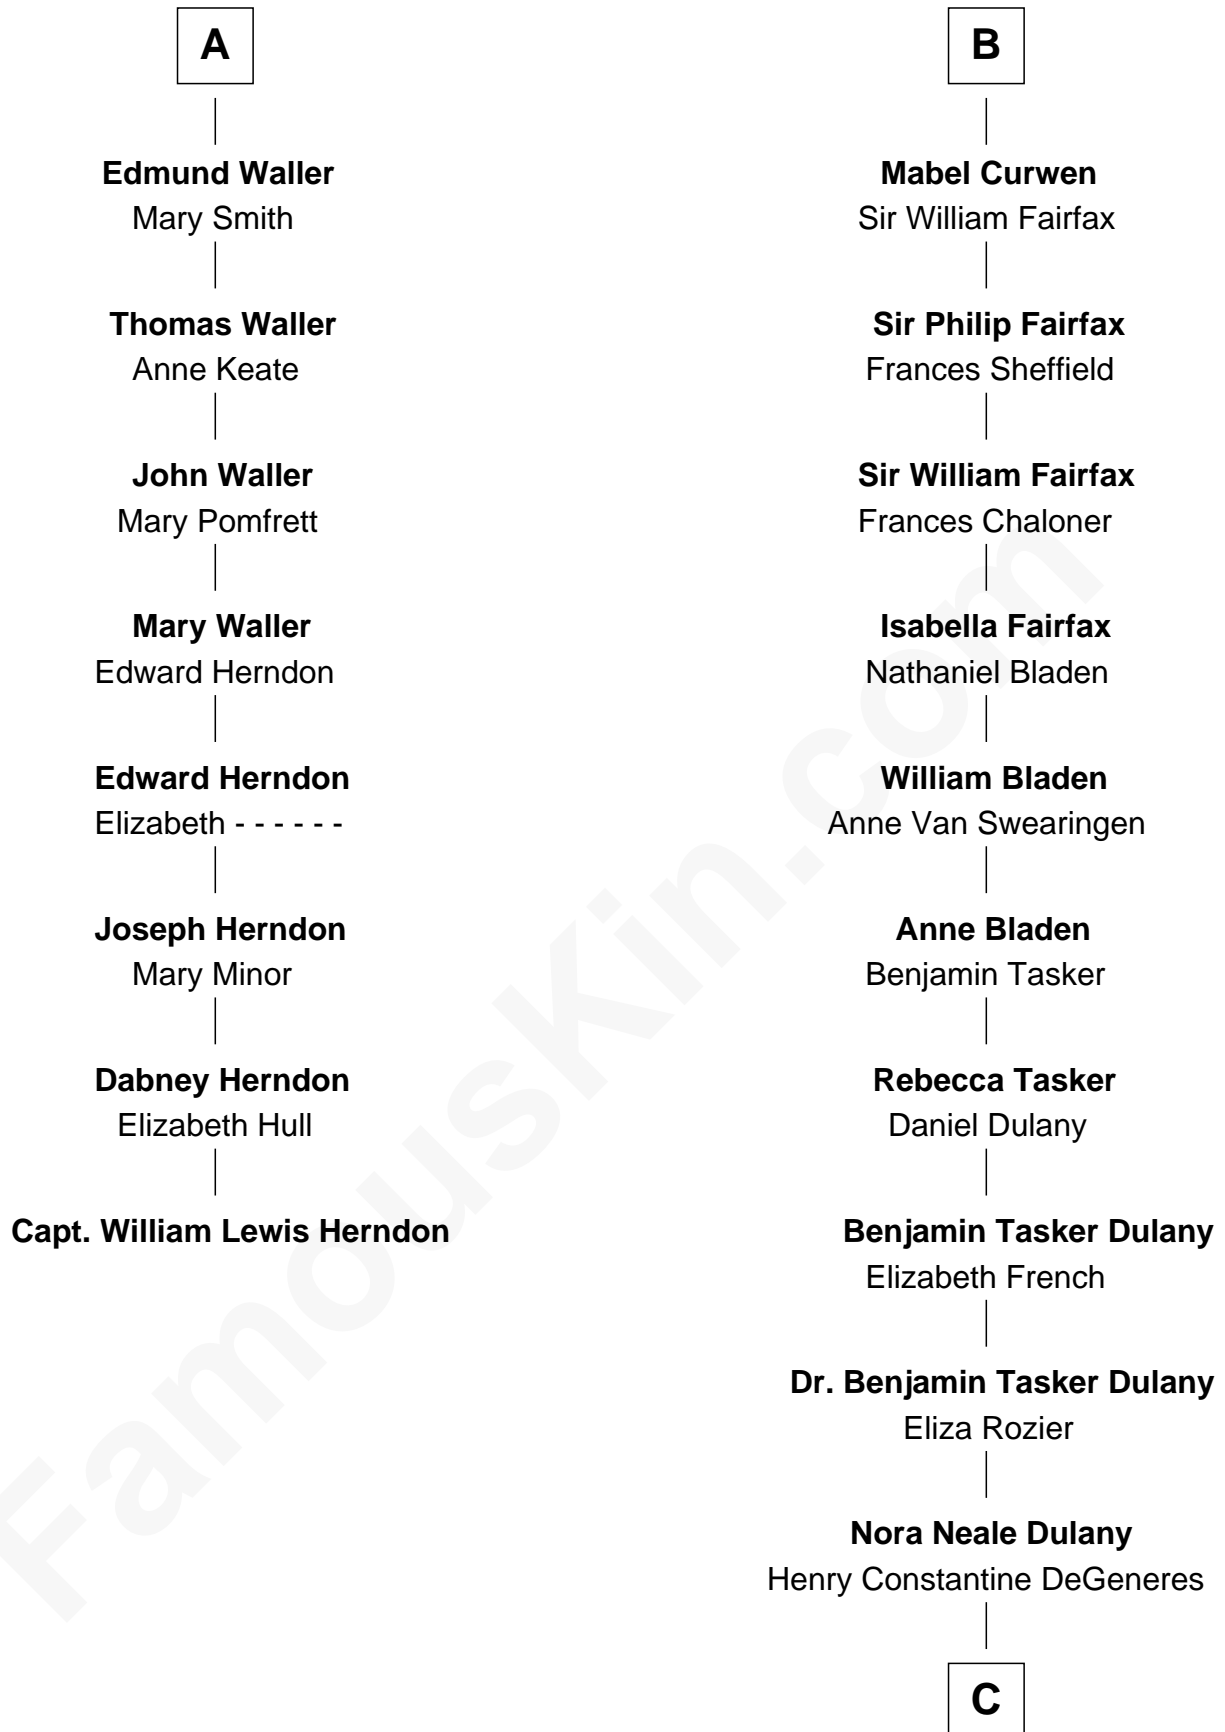

FamousKin.com
Relationship Chart of
Capt. William Lewis Herndon
Captain of the ill fated S.S. Central America

14th cousin 7 times removed of

Ellen DeGeneres
Comedienne and TV Personality

C

Joseph C. DeGeneres

Mary Whittemore

Alfred George DeGeneres

Julia E. Billiu

Elliot Everett DeGeneres

Ruth Elodie Martin

Elliot Everett DeGeneres

Betty Jane Pfeffer

Ellen DeGeneres