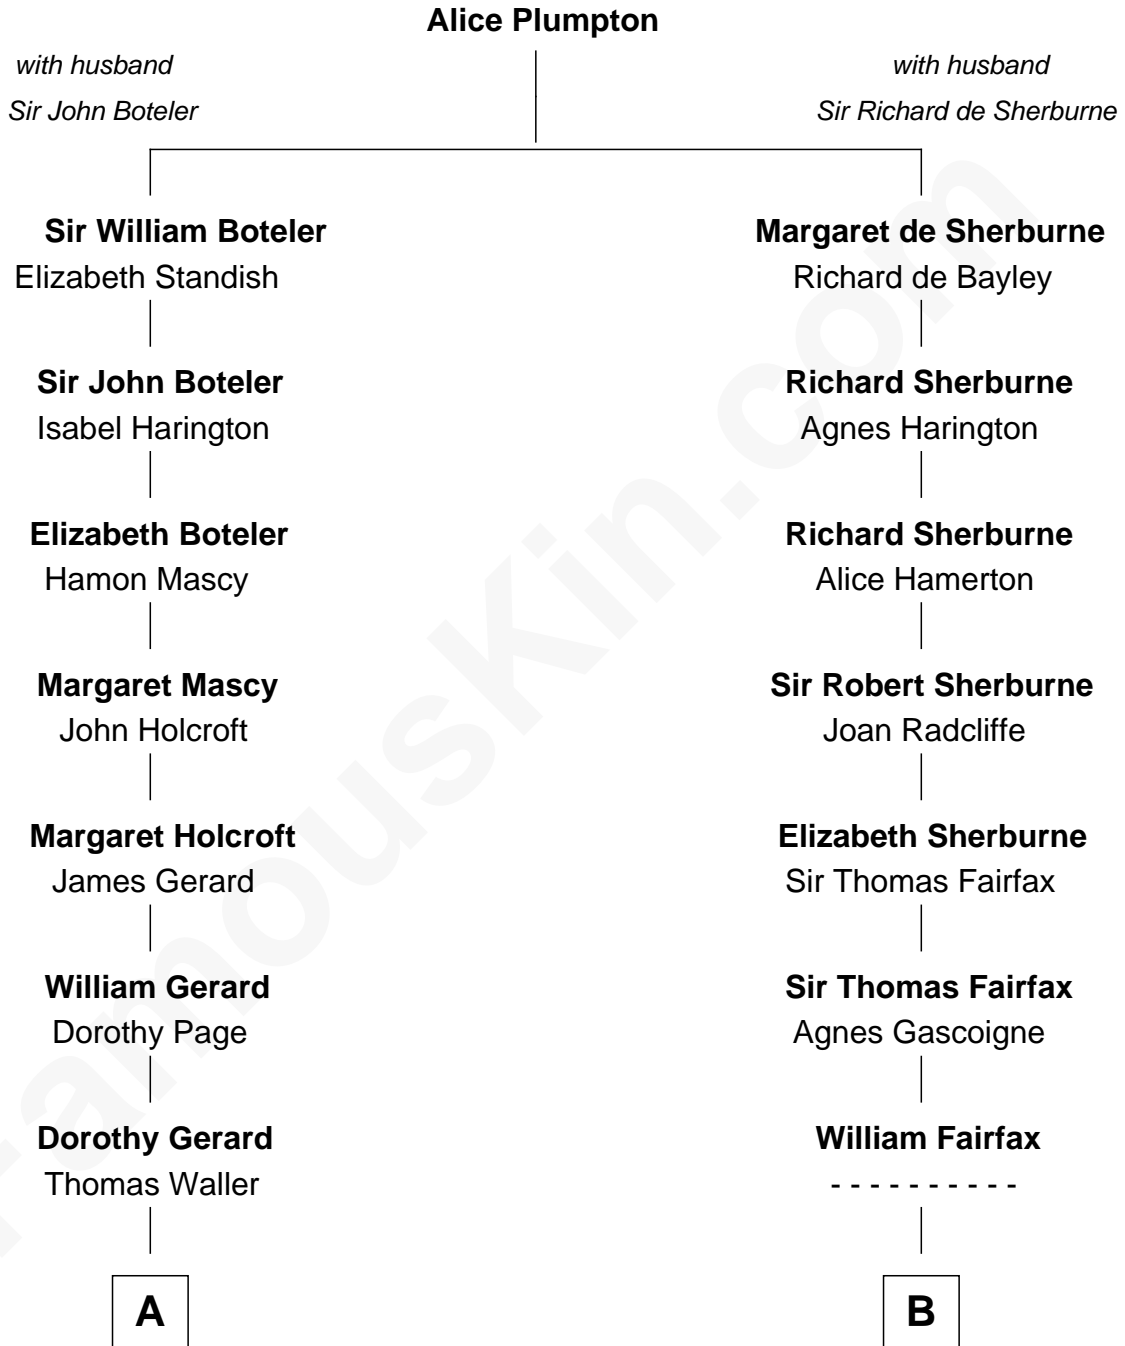

FamousKin.com
Relationship Chart of
Capt. William Lewis Herndon
Captain of the ill fated S.S. Central America

14th cousin 5 times removed of

Guy Ritchie
British Filmmaker

C

Doris Margaretta McLaughlin

Stuart John Ritchie

John Vivian Ritchie

Amber Mary Parkinson

Guy Ritchie

British Filmmaker

FamousKin.com