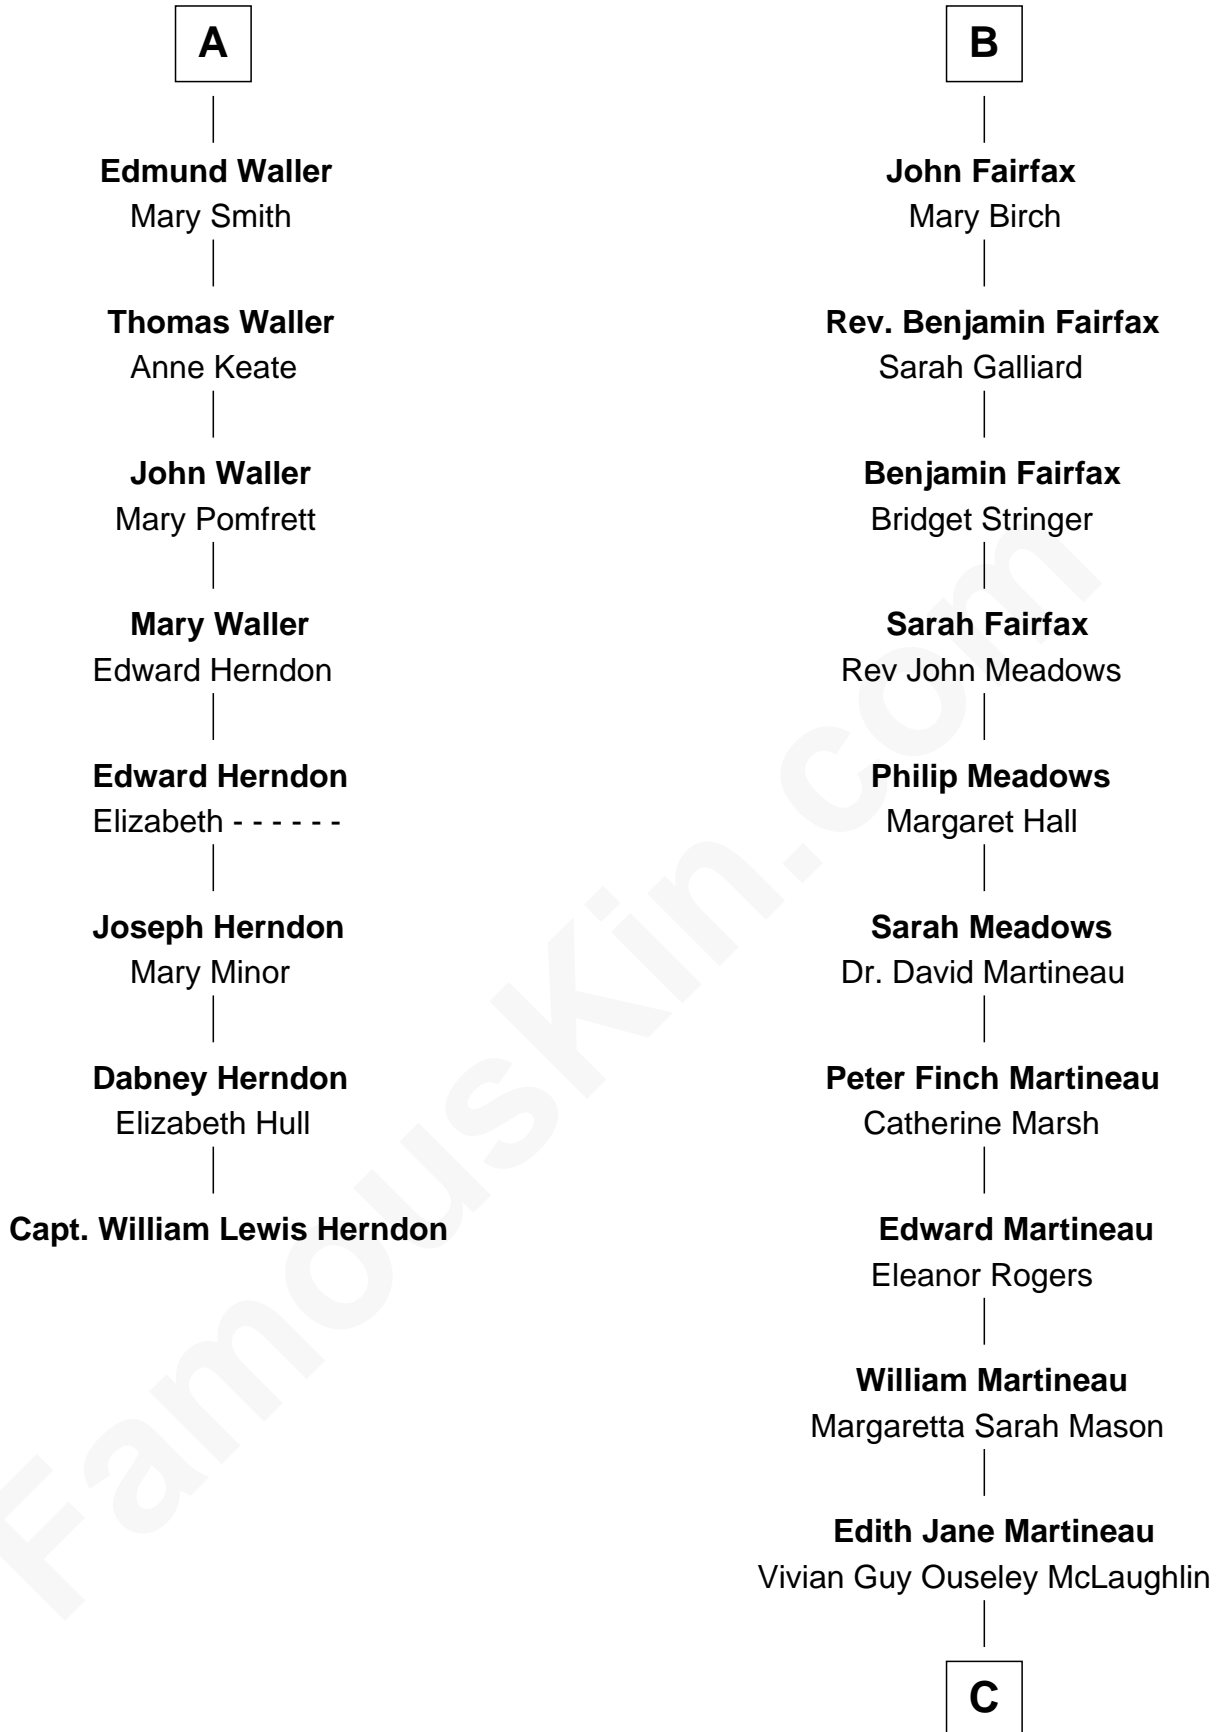

FamousKin.com
Relationship Chart of
Capt. William Lewis Herndon
Captain of the ill fated S.S. Central America

14th cousin 5 times removed of

Guy Ritchie
British Filmmaker

C

Doris Margaretta McLaughlin

Stuart John Ritchie

John Vivian Ritchie

Amber Mary Parkinson

Guy Ritchie

British Filmmaker

FamousKin.com