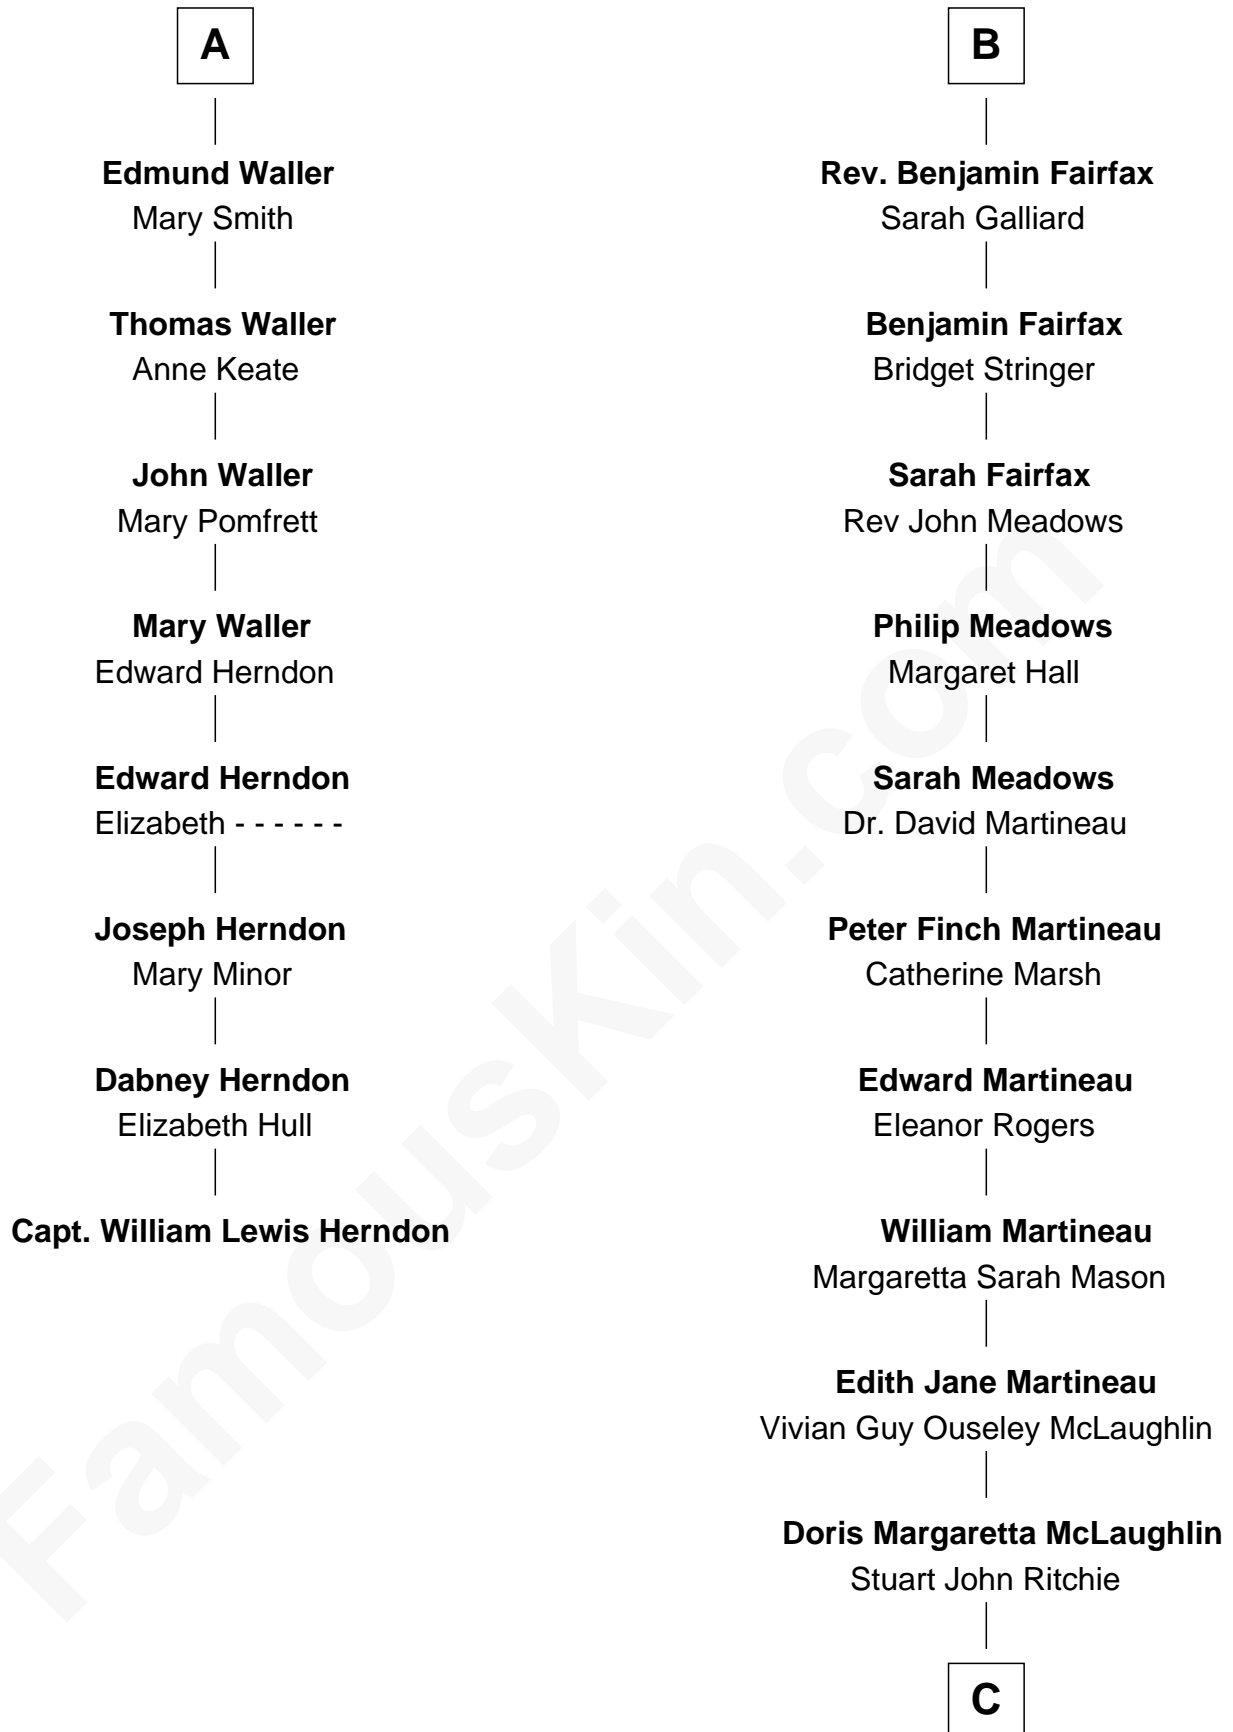

FamousKin.com
Relationship Chart of
Capt. William Lewis Herndon
Captain of the ill fated S.S. Central America

14th cousin 4 times removed of

Guy Ritchie
British Filmmaker

Sir Nicholas Harington
 Isabel English

C

John Vivian Ritchie
Amber Mary Parkinson

Guy Ritchie
British Filmmaker

FamousKin.com