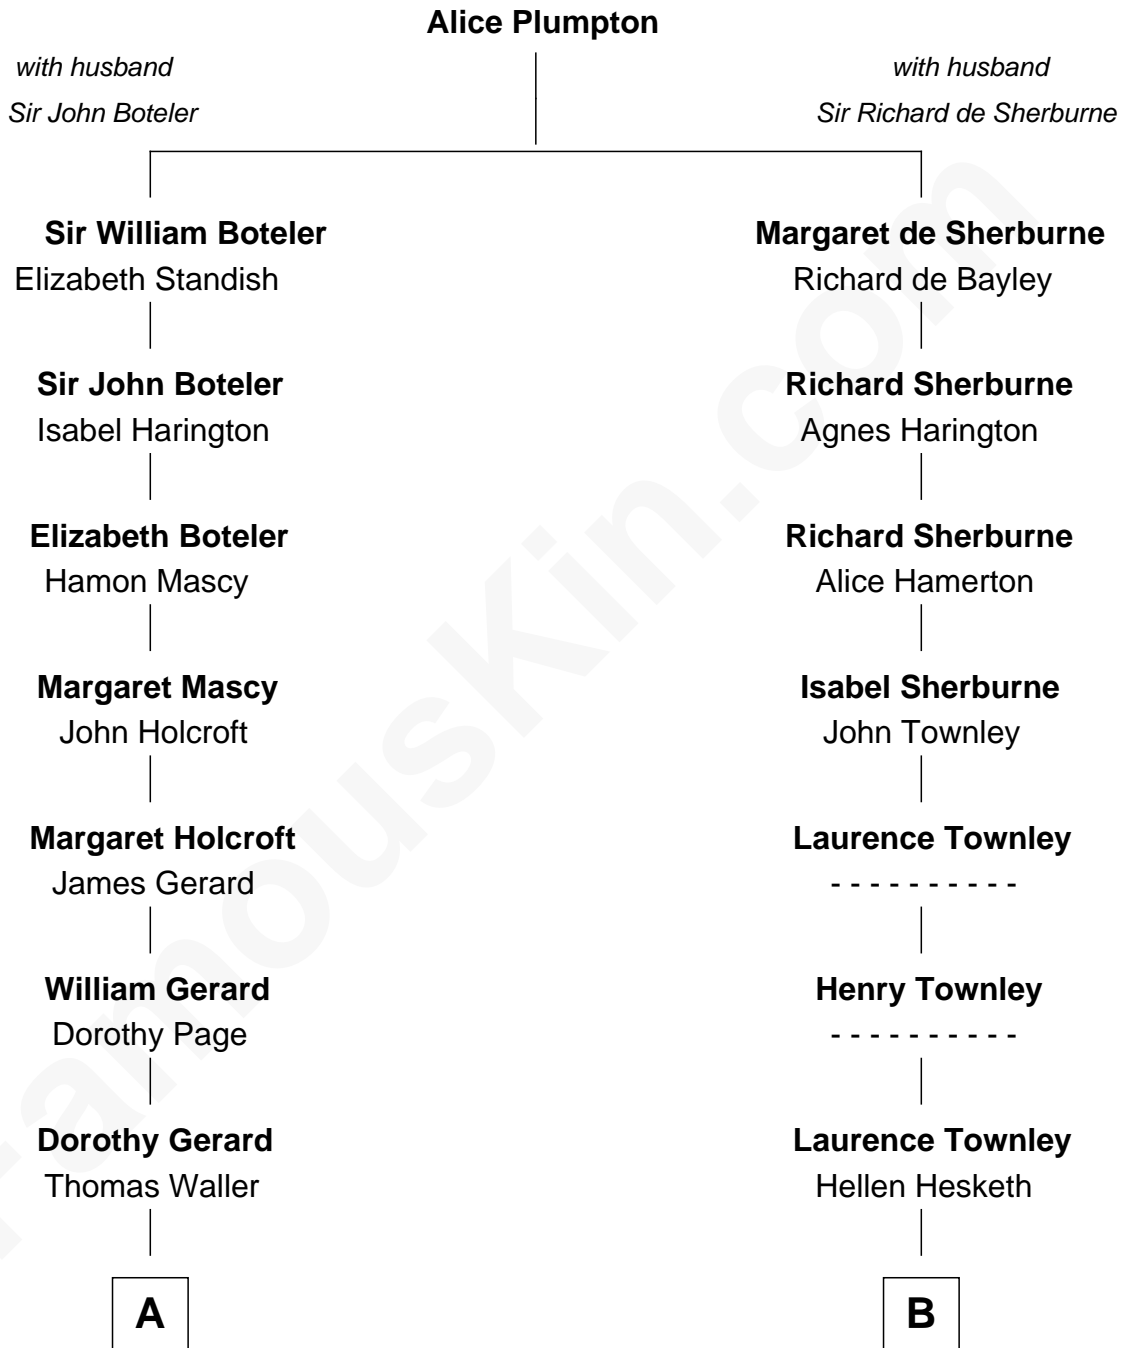

FamousKin.com
Relationship Chart of
Capt. William Lewis Herndon
Captain of the ill fated S.S. Central America

14th cousin 6 times removed of

Adlai Stevenson III
U.S. Senator from Illinois

C

—
Letitia Green

Adlai Ewing Stevenson

—
Lewis Green Stevenson

Helen Louise Davis

—
Adlai Ewing Stevenson

Ellen Borden

—
Adlai Stevenson III

U.S. Senator from Illinois