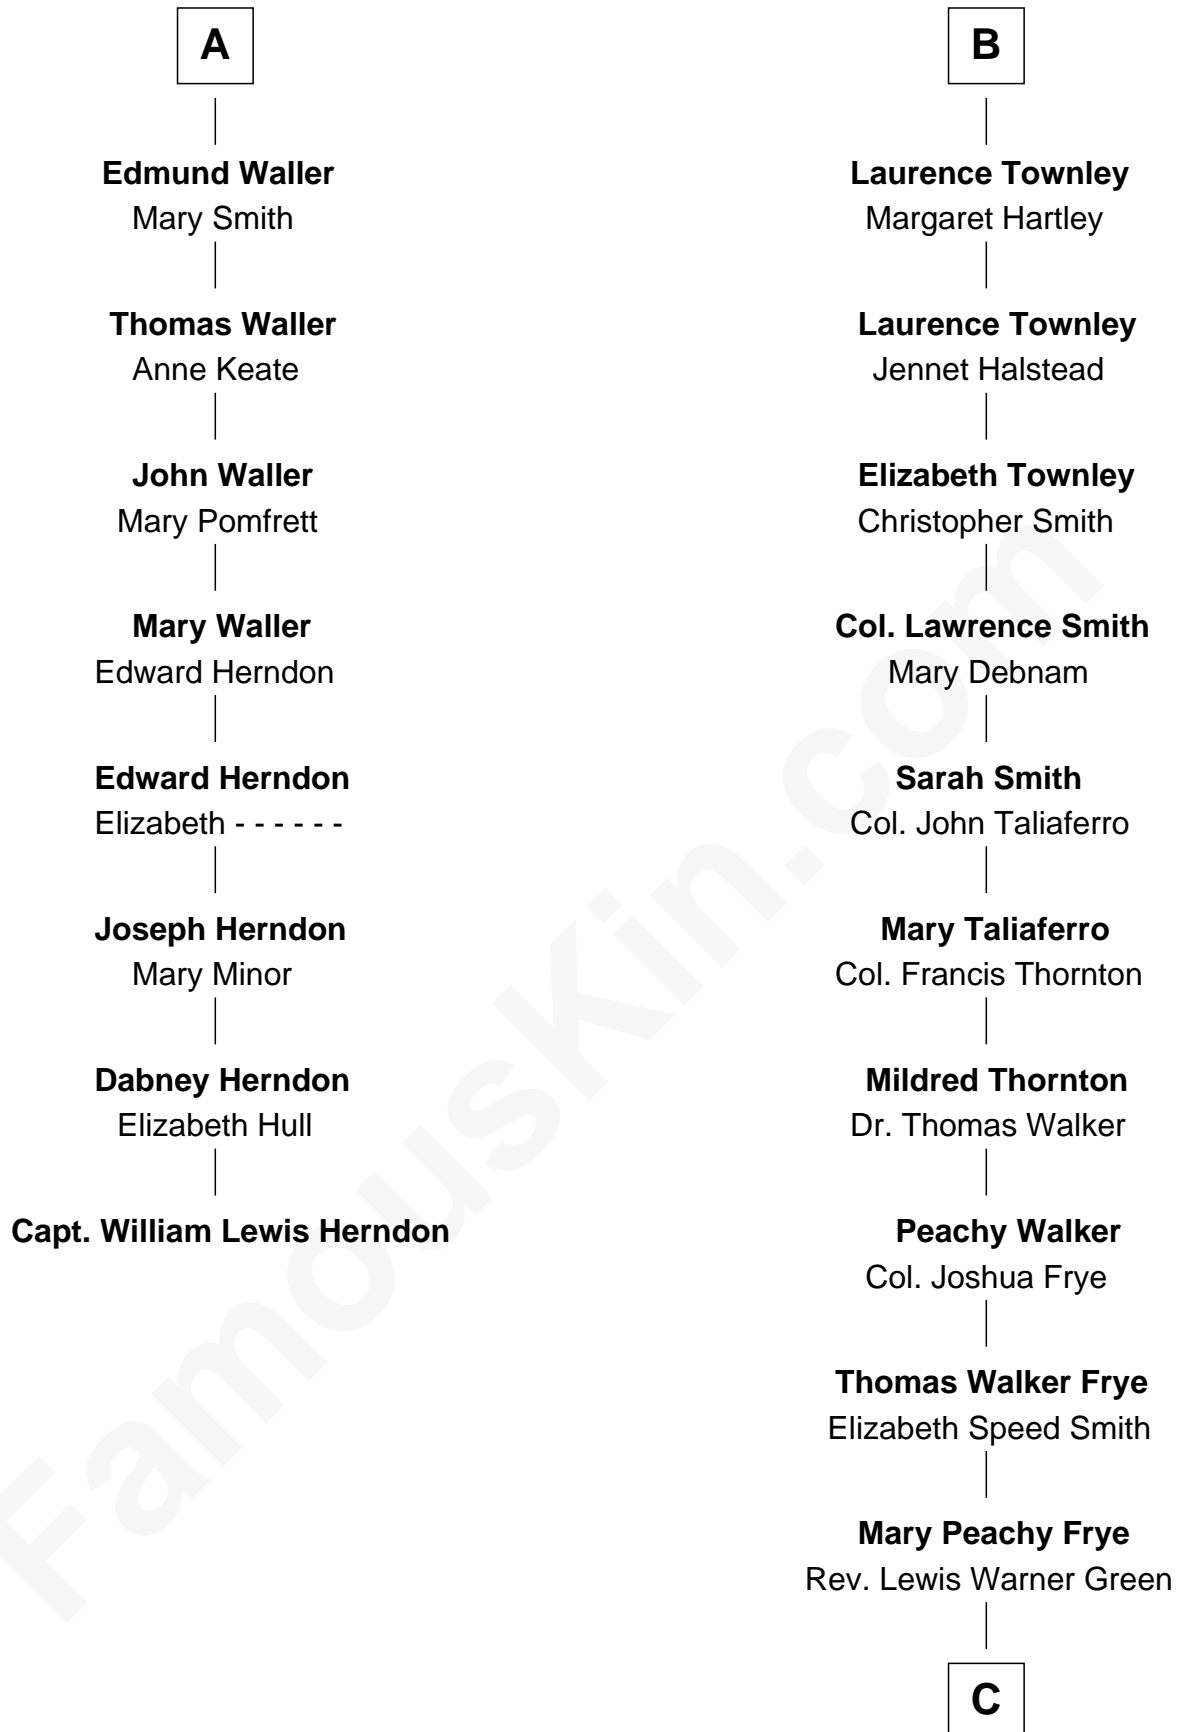

FamousKin.com
Relationship Chart of
Capt. William Lewis Herndon
Captain of the ill fated S.S. Central America

14th cousin 6 times removed of

Adlai Stevenson III
U.S. Senator from Illinois

C

—
Letitia Green

Adlai Ewing Stevenson

—
Lewis Green Stevenson

Helen Louise Davis

—
Adlai Ewing Stevenson

Ellen Borden

—
Adlai Stevenson III

U.S. Senator from Illinois