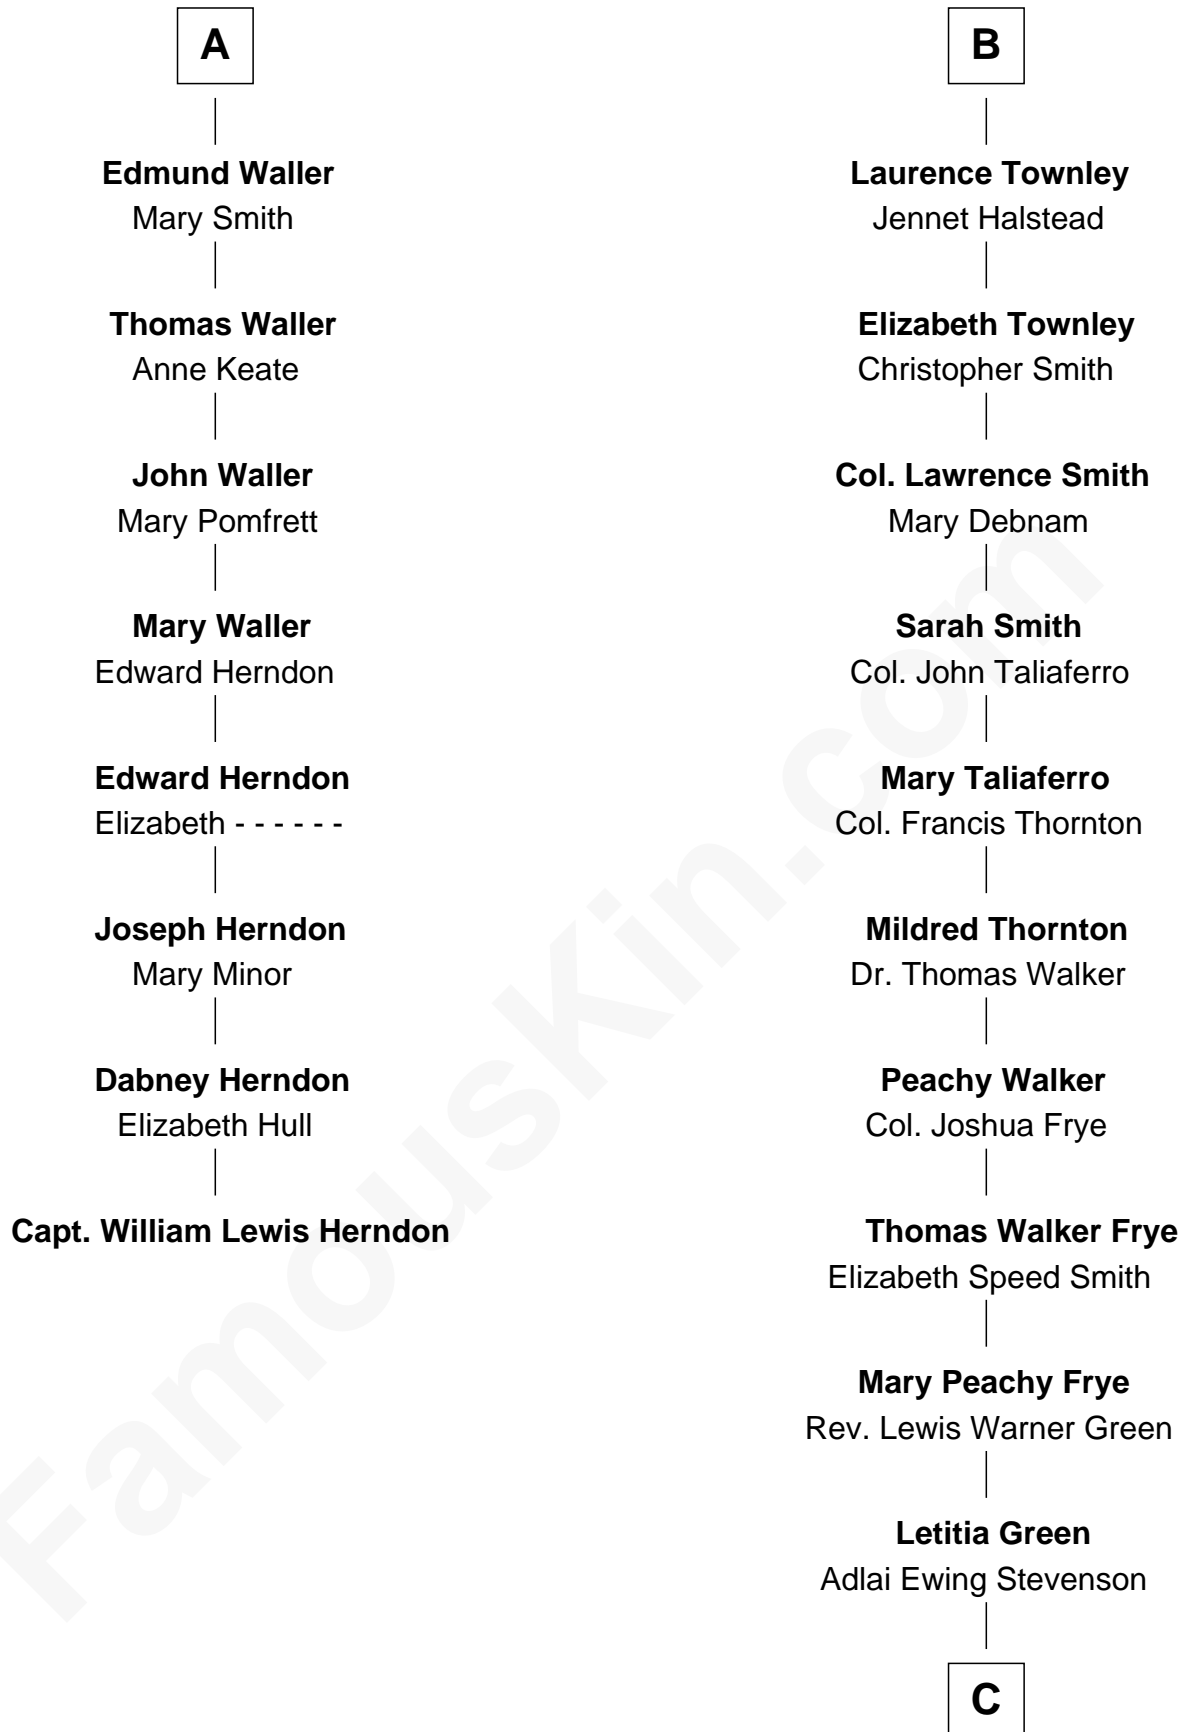

**FamousKin.com**  
**Relationship Chart of**  
**Capt. William Lewis Herndon**  
*Captain of the ill fated S.S. Central America*

**14th cousin 5 times removed of**

**Adlai Stevenson III**  
*U.S. Senator from Illinois*

**Sir Nicholas Harington**  
 Isabel English

**C**

**Lewis Green Stevenson**

Helen Louise Davis

**Adlai Ewing Stevenson**

Ellen Borden

**Adlai Stevenson III**

*U.S. Senator from Illinois*