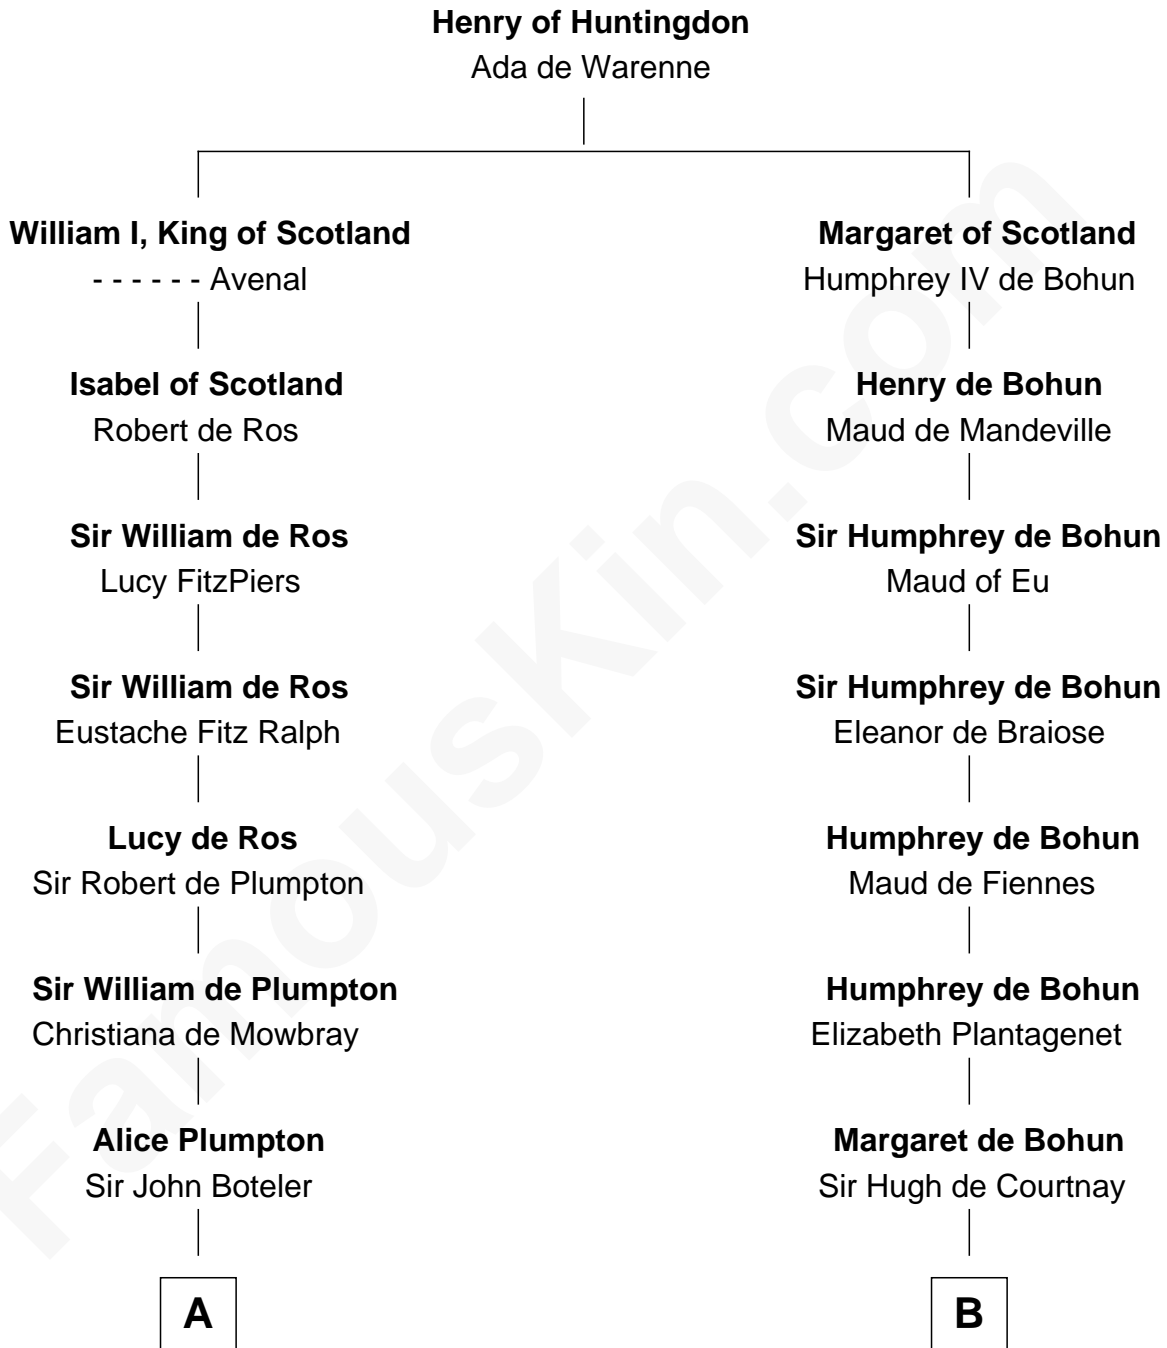

FamousKin.com
Relationship Chart of
Capt. William Lewis Herndon
Captain of the ill fated S.S. Central America

15th cousin 6 times removed of

Percival Lowell
(c1570 - c1666) Great Migration Immigrant 1639

C

—
Mary Waller
Edward Herndon

—
Edward Herndon
Elizabeth - - - - -

—
Joseph Herndon
Mary Minor

—
Dabney Herndon
Elizabeth Hull

—
Capt. William Lewis Herndon

FamousKin.com