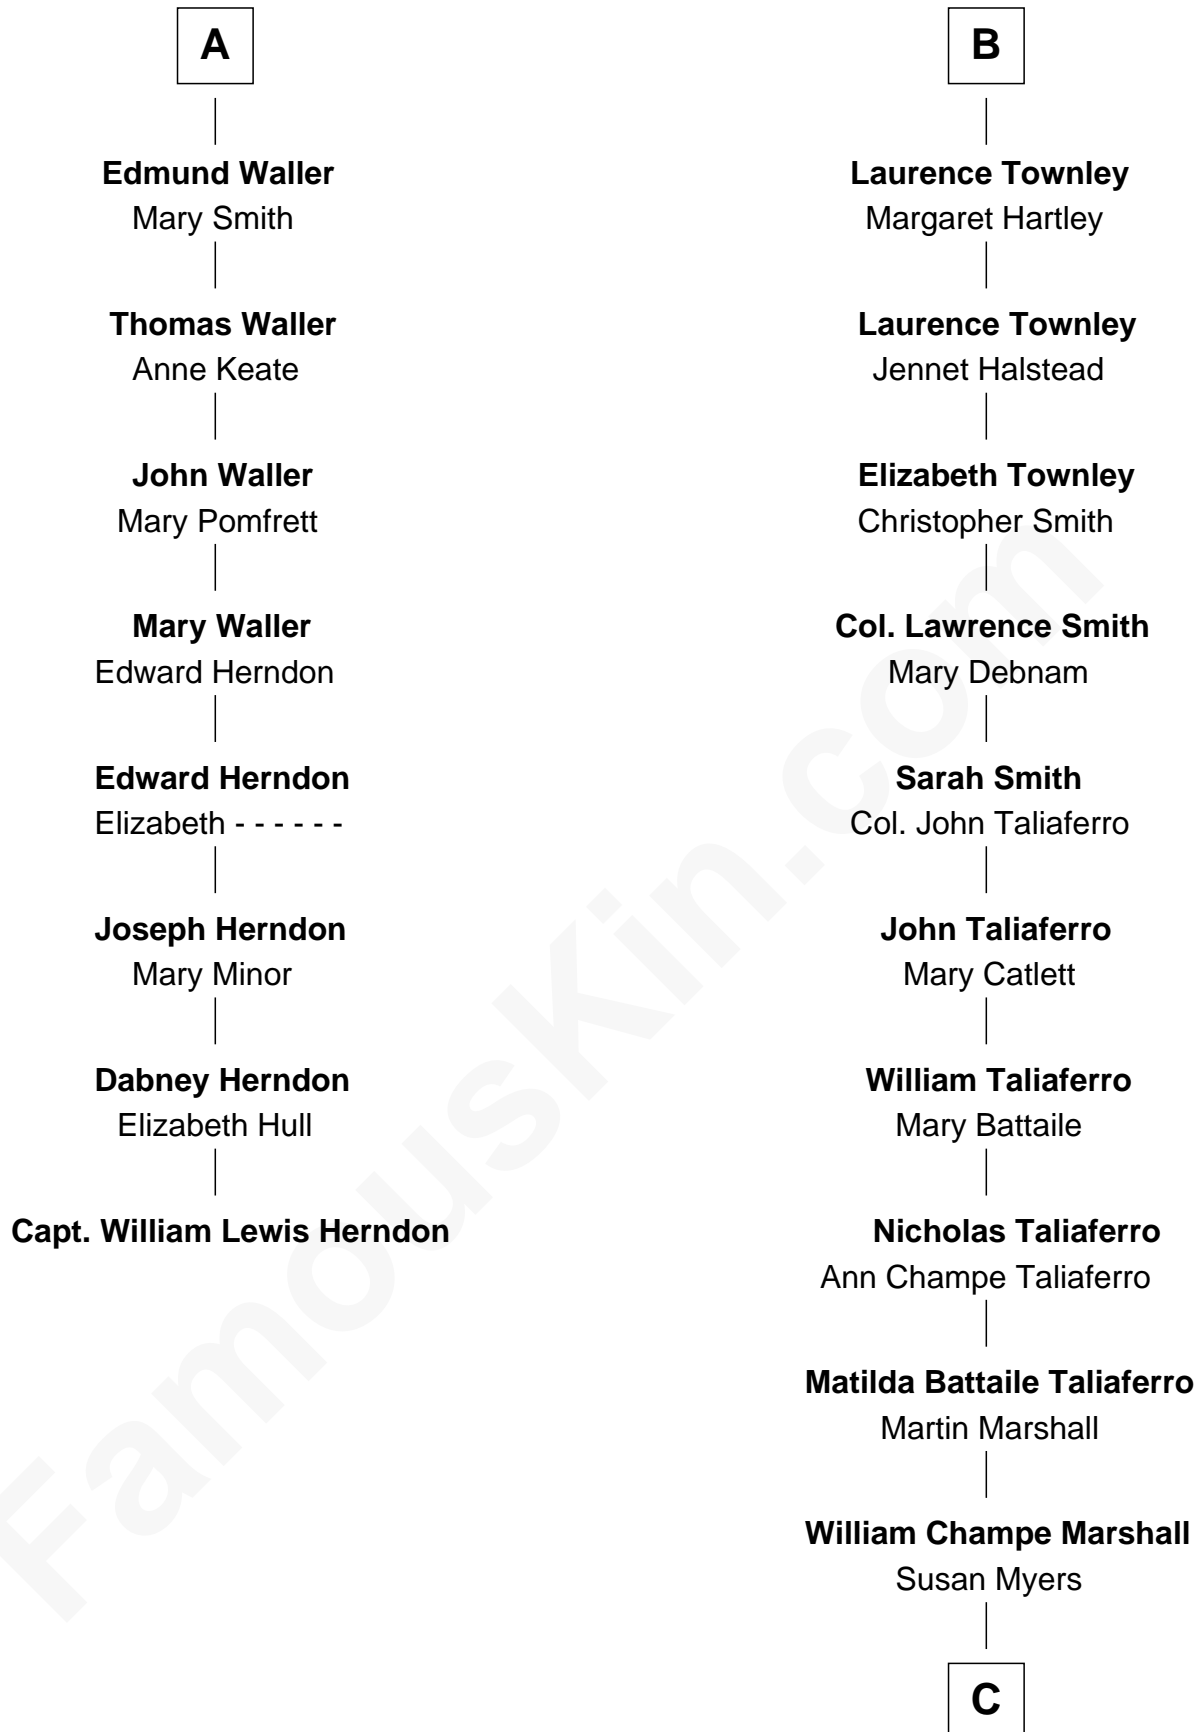

**FamousKin.com**  
**Relationship Chart of**  
**Capt. William Lewis Herndon**  
*Captain of the ill fated S.S. Central America*

**14th cousin 4 times removed of**  
**General George C. Marshall**  
*Author of "The Marshall Plan"*

C

George Catlett Marshall

Laura Emily Bradford

General George C. Marshall

*U.S. Army - World War II*

FamousKin.com