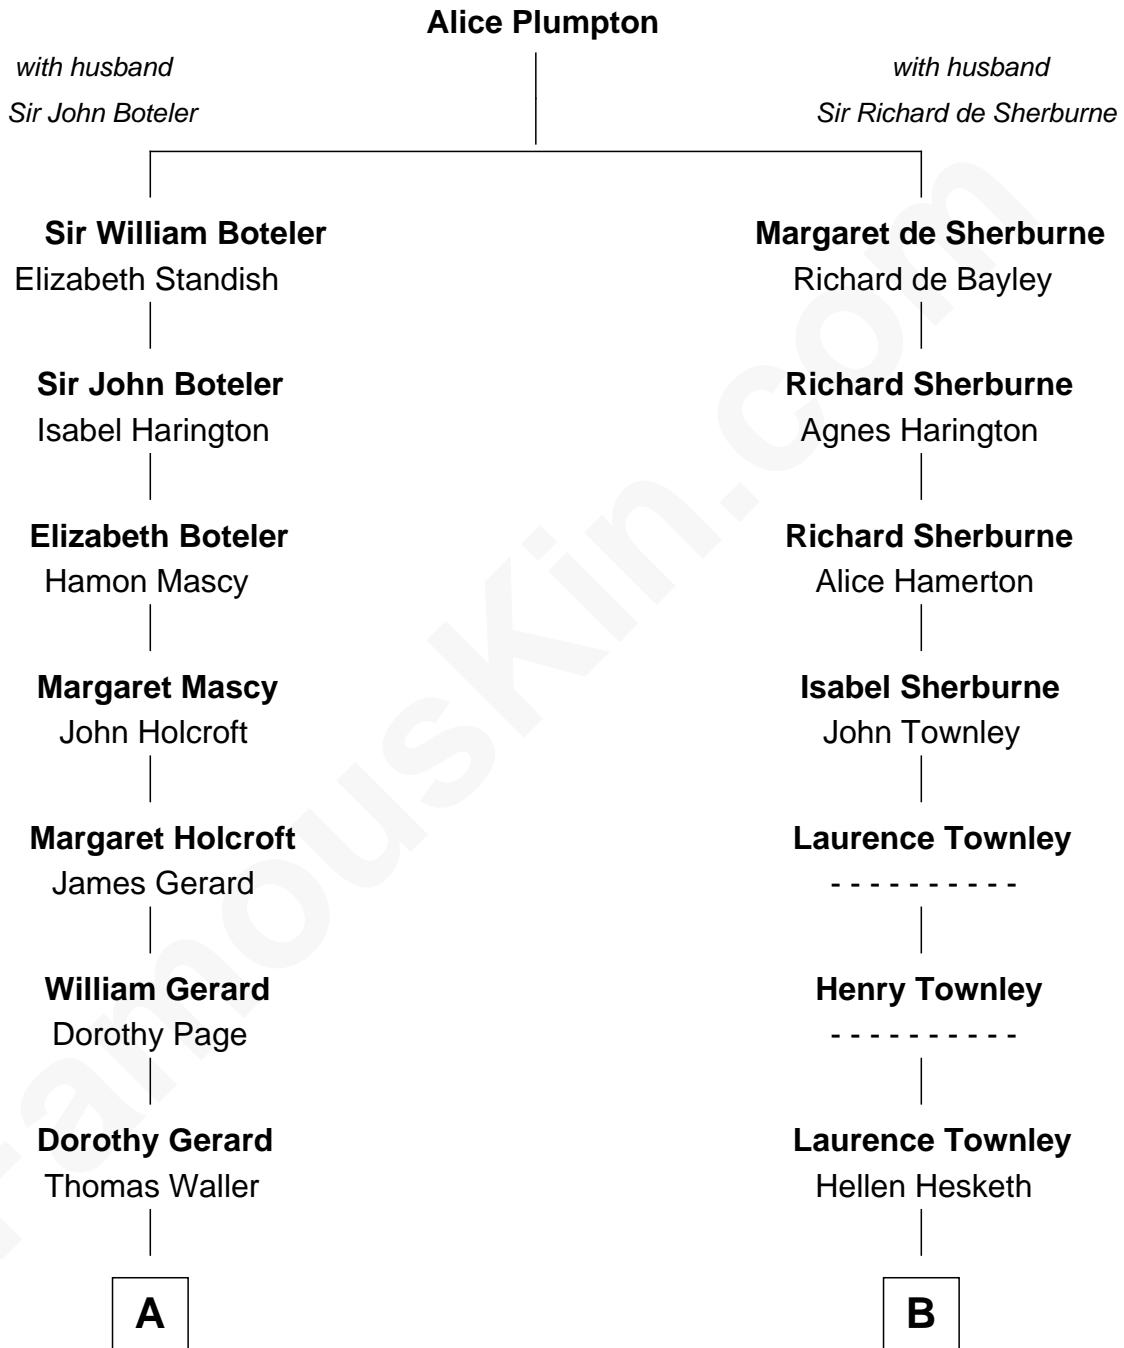

**FamousKin.com**  
**Relationship Chart of**  
**Capt. William Lewis Herndon**  
*Captain of the ill fated S.S. Central America*

**14th cousin 4 times removed of**  
**General George C. Marshall**  
*Author of "The Marshall Plan"*

C

George Catlett Marshall

Laura Emily Bradford

General George C. Marshall

*U.S. Army - World War II*

FamousKin.com