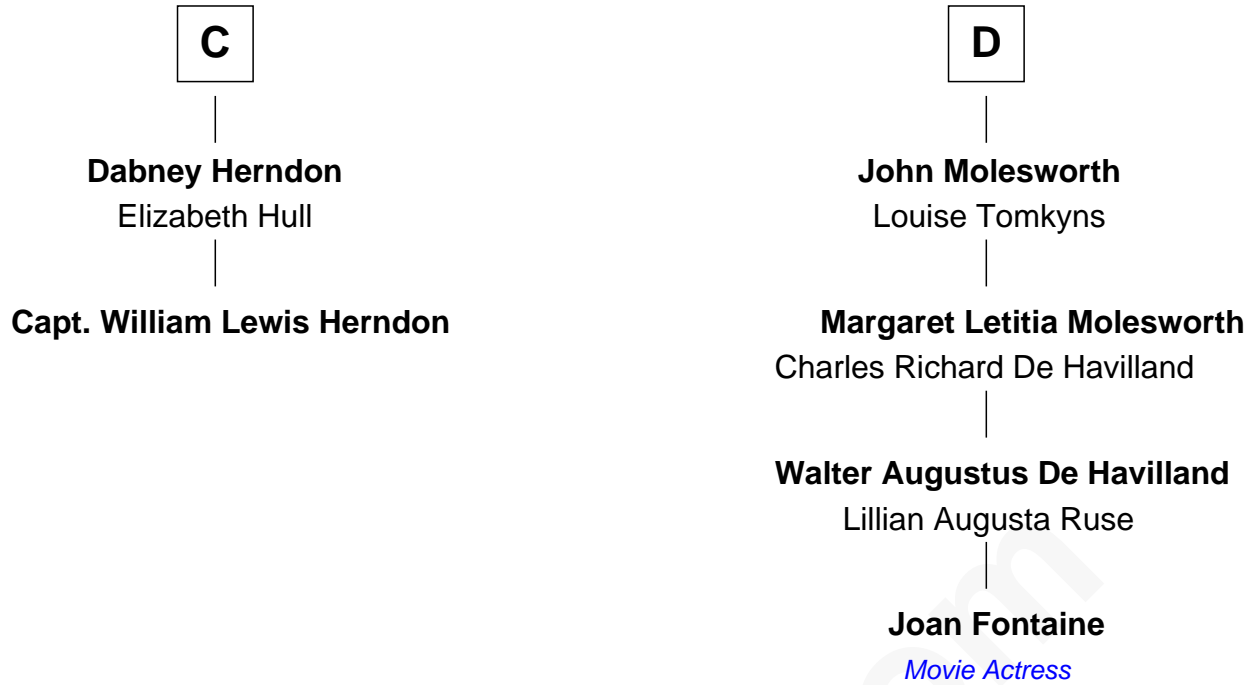

FamousKin.com
Relationship Chart of
Capt. William Lewis Herndon
Captain of the ill fated S.S. Central America

18th cousin 2 times removed of

Joan Fontaine
Movie Actress

Sir William de Ros
 Lucy FitzPiers

FamousKin.com