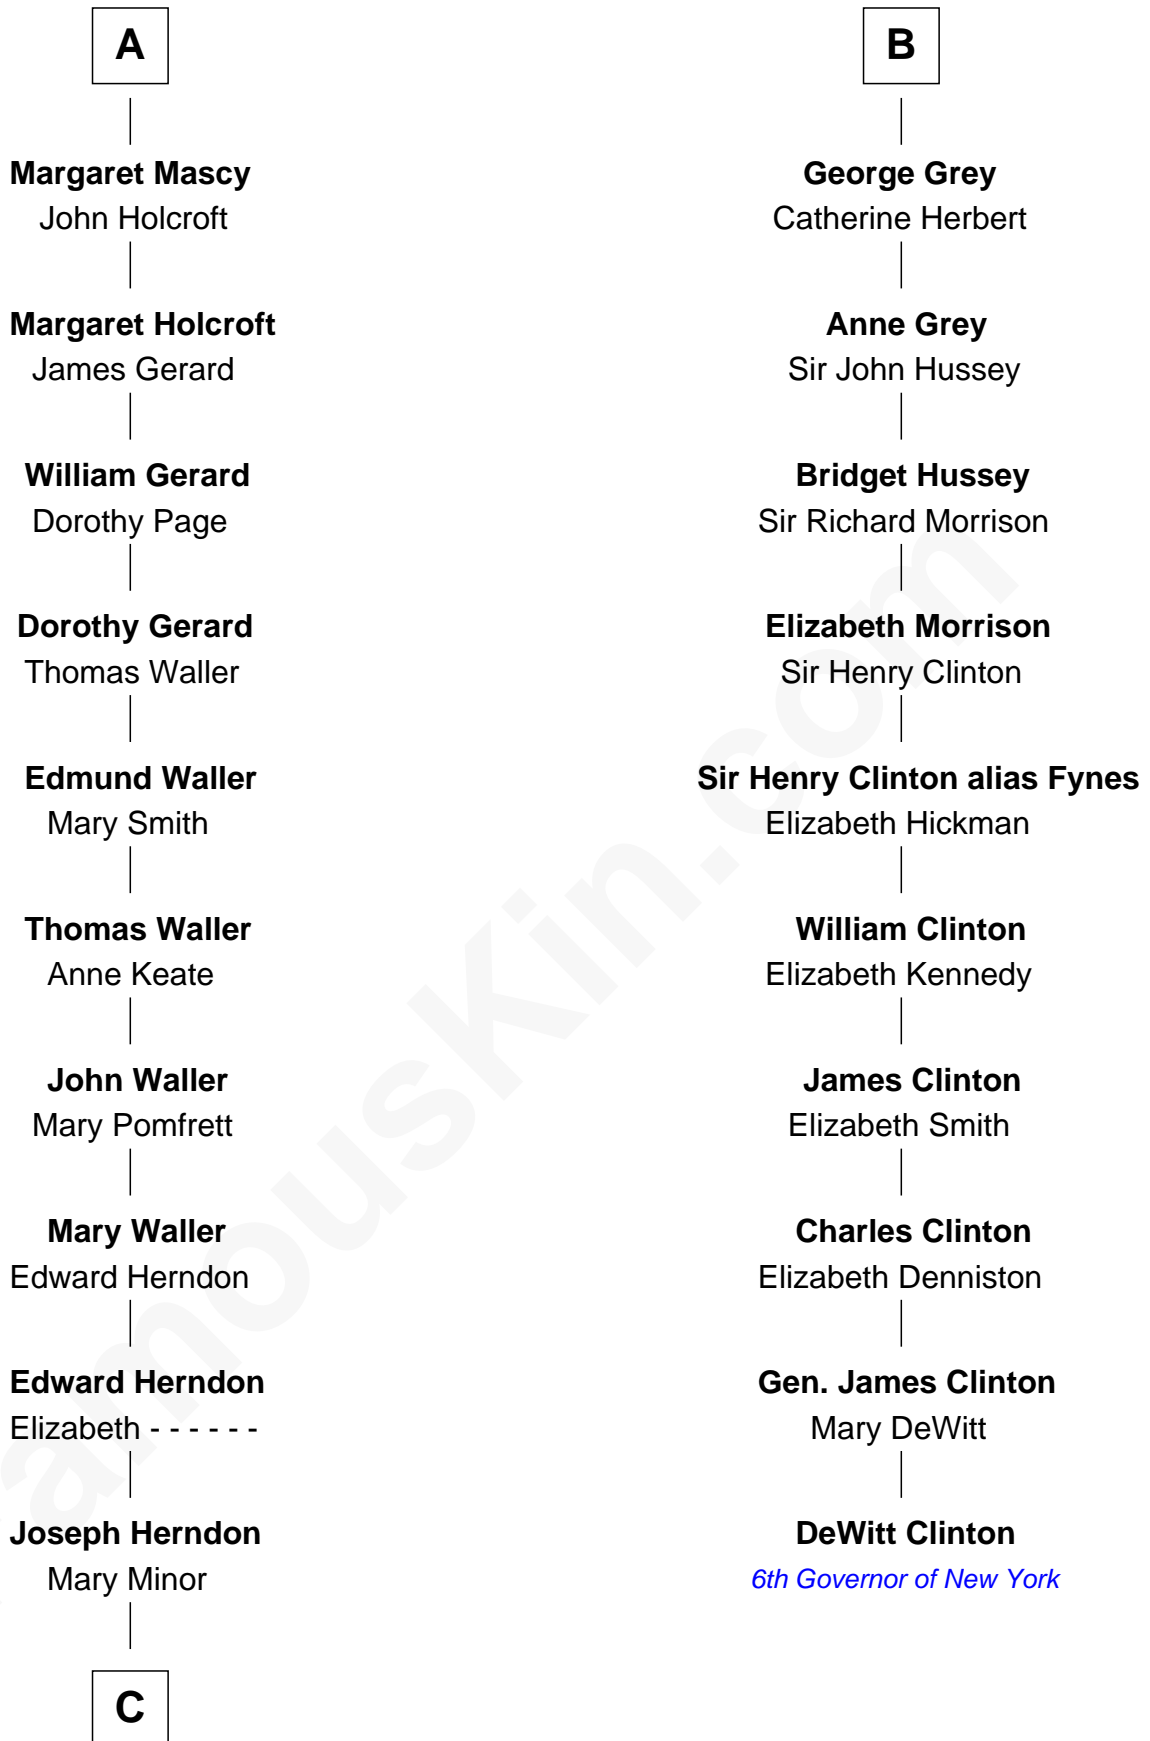

FamousKin.com
Relationship Chart of
Capt. William Lewis Herndon
Captain of the ill fated S.S. Central America

16th cousin 2 times removed of

DeWitt Clinton
6th Governor of New York

FamousKin.com