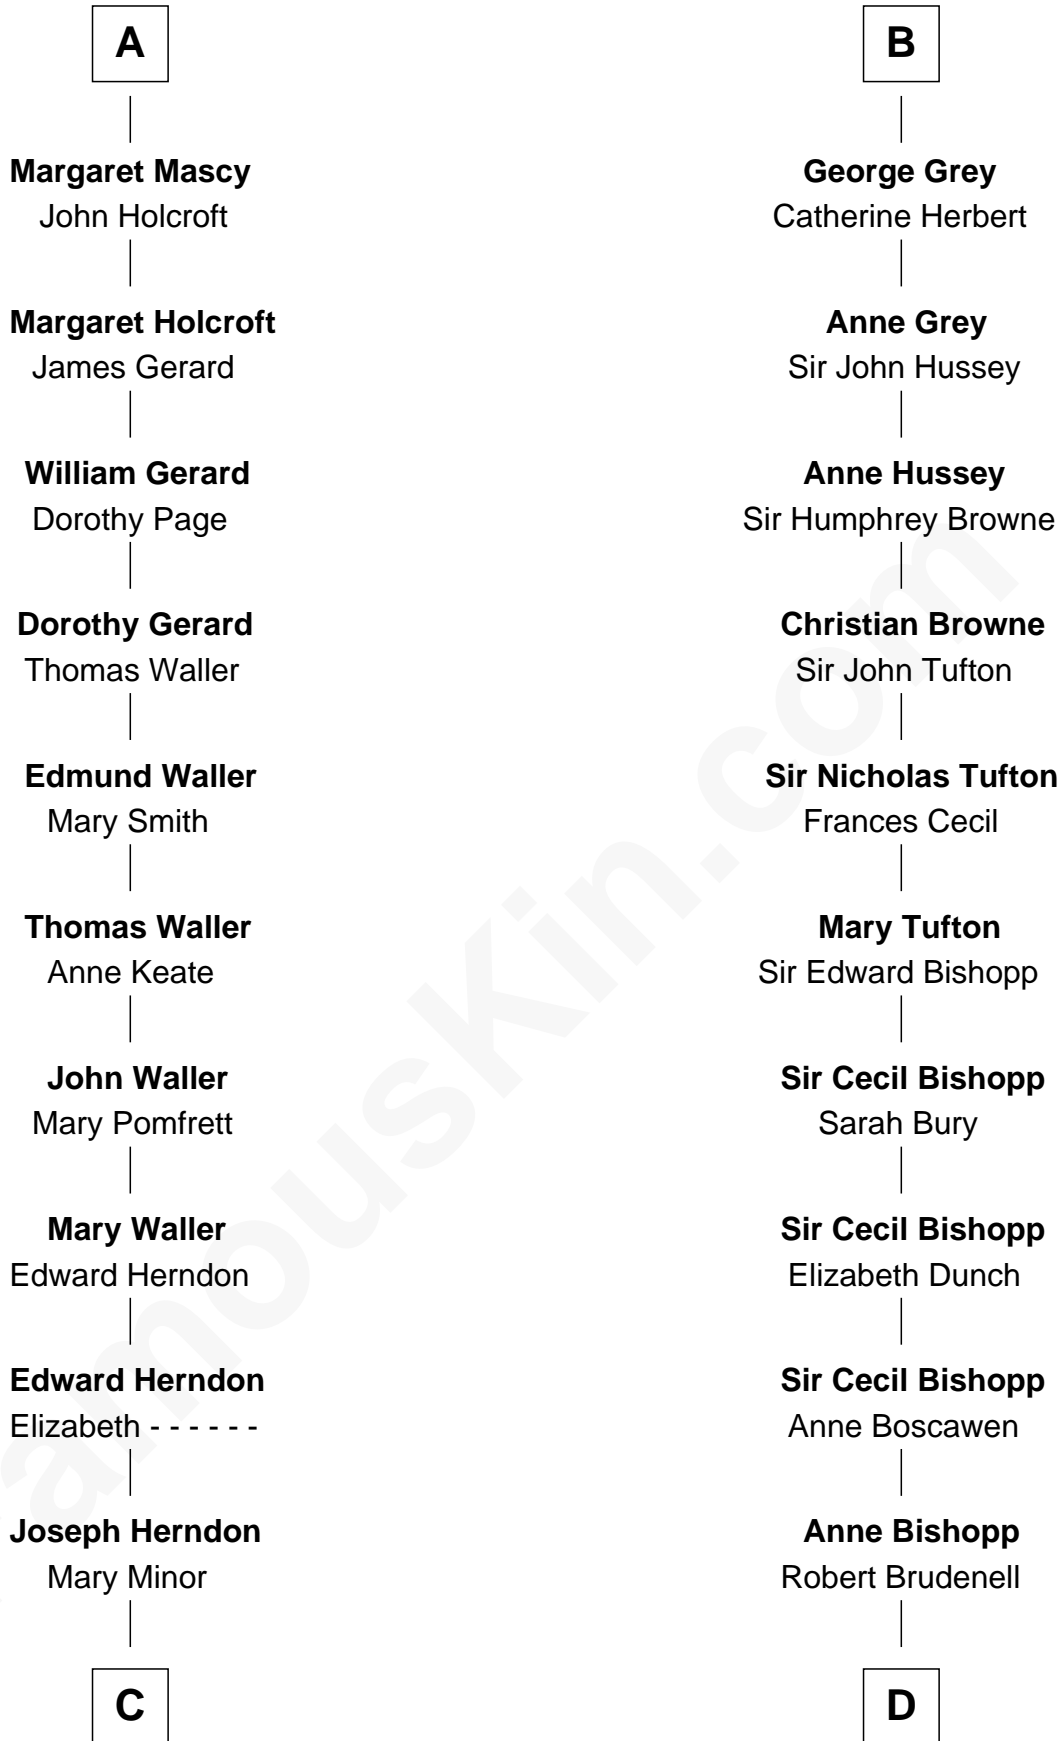

**FamousKin.com**  
**Relationship Chart of**  
**Capt. William Lewis Herndon**  
*Captain of the ill fated S.S. Central America*

**18th cousin of**  
**Lt. Gen. James Brudenell**  
*Leader of the "Charge of the Light Brigade"*

FamousKin.com