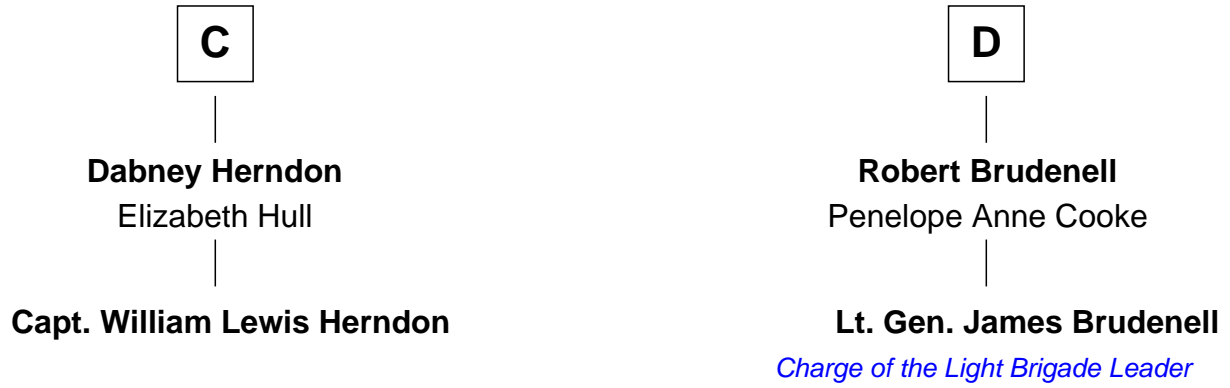

**FamousKin.com**  
**Relationship Chart of**  
**Capt. William Lewis Herndon**  
*Captain of the ill fated S.S. Central America*

**18th cousin of**  
**Lt. Gen. James Brudenell**  
*Leader of the "Charge of the Light Brigade"*