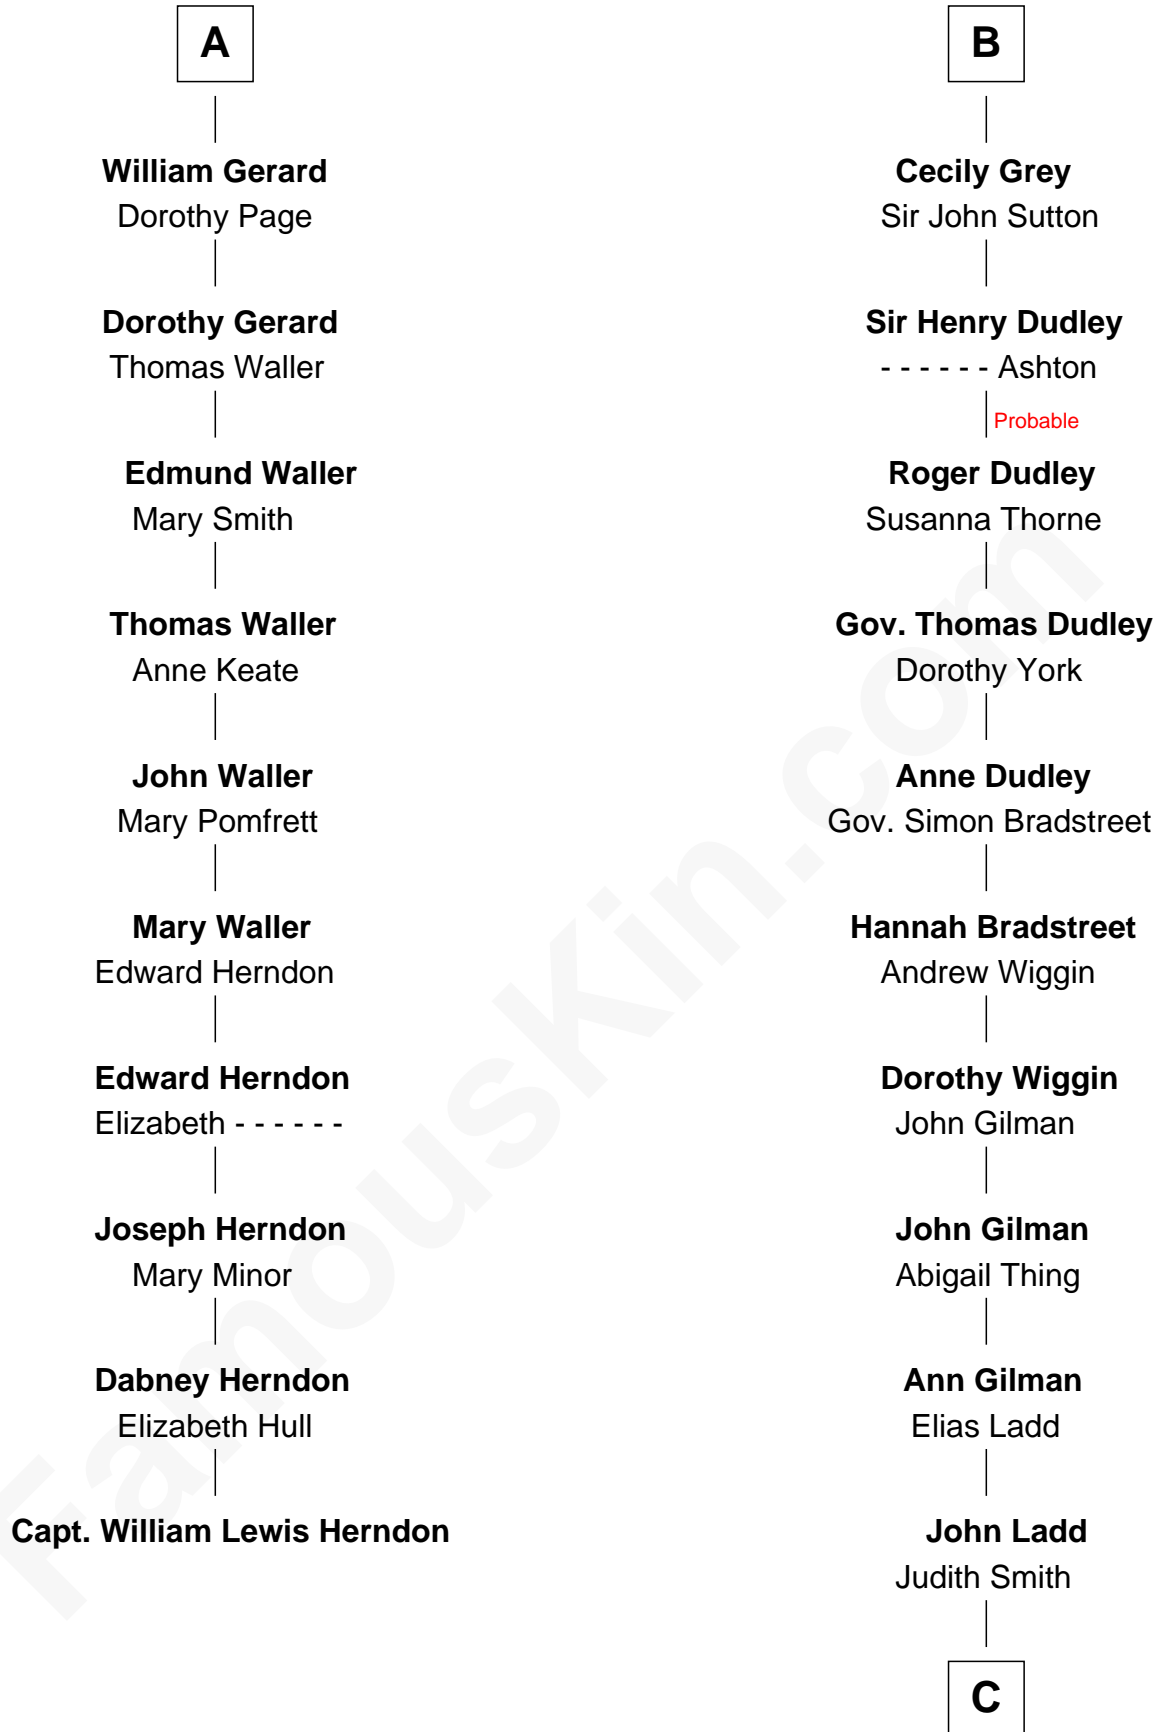

FamousKin.com
Relationship Chart of
Capt. William Lewis Herndon
Captain of the ill fated S.S. Central America

16th cousin 5 times removed of

Alan Ladd
Movie Actor

C

—
Josiah Ladd

Nancy Ladd

—
Alvaro Ladd

Nancy Shotwell

—
Oscar F. Ladd

Julia Henrietta Meigs

—
Alan Harwood Ladd

Selina Raleigh

—
Alan Ladd

Movie Actor