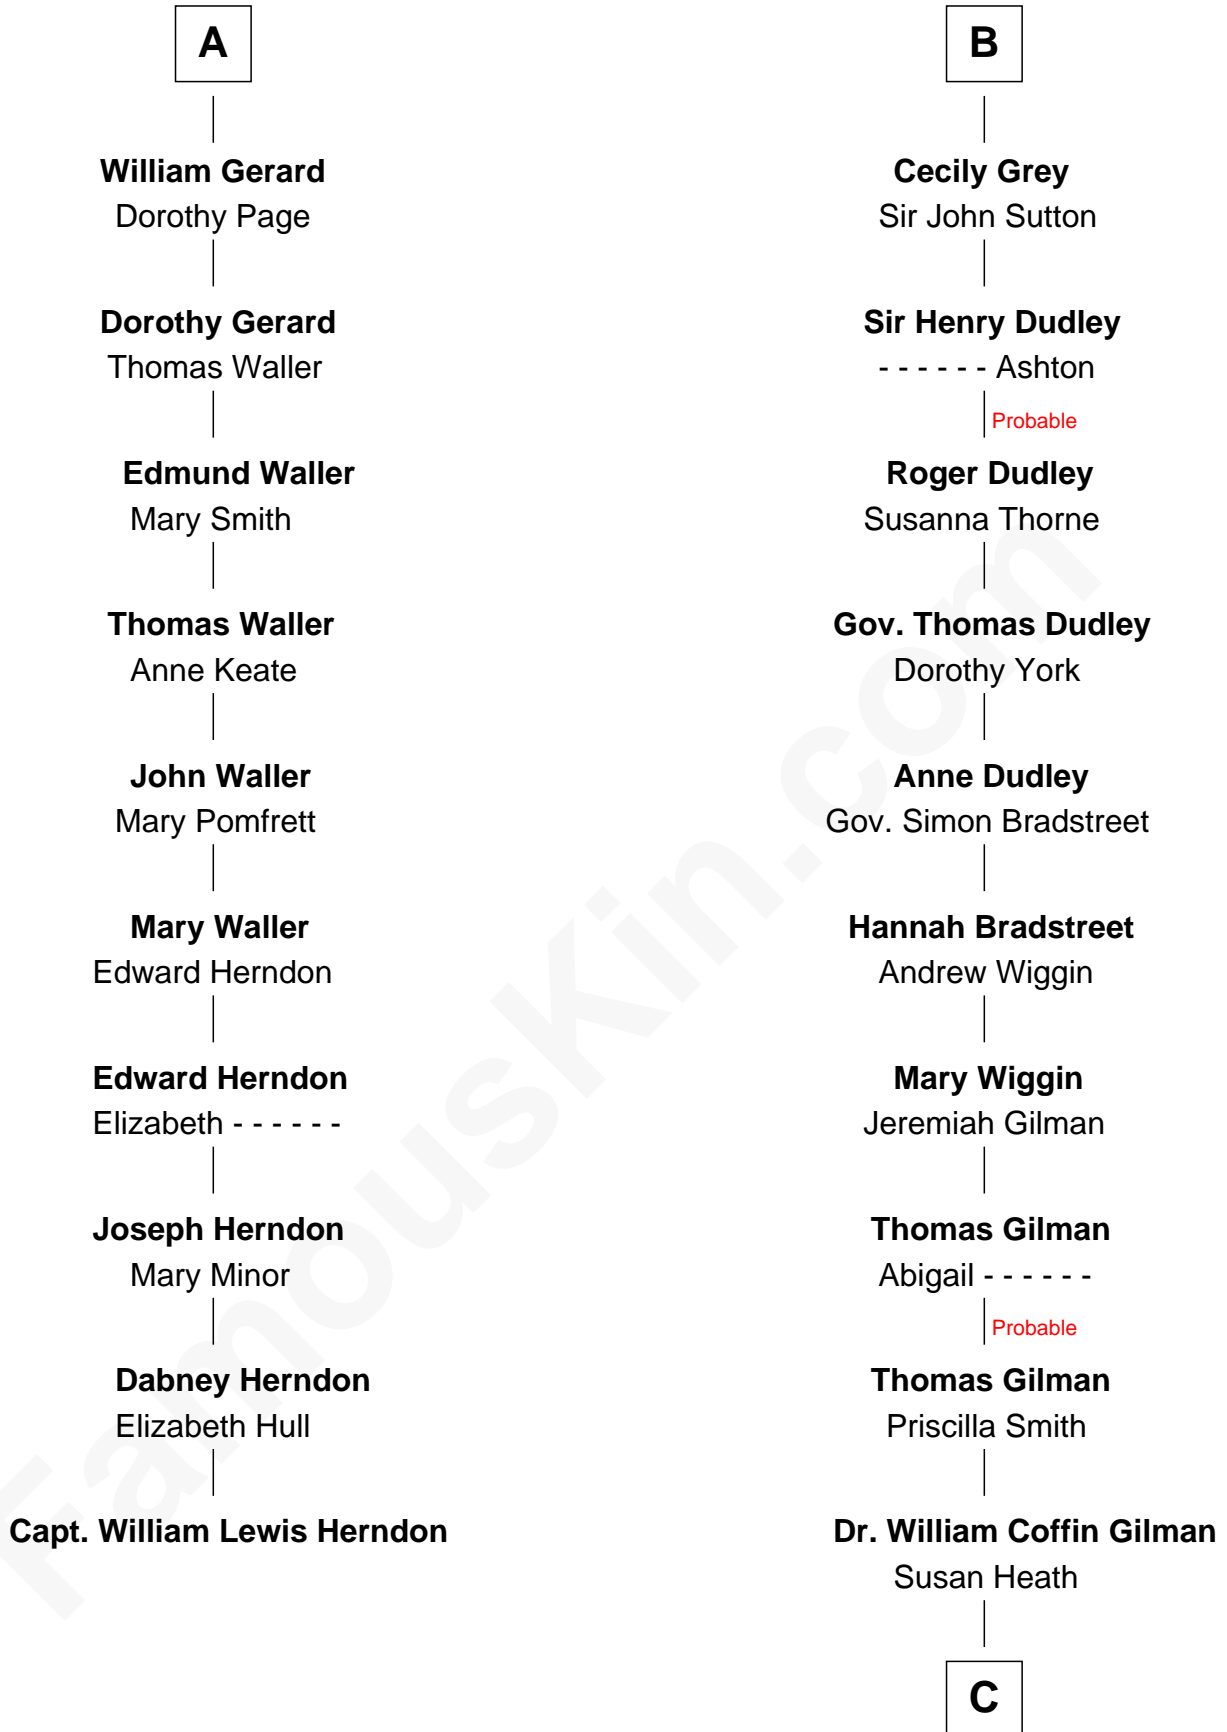

FamousKin.com
Relationship Chart of
Capt. William Lewis Herndon
Captain of the ill fated S.S. Central America

16th cousin 5 times removed of

George Hamilton
TV and Movie Actor

C

William C. Gilman

Mary Ann Stevens

George C. Gilman

Elizabeth Melissa Lane

Lillian C. Gilman

Harry Fuller Hamilton

George William Hamilton

Anne Lucille Stevens

George Hamilton

TV and Movie Actor