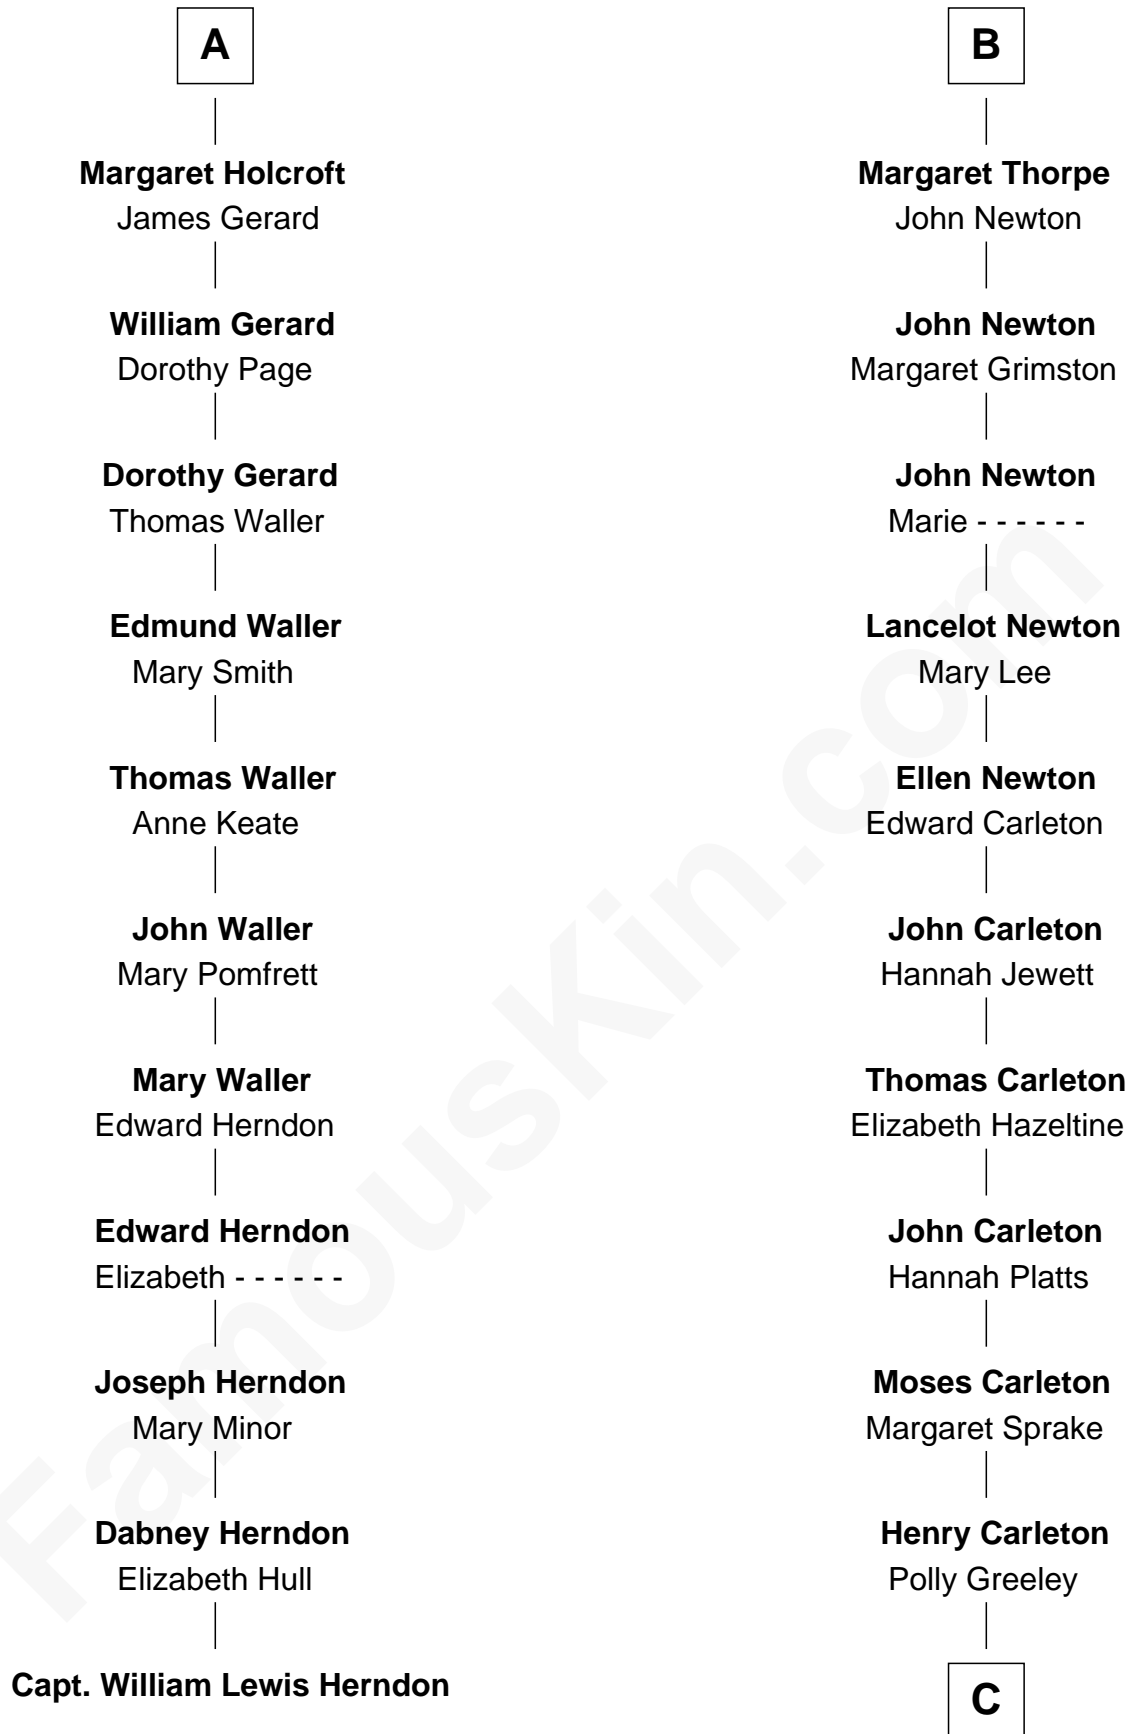

FamousKin.com
Relationship Chart of
Capt. William Lewis Herndon

Captain of the ill fated S.S. Central America

17th cousin 1 time removed of

Charles A. Pillsbury

Co-Founder of C.A. Pillsbury Co.

C

|
Margaret Sprague Carleton