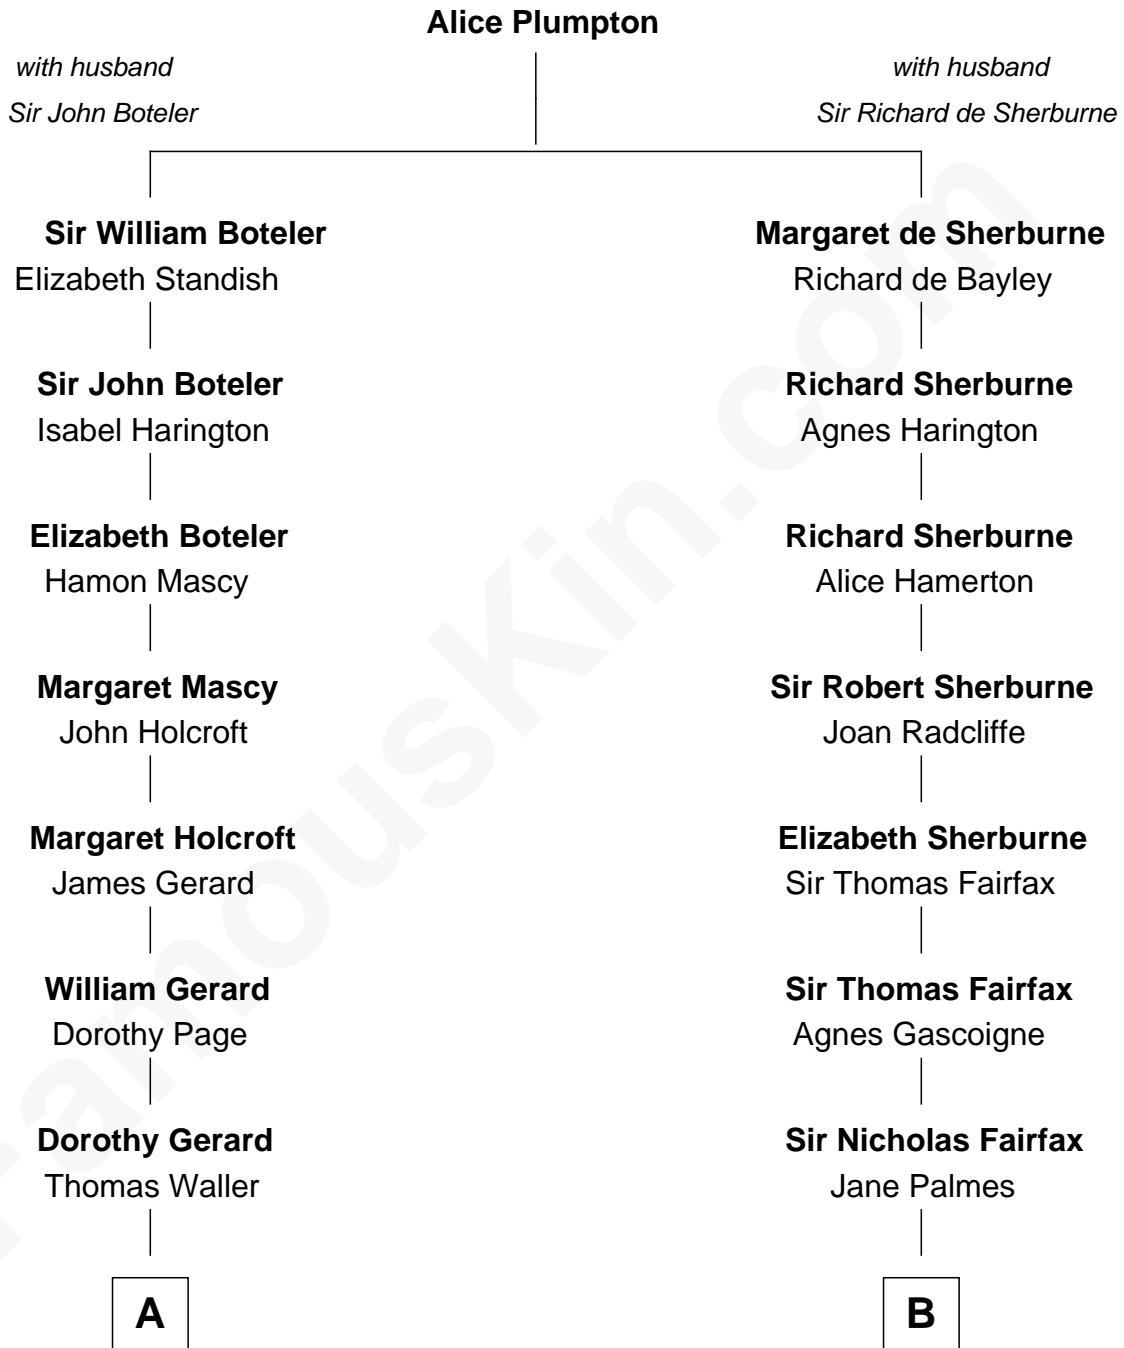

FamousKin.com
Relationship Chart of
Capt. William Lewis Herndon
Captain of the ill fated S.S. Central America

14th cousin 6 times removed of

Princess Diana
Princess of Wales

C

Charles Robert Spencer

Margaret Baring

Albert Edward John Spencer

Cynthia Elinor Beatrix Hamilton

Edward John Spencer

Frances Ruth Burke Roche

Princess Diana

Princess of Wales

FamousKin.com