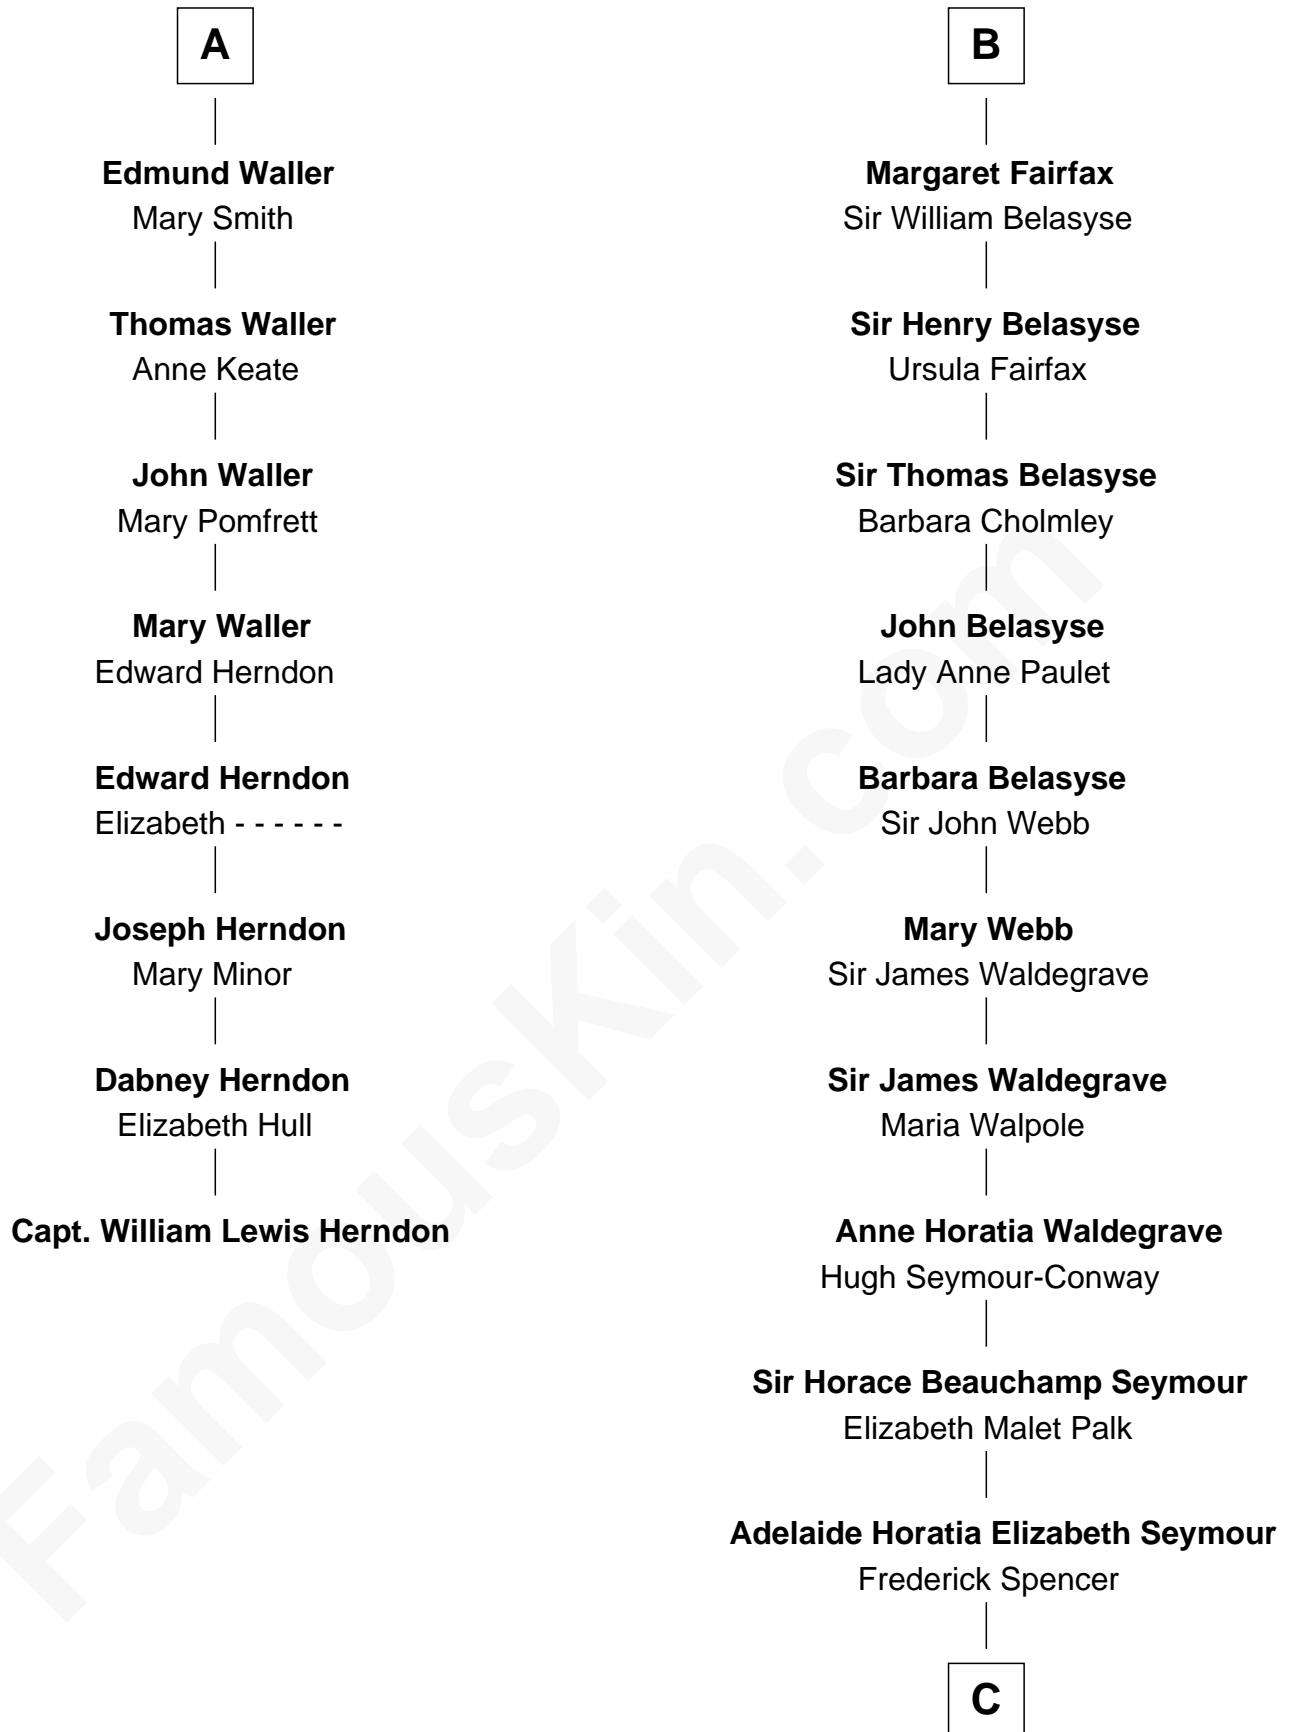

FamousKin.com
Relationship Chart of
Capt. William Lewis Herndon
Captain of the ill fated S.S. Central America

14th cousin 6 times removed of

Princess Diana
Princess of Wales

C

Charles Robert Spencer

Margaret Baring

Albert Edward John Spencer

Cynthia Elinor Beatrix Hamilton

Edward John Spencer

Frances Ruth Burke Roche

Princess Diana

Princess of Wales

FamousKin.com