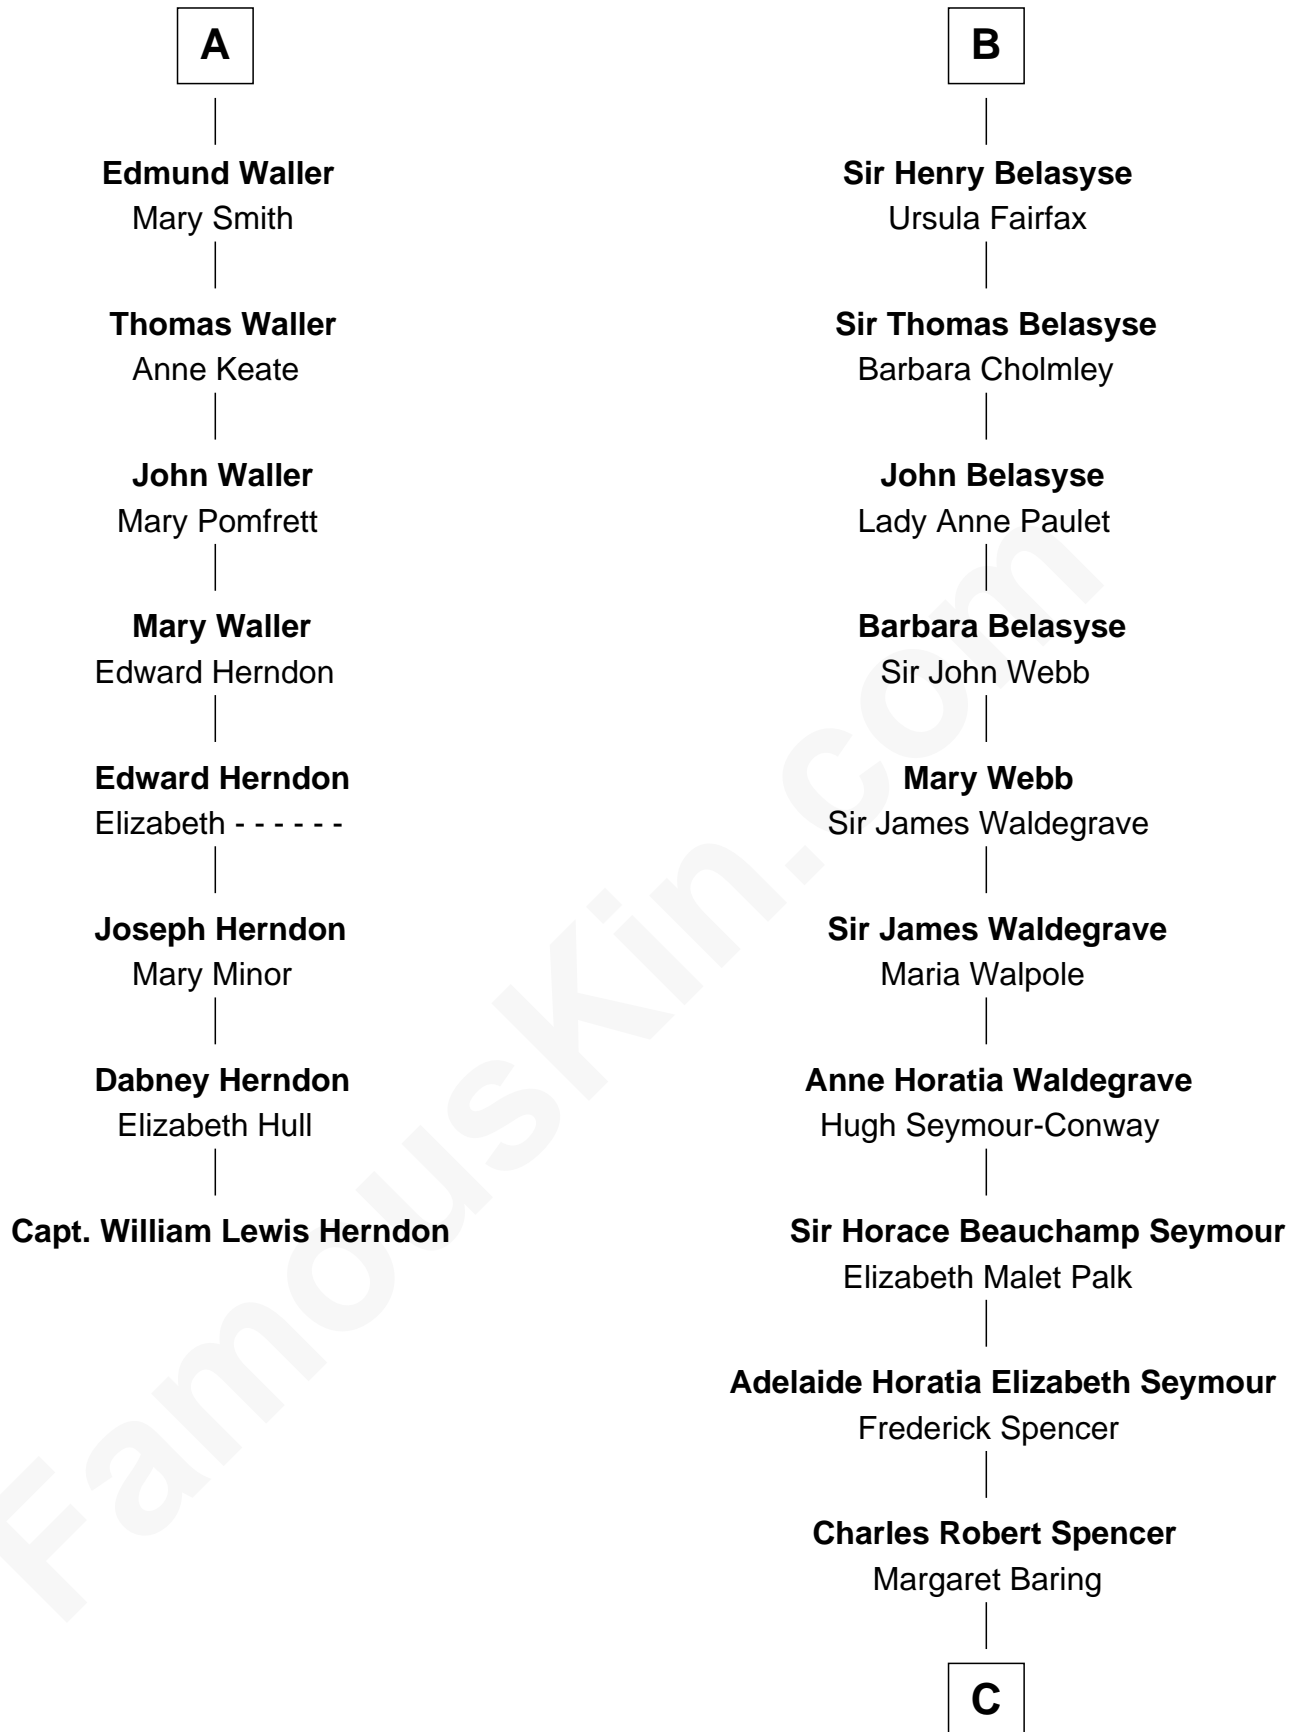

FamousKin.com
Relationship Chart of
Capt. William Lewis Herndon
Captain of the ill fated S.S. Central America

14th cousin 5 times removed of

Princess Diana
Princess of Wales

Sir Nicholas Harington
 Isabel English

Sir William Harington
 Margaret de Neville

Agnes Harington
 Richard Sherburne

Isabel Harington
 Sir John Boteler

Richard Sherburne
 Alice Hamerton

Elizabeth Boteler
 Hamon Mascy

Sir Robert Sherburne
 Joan Radcliffe

Margaret Mascy
 John Holcroft

Elizabeth Sherburne
 Sir Thomas Fairfax

Margaret Holcroft
 James Gerard

Sir Thomas Fairfax
 Agnes Gascoigne

William Gerard
 Dorothy Page

Sir Nicholas Fairfax
 Jane Palmes

Dorothy Gerard
 Thomas Waller

Margaret Fairfax
 Sir William Belasyse

A

B

C

Albert Edward John Spencer
Cynthia Elinor Beatrix Hamilton

Edward John Spencer
Frances Ruth Burke Roche

Princess Diana
Princess of Wales

FamousKin.com