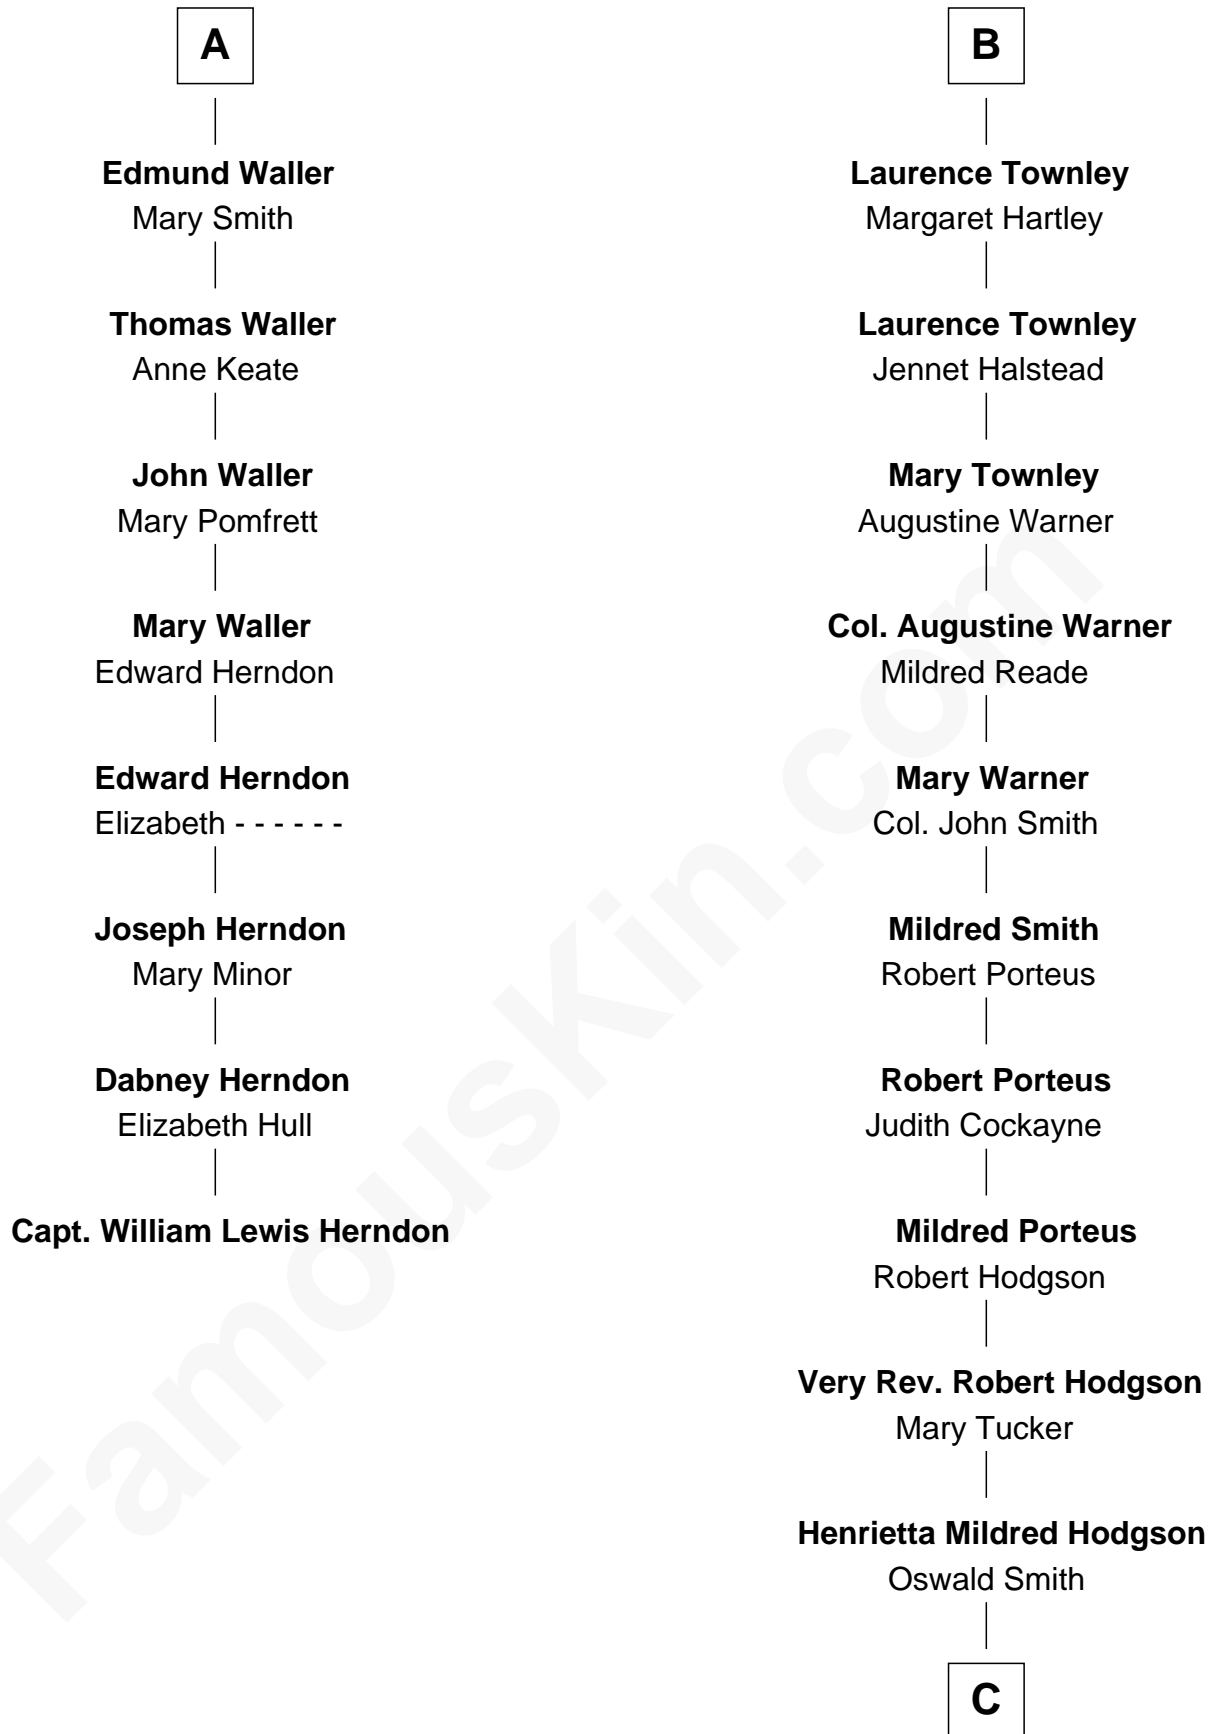

**FamousKin.com**  
**Relationship Chart of**  
**Capt. William Lewis Herndon**  
*Captain of the ill fated S.S. Central America*

**14th cousin 7 times removed of**

**King Charles III**  
*King of the United Kingdom*

**C**

**Frances Dora Smith**

Claude Bowes-Lyon

**Claude George Bowes-Lyon**

Cecilia Nina Cavendish-Bentinck

**Elizabeth Bowes-Lyon**

George VI, King of the United Kingdom

**Elizabeth II, Queen of the United Kingdom**

Prince Philip of Edinburgh

**King Charles III**

*King of the United Kingdom*