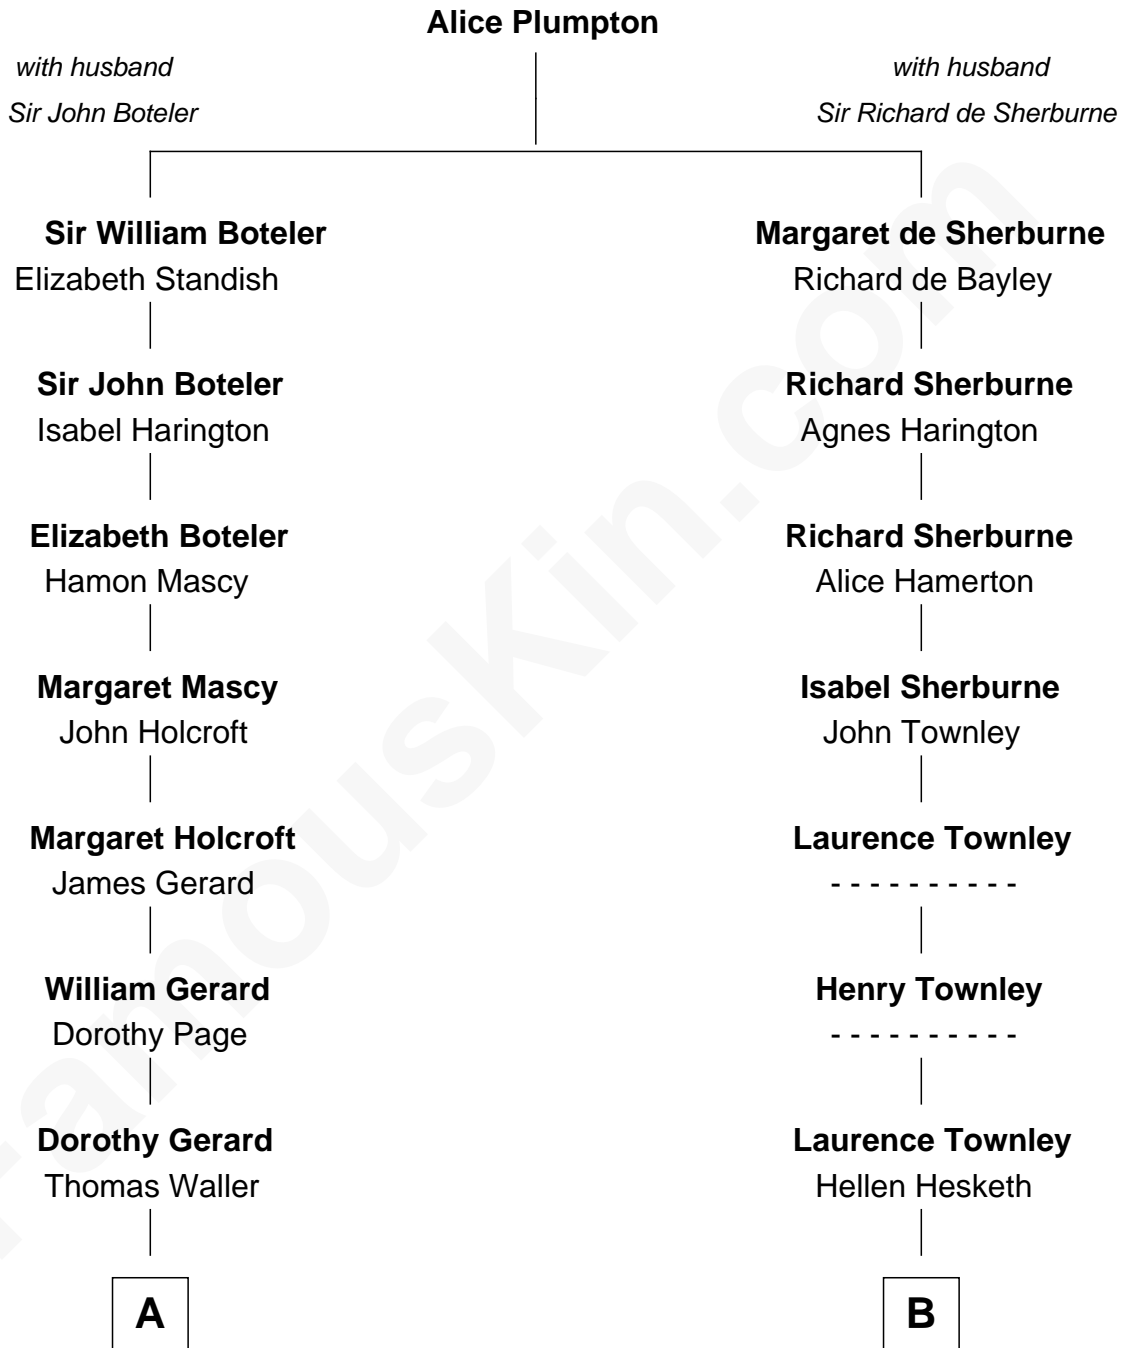

**FamousKin.com**  
**Relationship Chart of**  
**Capt. William Lewis Herndon**  
*Captain of the ill fated S.S. Central America*

**14th cousin 7 times removed of**

**King Charles III**  
*King of the United Kingdom*

**C**

**Frances Dora Smith**

Claude Bowes-Lyon

**Claude George Bowes-Lyon**

Cecilia Nina Cavendish-Bentinck

**Elizabeth Bowes-Lyon**

George VI, King of the United Kingdom

**Elizabeth II, Queen of the United Kingdom**

Prince Philip of Edinburgh

**King Charles III**

*King of the United Kingdom*