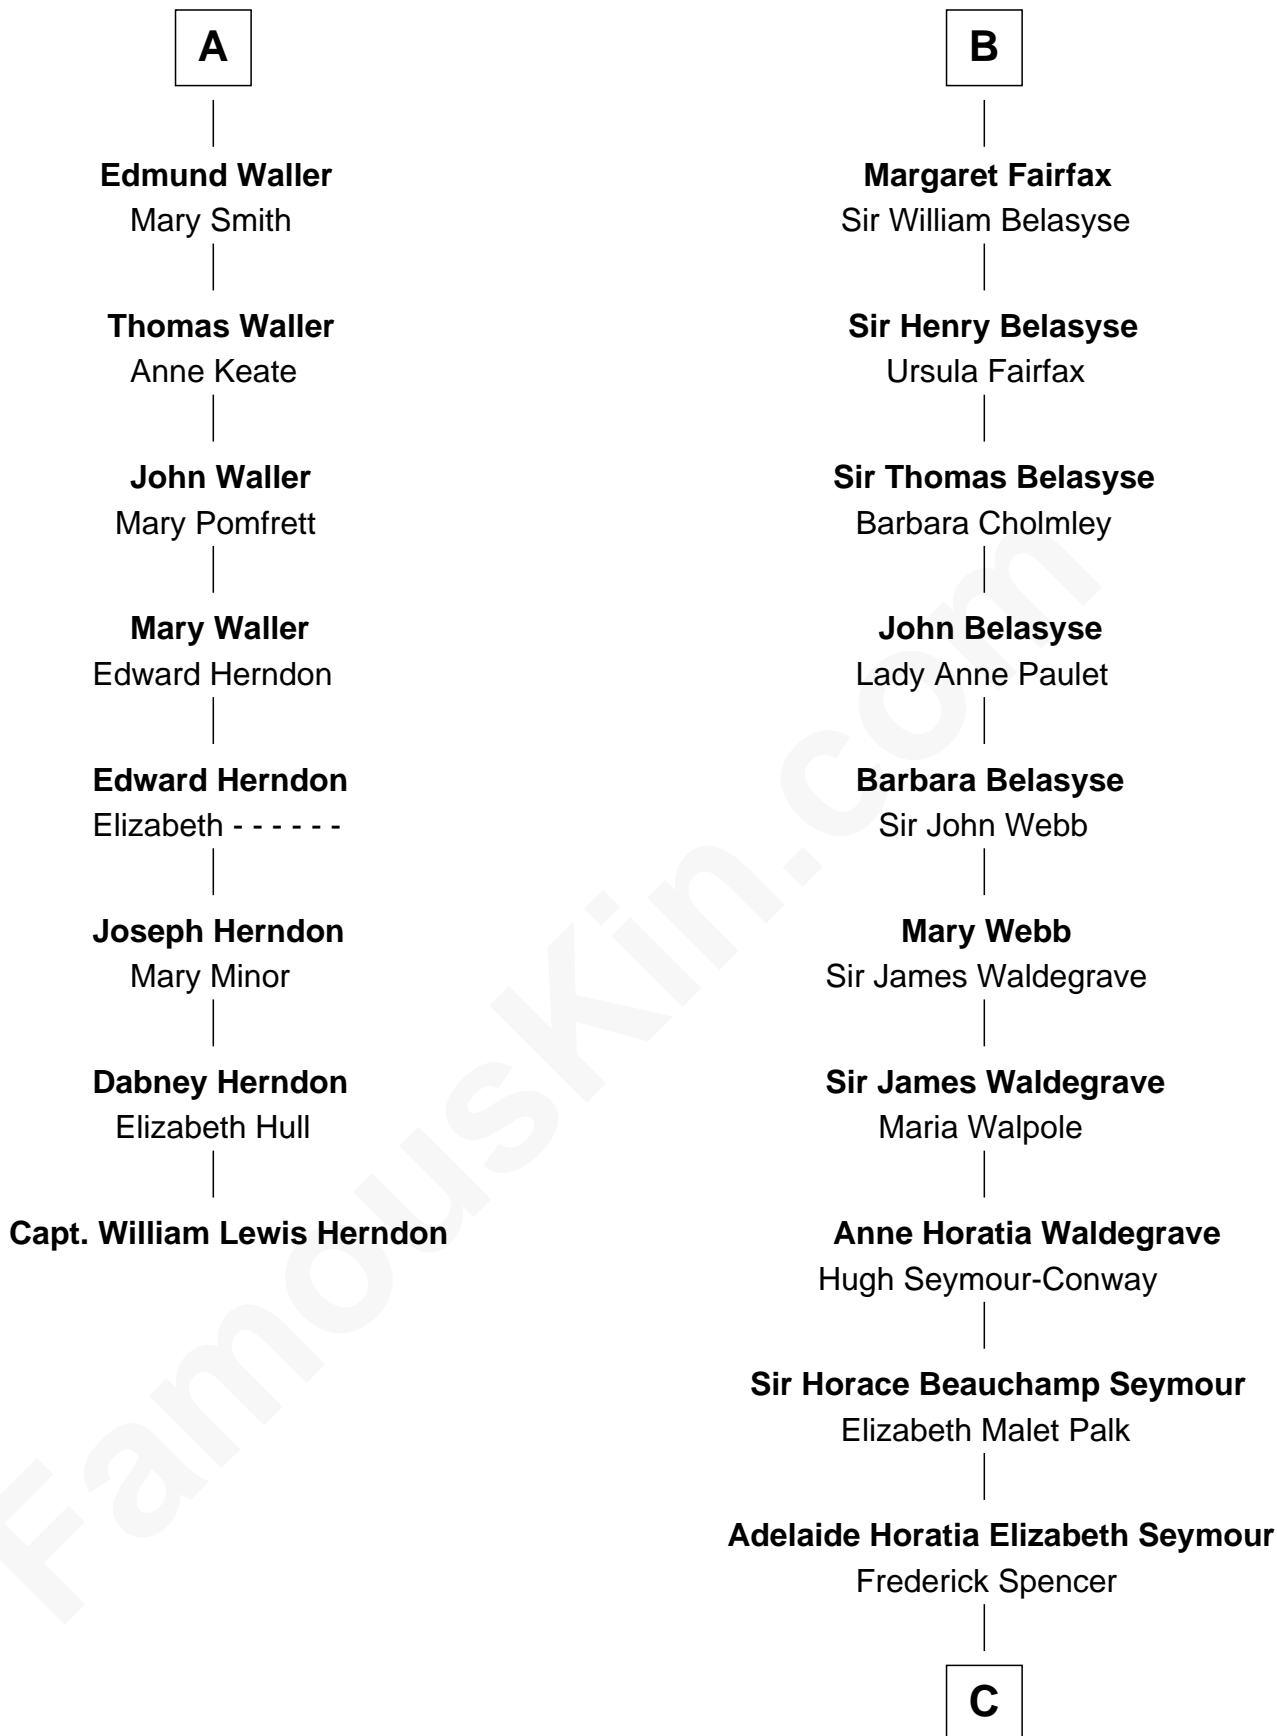

**FamousKin.com**  
**Relationship Chart of**  
**Capt. William Lewis Herndon**  
*Captain of the ill fated S.S. Central America*

**14th cousin 7 times removed of**

**Prince William**  
*Prince of Wales*

C

**Charles Robert Spencer**

Margaret Baring

**Albert Edward John Spencer**

Cynthia Elinor Beatrix Hamilton

**Edward John Spencer**

Frances Ruth Burke Roche

**Princess Diana Frances Spencer**

Charles III, King of the United Kingdom

**Prince William**

*Prince of Wales*