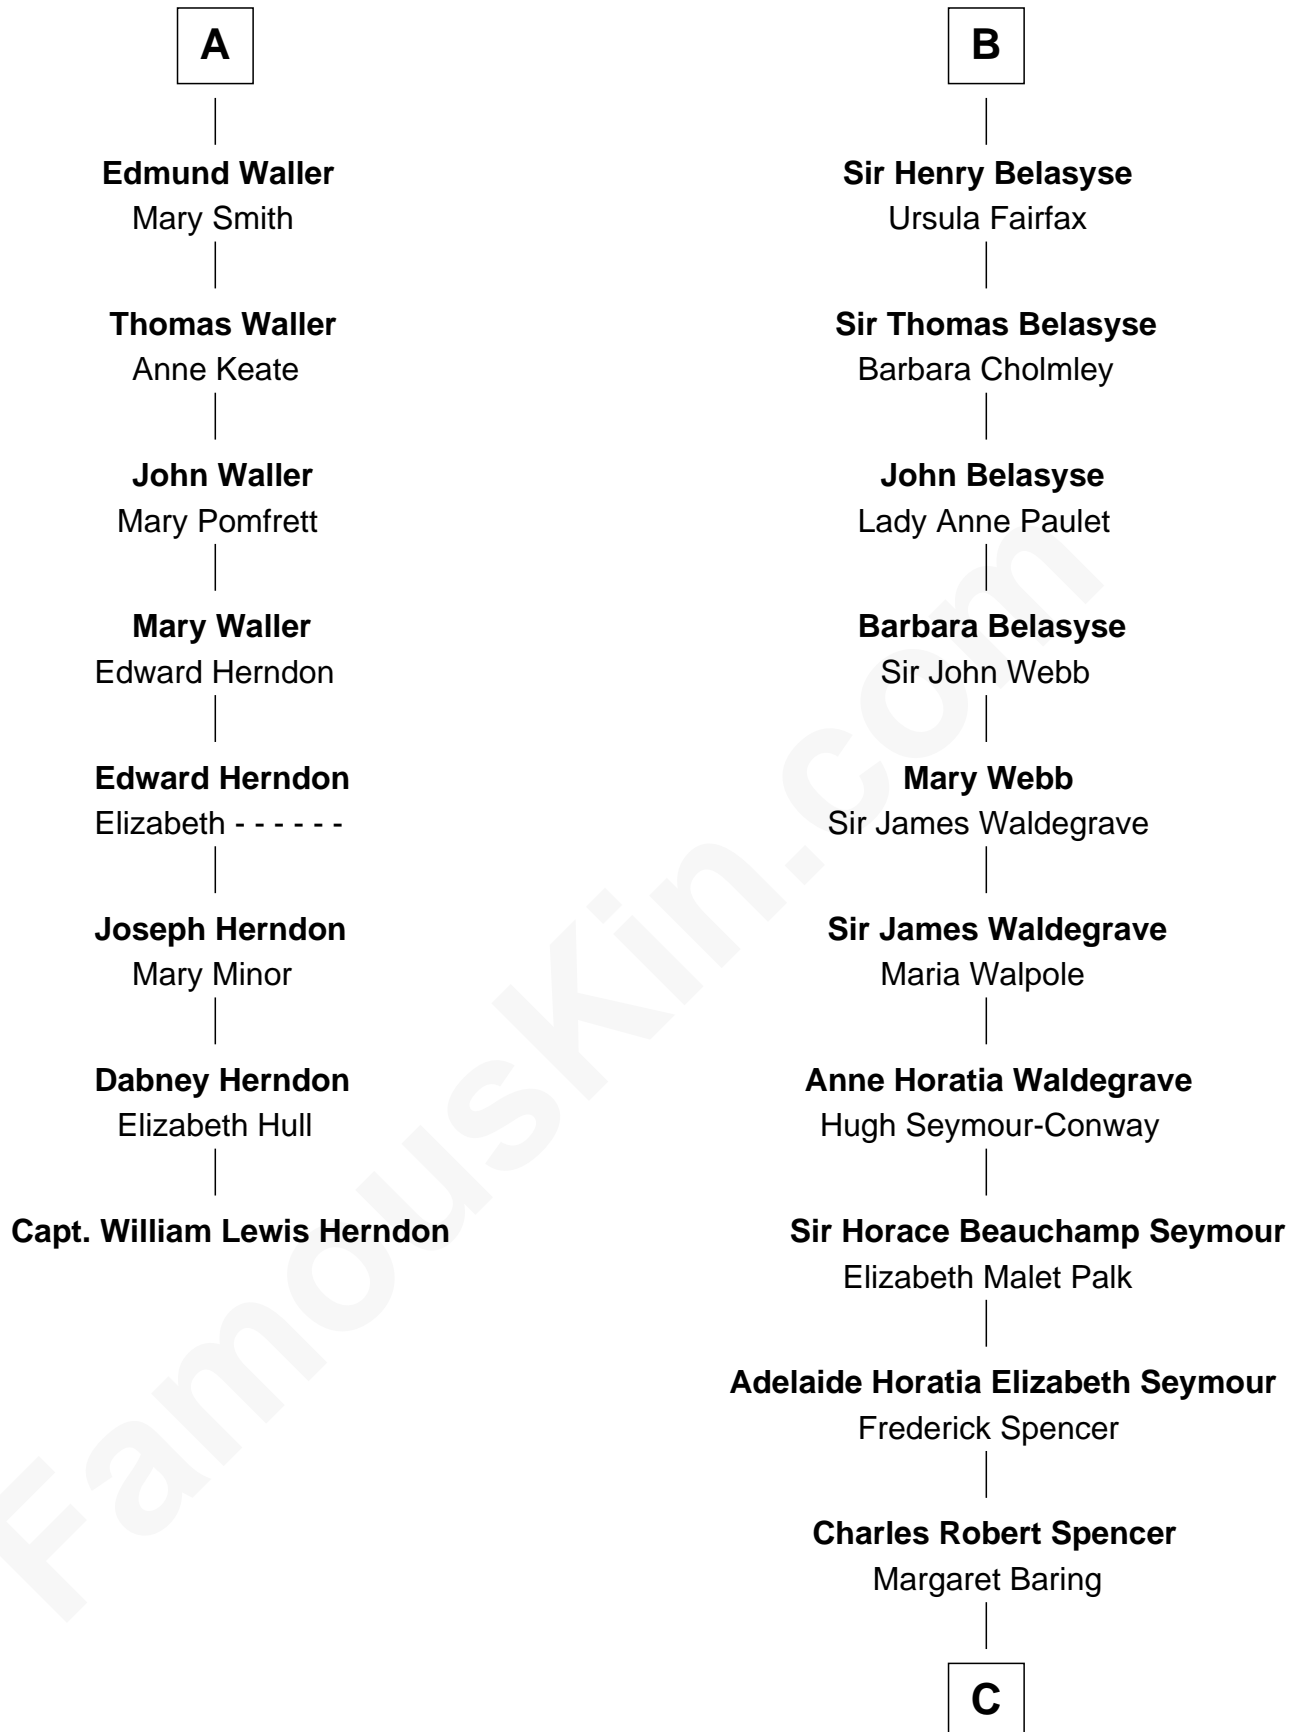

FamousKin.com
Relationship Chart of
Capt. William Lewis Herndon
Captain of the ill fated S.S. Central America

14th cousin 6 times removed of

Prince William
Prince of Wales

Sir Nicholas Harington
 Isabel English

Sir William Harington
 Margaret de Neville

Agnes Harington
 Richard Sherburne

Isabel Harington
 Sir John Boteler

Richard Sherburne
 Alice Hamerton

Elizabeth Boteler
 Hamon Mascy

Sir Robert Sherburne
 Joan Radcliffe

Margaret Mascy
 John Holcroft

Elizabeth Sherburne
 Sir Thomas Fairfax

Margaret Holcroft
 James Gerard

Sir Thomas Fairfax
 Agnes Gascoigne

William Gerard
 Dorothy Page

Sir Nicholas Fairfax
 Jane Palmes

Dorothy Gerard
 Thomas Waller

Margaret Fairfax
 Sir William Belasyse

A

B

C

Albert Edward John Spencer

Cynthia Elinor Beatrix Hamilton

Edward John Spencer

Frances Ruth Burke Roche