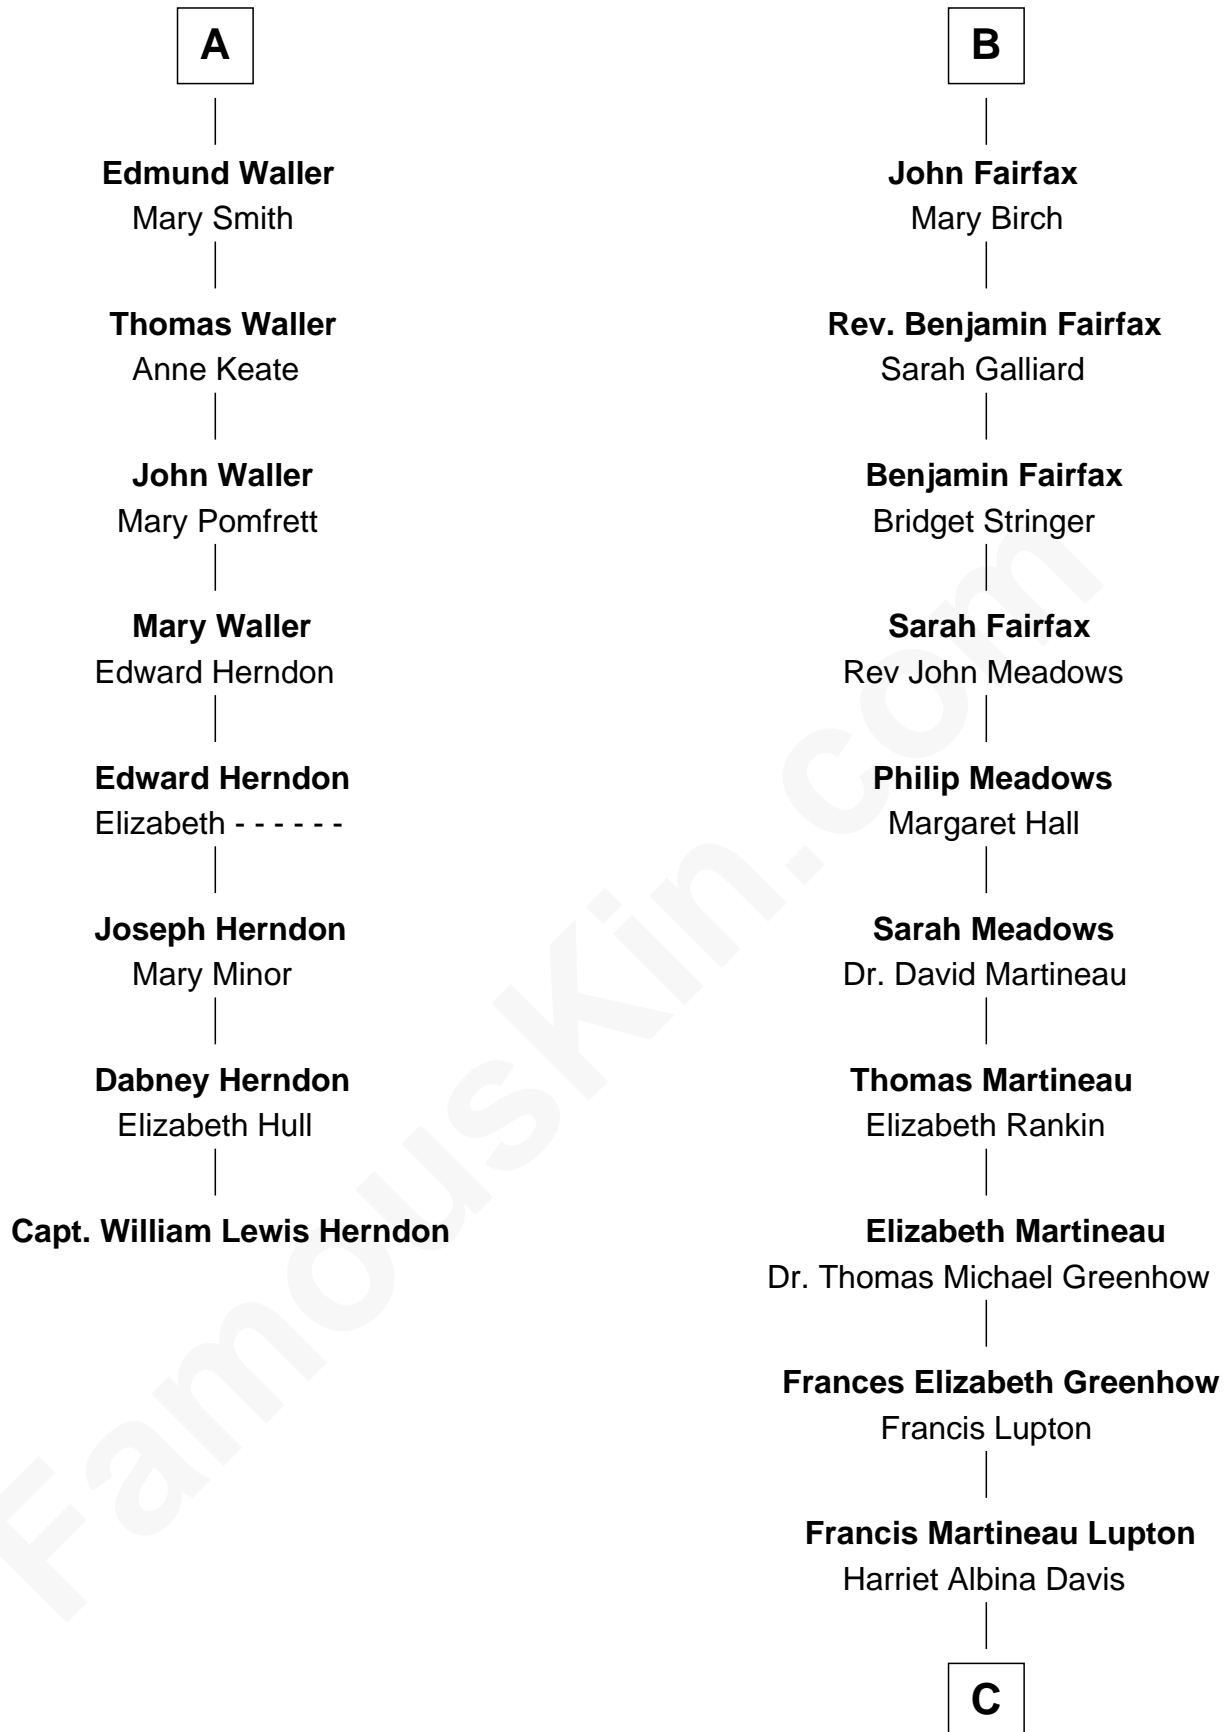

**FamousKin.com**  
**Relationship Chart of**  
**Capt. William Lewis Herndon**  
*Captain of the ill fated S.S. Central America*

14th cousin 6 times removed of

**Catherine Middleton**  
*Princess of Wales*

C

**Olive Christina Lupton**

Richard Noel Middleton

**Peter Francis Middleton**

Valerie Glassborow

**Michael Francis Middleton**

Carole Elizabeth Goldsmith

**Catherine Middleton**

*Princess of Wales*