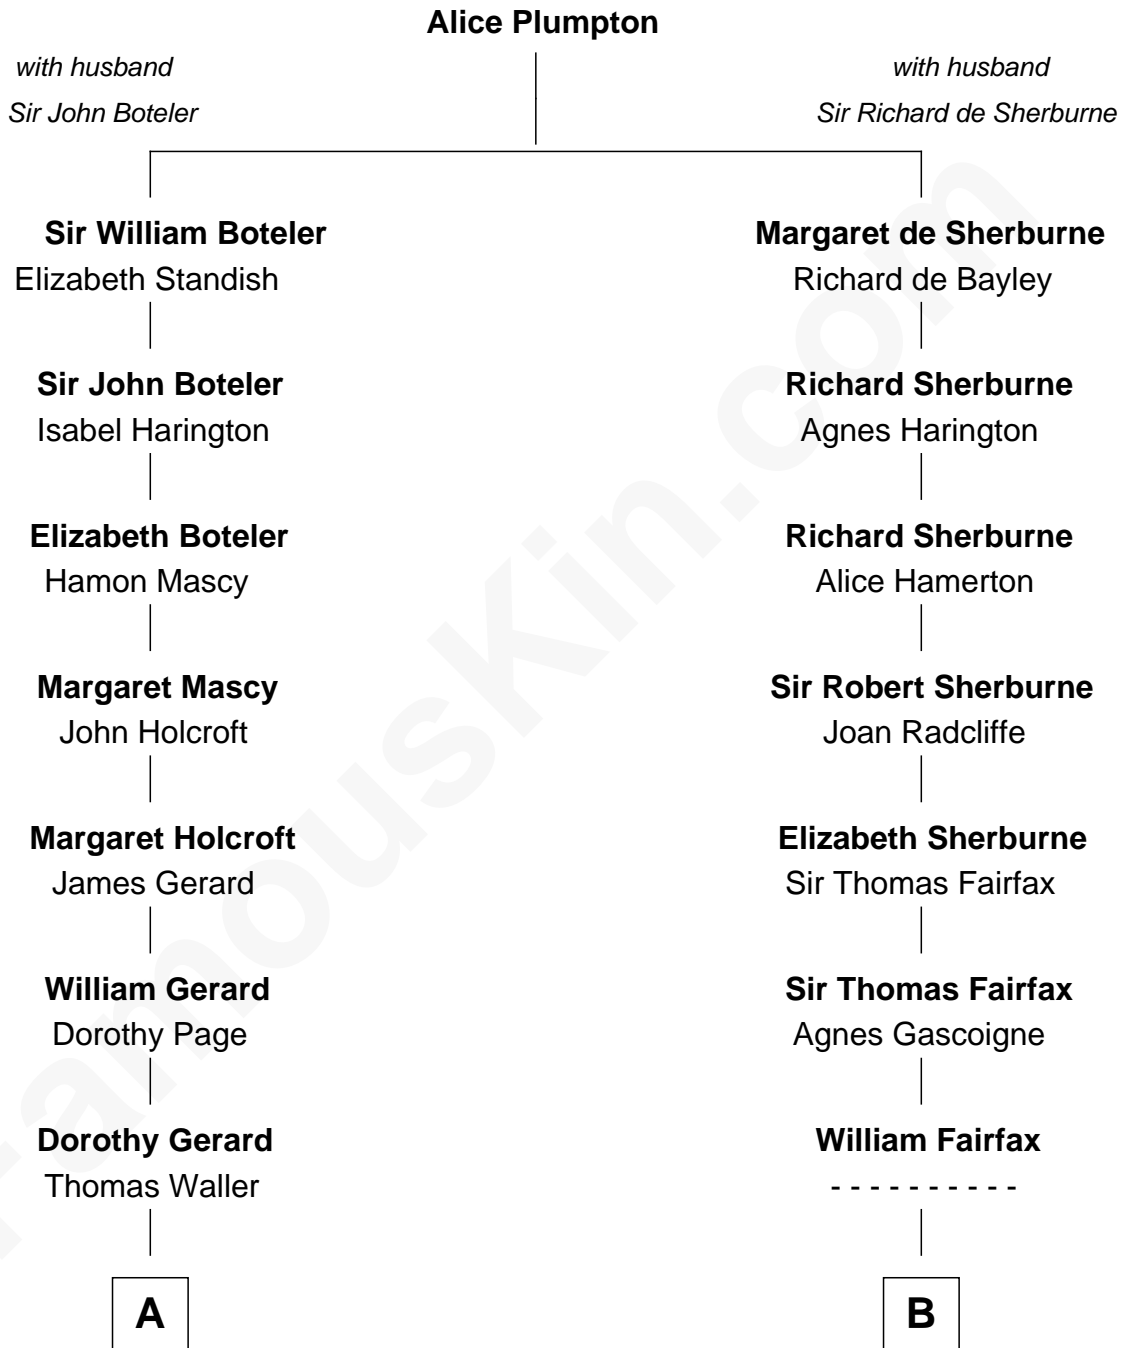

**FamousKin.com**  
**Relationship Chart of**  
**Capt. William Lewis Herndon**  
*Captain of the ill fated S.S. Central America*

14th cousin 6 times removed of

**Catherine Middleton**  
*Princess of Wales*

C

**Olive Christina Lupton**

Richard Noel Middleton

**Peter Francis Middleton**

Valerie Glassborow

**Michael Francis Middleton**

Carole Elizabeth Goldsmith

**Catherine Middleton**

*Princess of Wales*