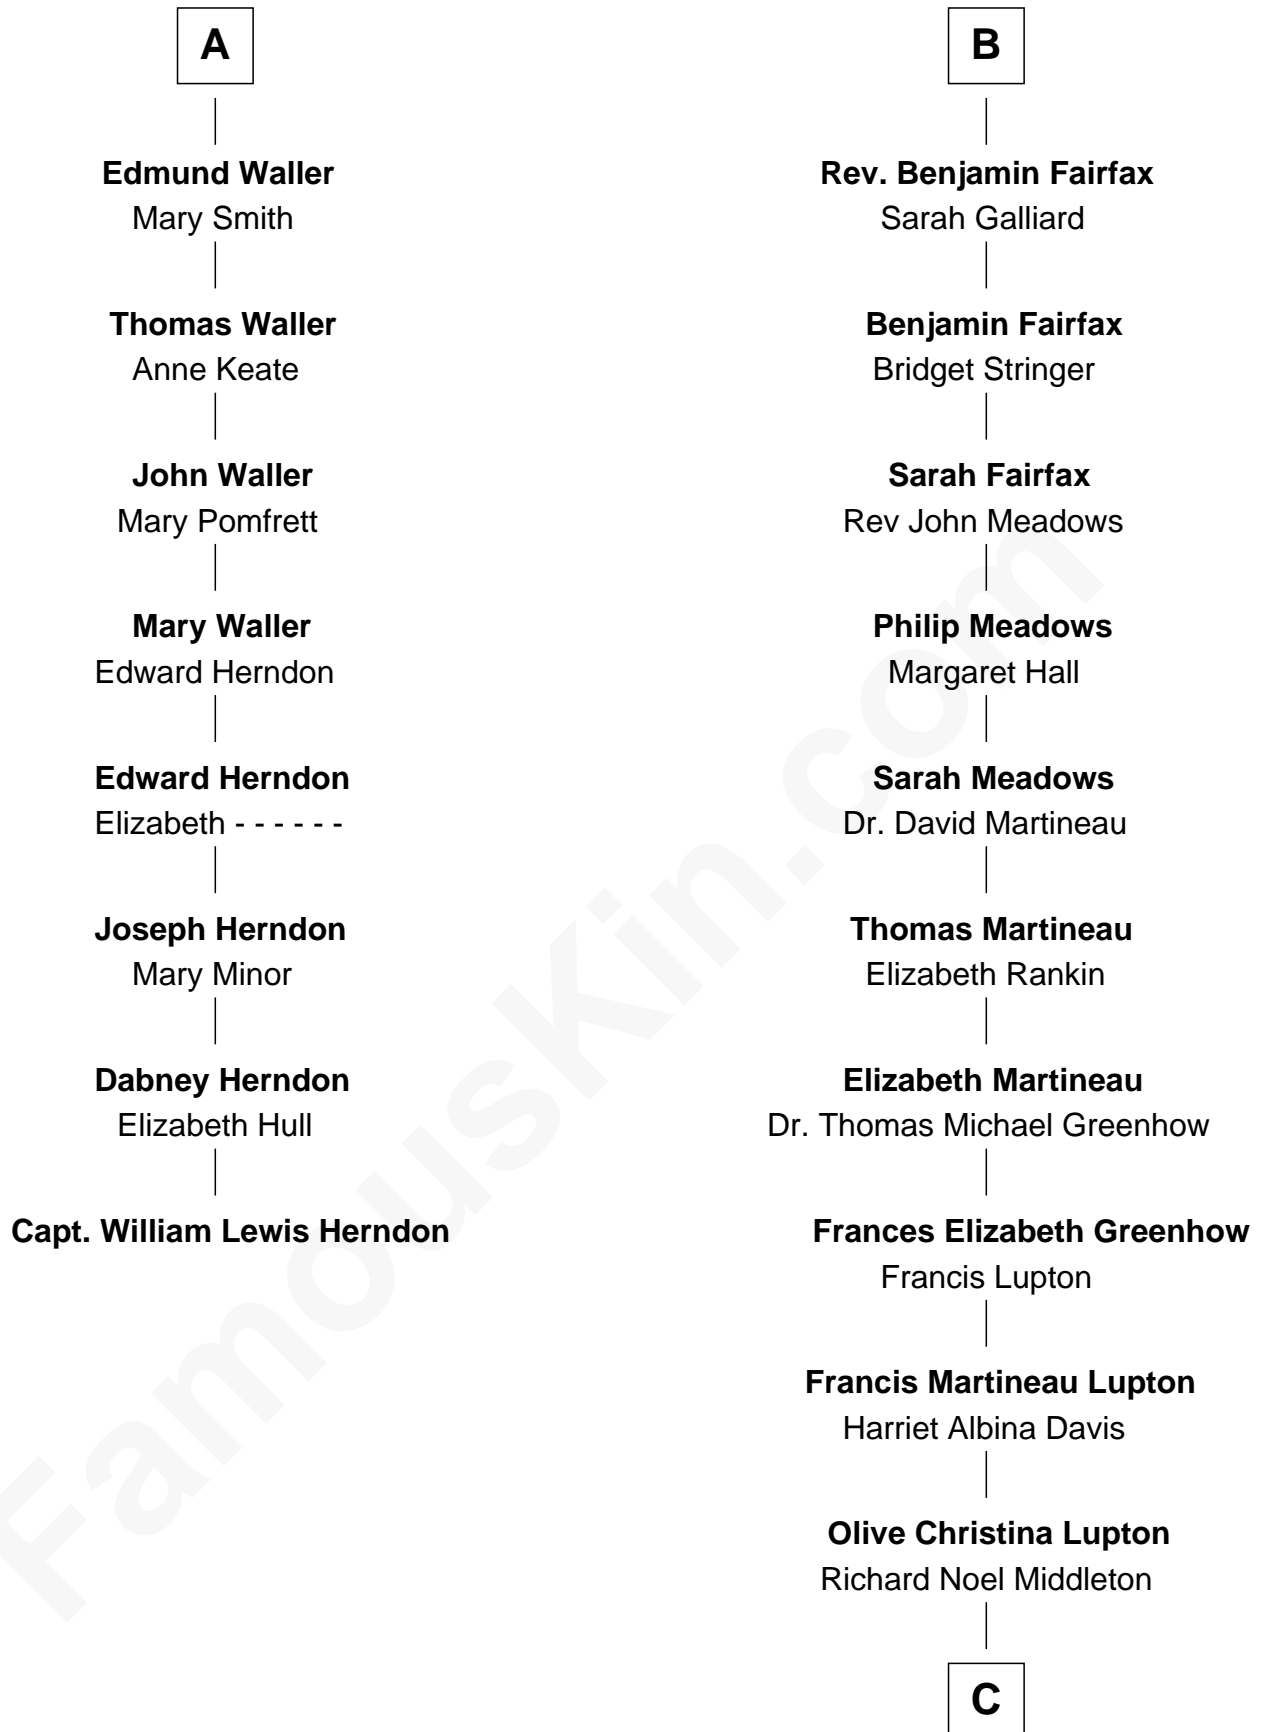

FamousKin.com
Relationship Chart of
Capt. William Lewis Herndon
Captain of the ill fated S.S. Central America

14th cousin 5 times removed of

Catherine Middleton
Princess of Wales

Sir Nicholas Harington
 Isabel English

C

Peter Francis Middleton

Valerie Glassborow

Michael Francis Middleton

Carole Elizabeth Goldsmith

Catherine Middleton

Princess of Wales

FamousKin.com