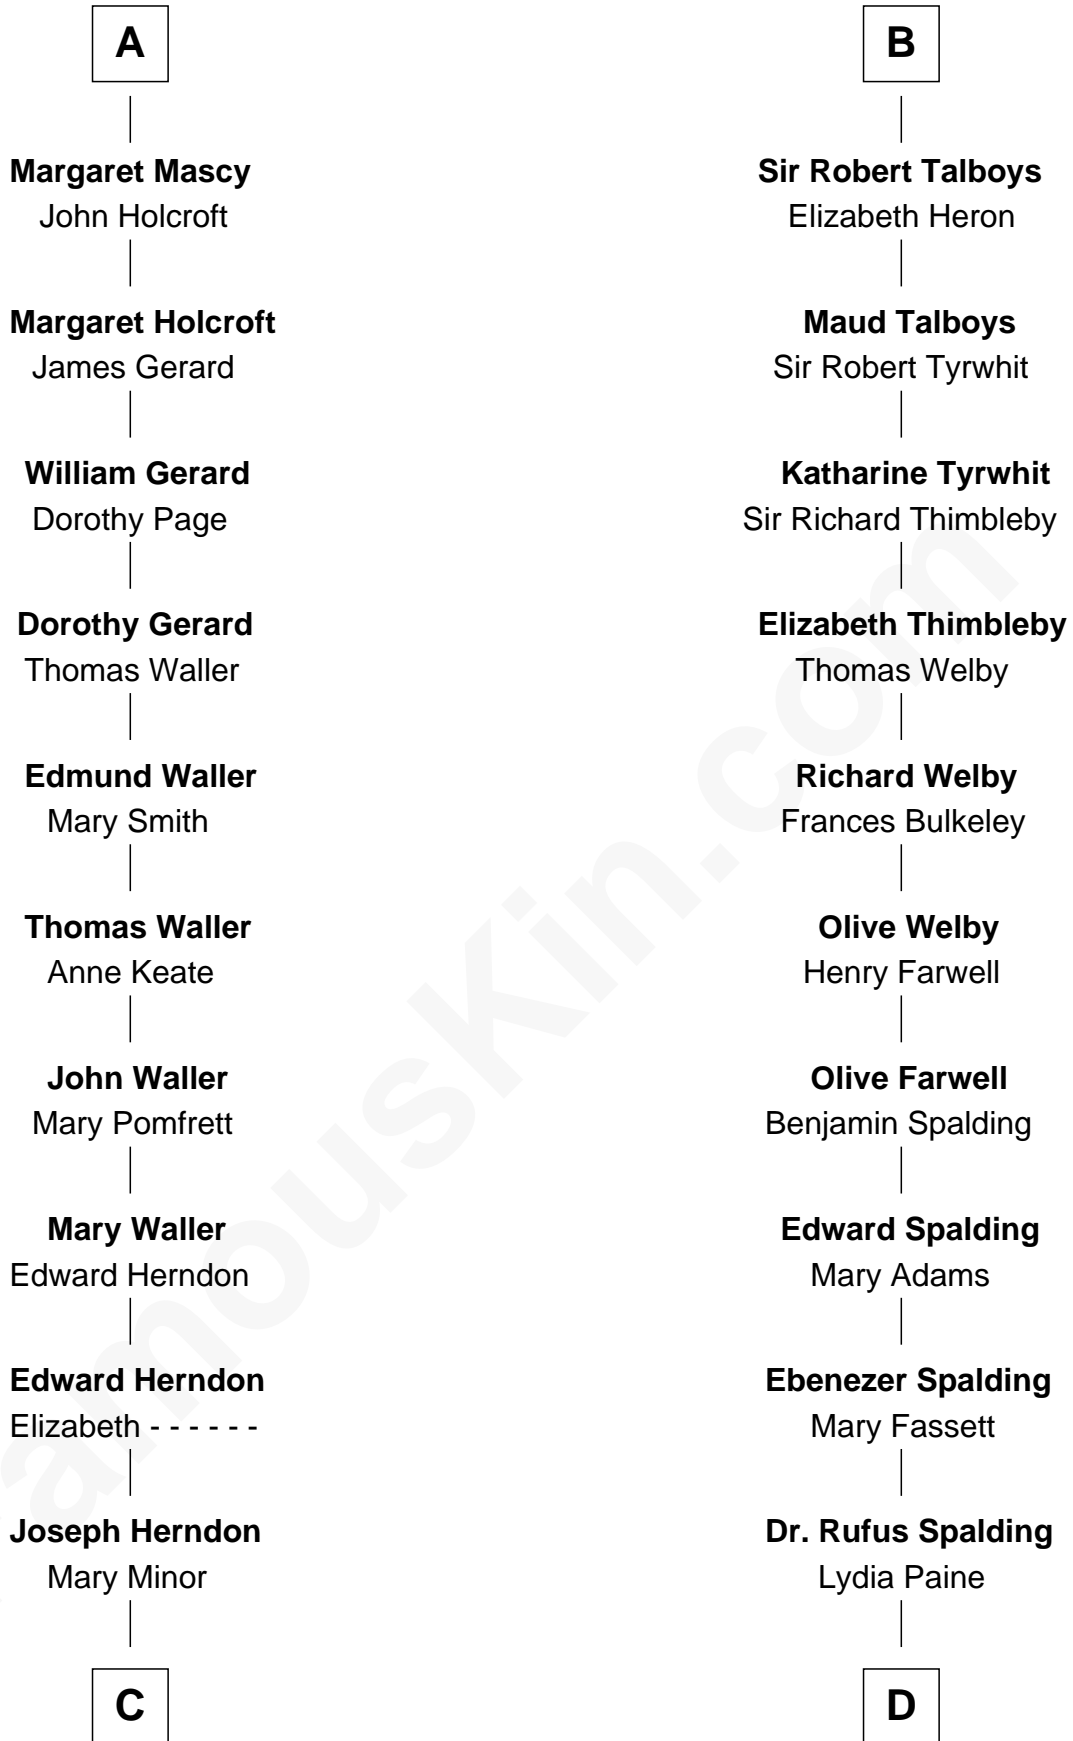

**FamousKin.com**  
**Relationship Chart of**  
**Capt. William Lewis Herndon**  
*Captain of the ill fated S.S. Central America*

18th cousin 1 time removed of

**William Rufus Day**  
*36th U.S. Secretary of State*

FamousKin.com