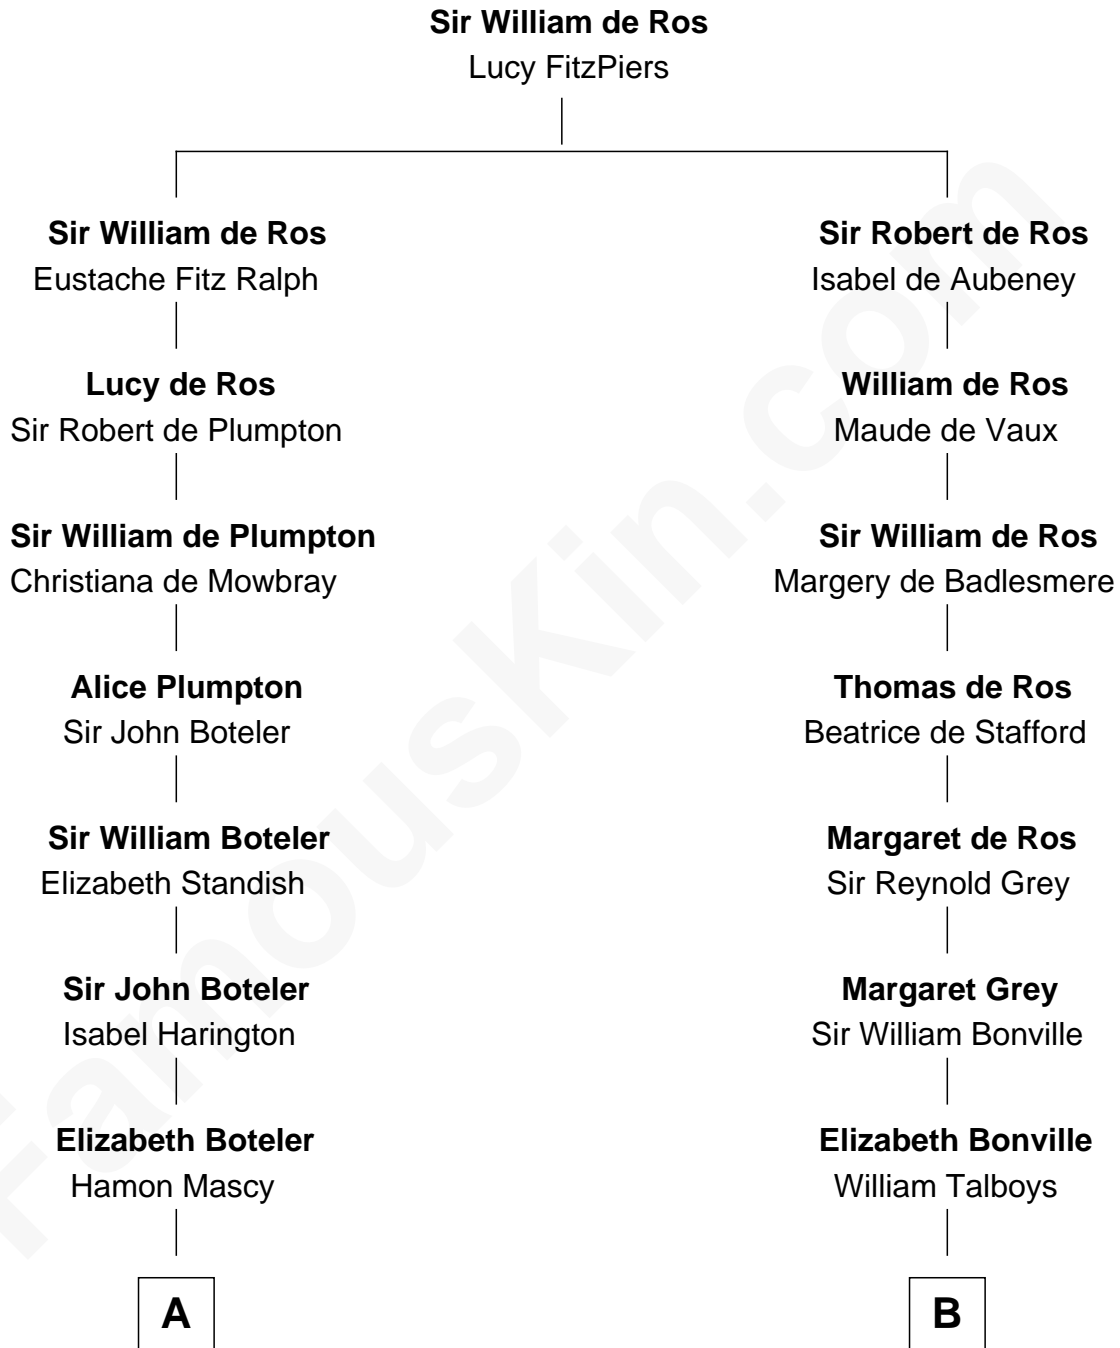

**FamousKin.com**  
**Relationship Chart of**  
**Capt. William Lewis Herndon**  
*Captain of the ill fated S.S. Central America*

18th cousin 1 time removed of

**William Rufus Day**  
*36th U.S. Secretary of State*

FamousKin.com