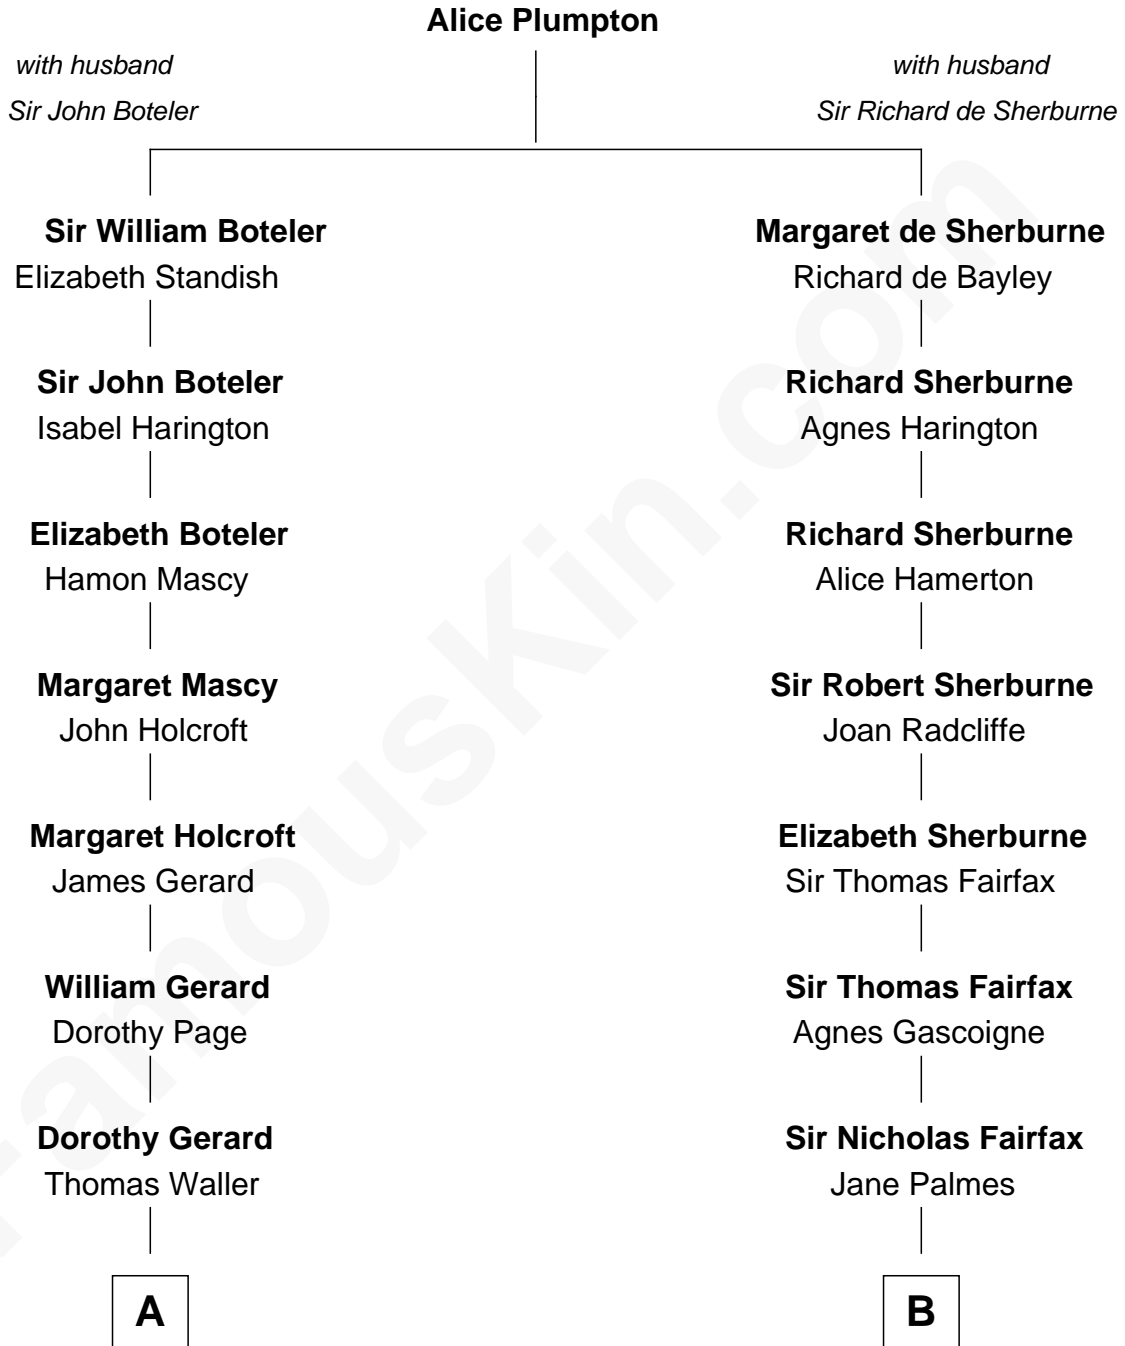

FamousKin.com
Relationship Chart of
Capt. William Lewis Herndon
Captain of the ill fated S.S. Central America

14th cousin 7 times removed of

Prince Harry
Duke of Sussex

C

Charles Robert Spencer

Margaret Baring

Albert Edward John Spencer

Cynthia Elinor Beatrix Hamilton

Edward John Spencer

Frances Ruth Burke Roche

Princess Diana Frances Spencer

Charles III, King of the United Kingdom

Prince Harry

Duke of Sussex