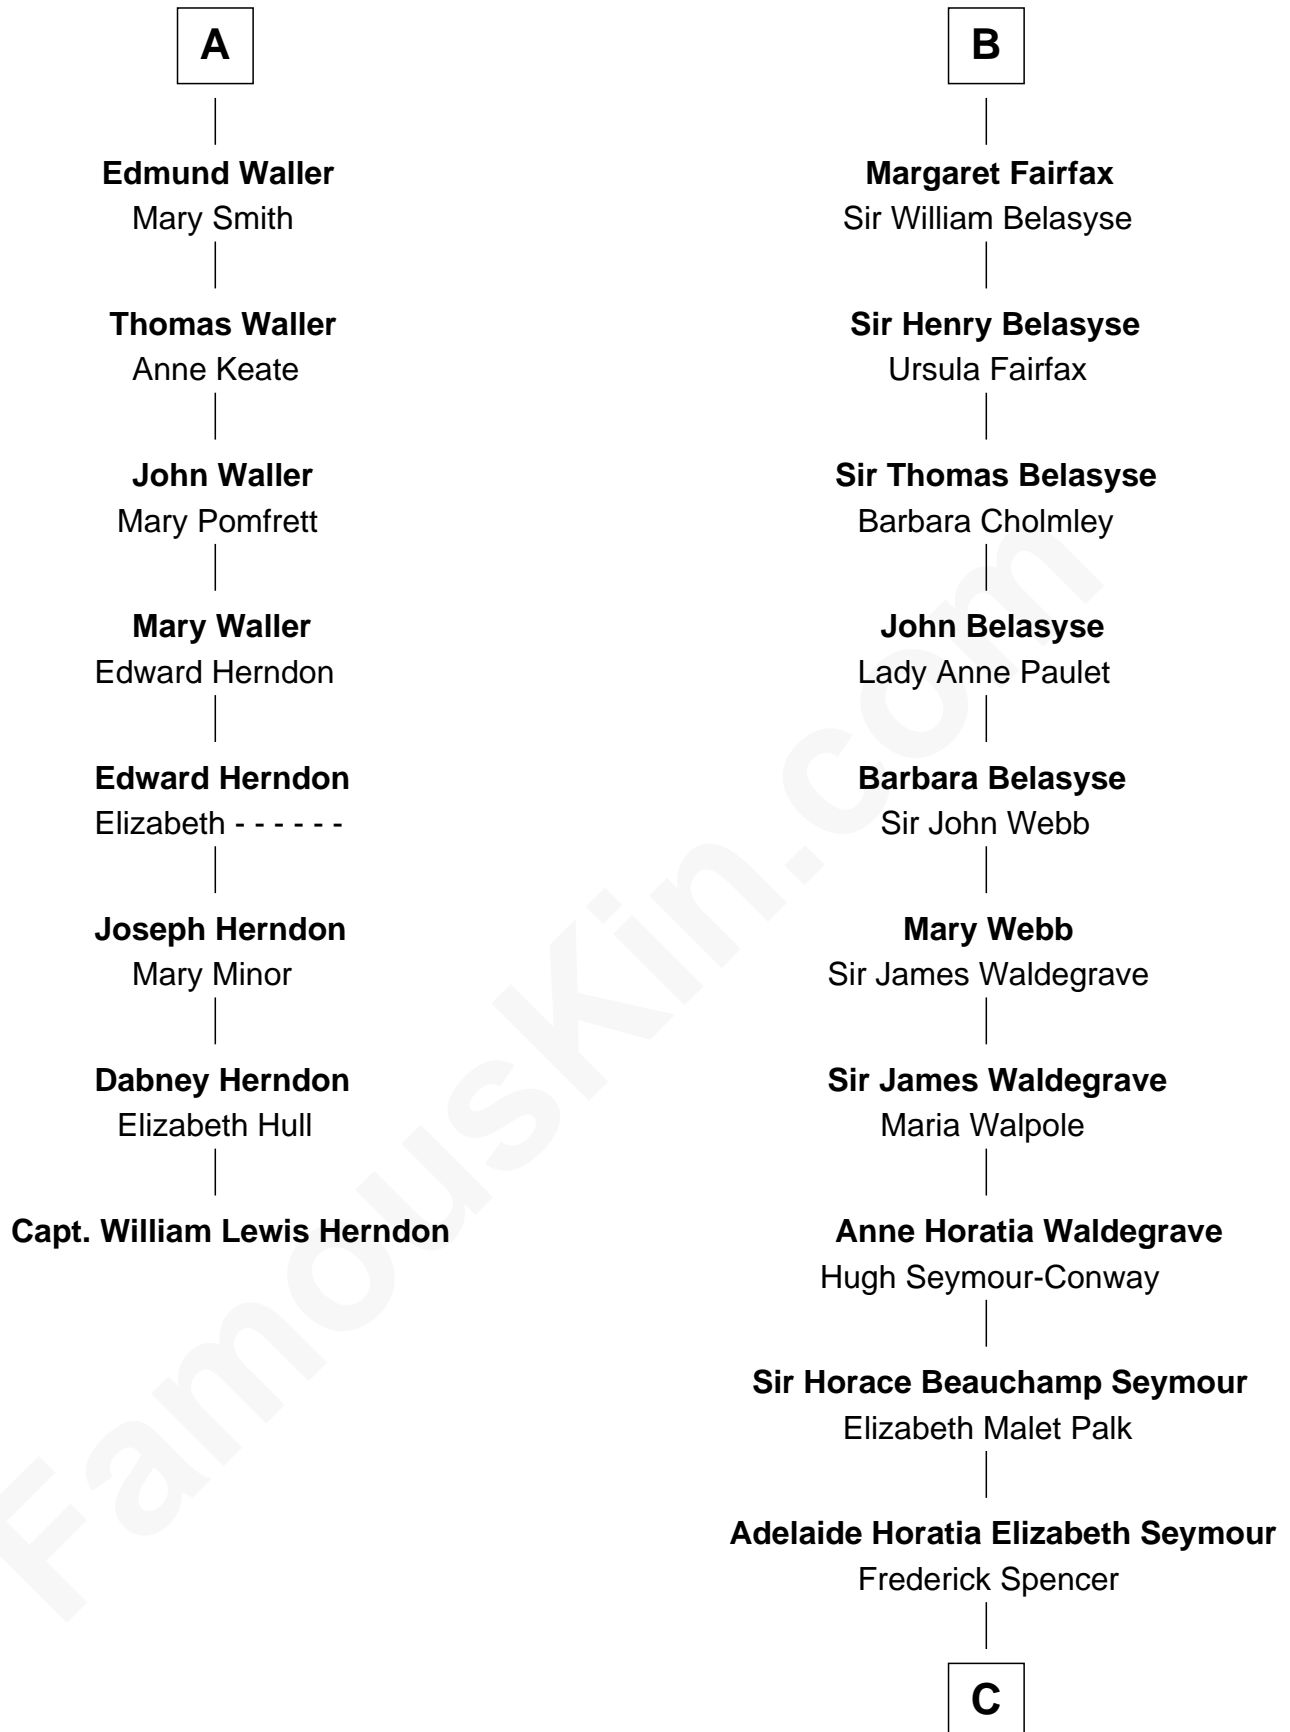

FamousKin.com
Relationship Chart of
Capt. William Lewis Herndon
Captain of the ill fated S.S. Central America

14th cousin 7 times removed of

Prince Harry
Duke of Sussex

C

Charles Robert Spencer

Margaret Baring

Albert Edward John Spencer

Cynthia Elinor Beatrix Hamilton

Edward John Spencer

Frances Ruth Burke Roche

Princess Diana Frances Spencer

Charles III, King of the United Kingdom

Prince Harry

Duke of Sussex