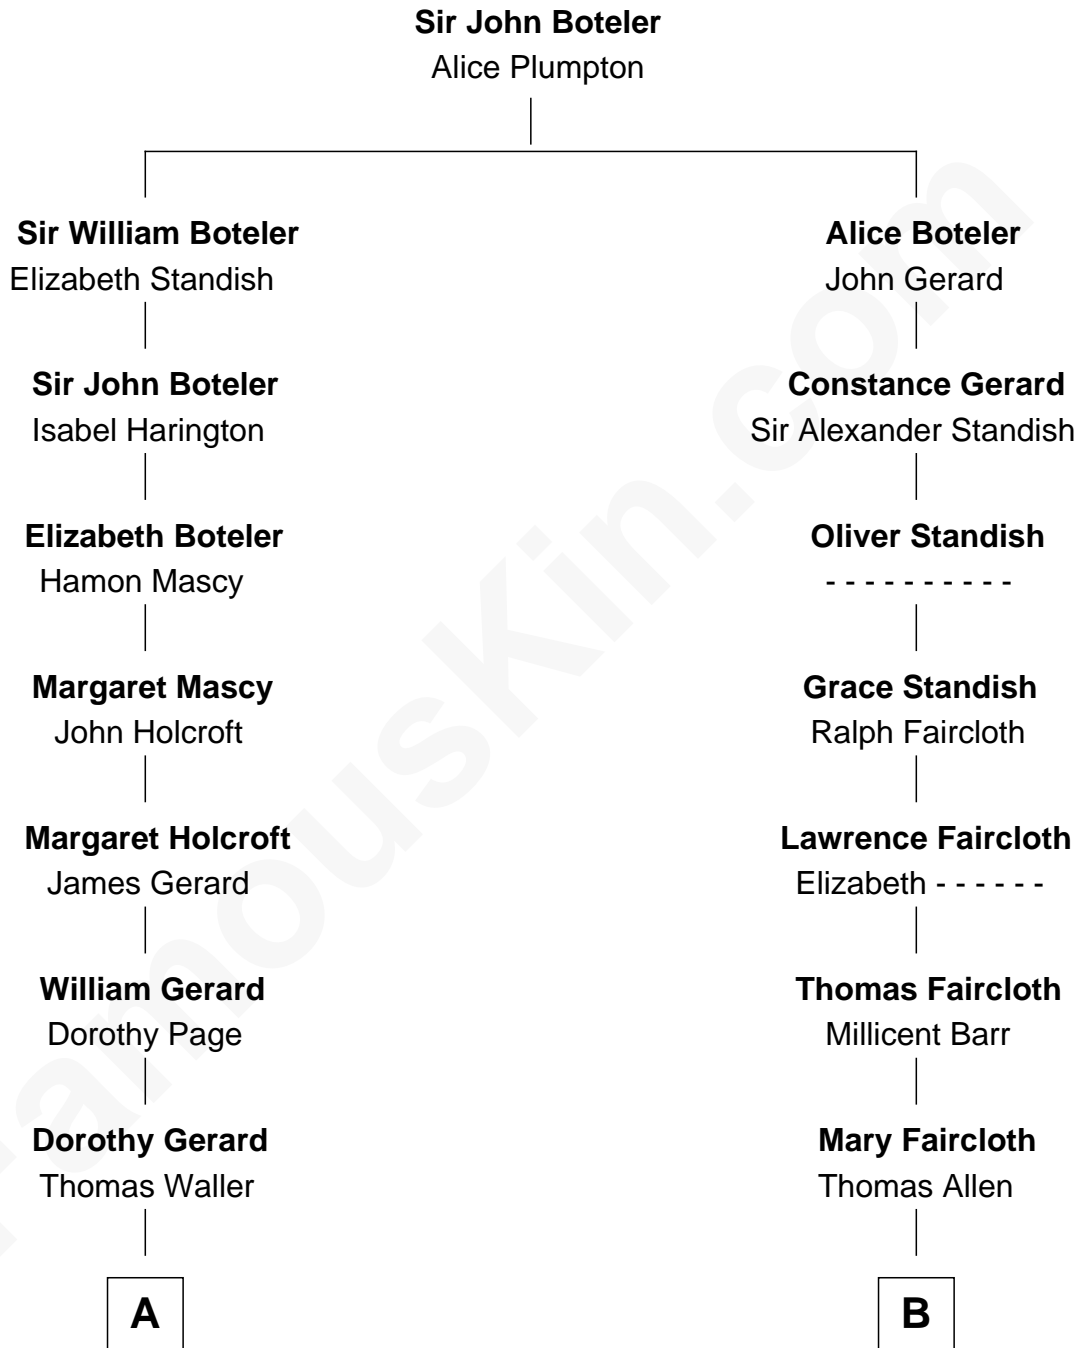

FamousKin.com
Relationship Chart of
Capt. William Lewis Herndon
Captain of the ill fated S.S. Central America

14th cousin 5 times removed of

Harry Chapin
Singer and Songwriter

C

James Ormsbee Chapin

Abigail Beal Forbes

James Forbes Chapin

Jeanne Elspeth Burke

Harry Chapin

Singer and Songwriter

FamousKin.com