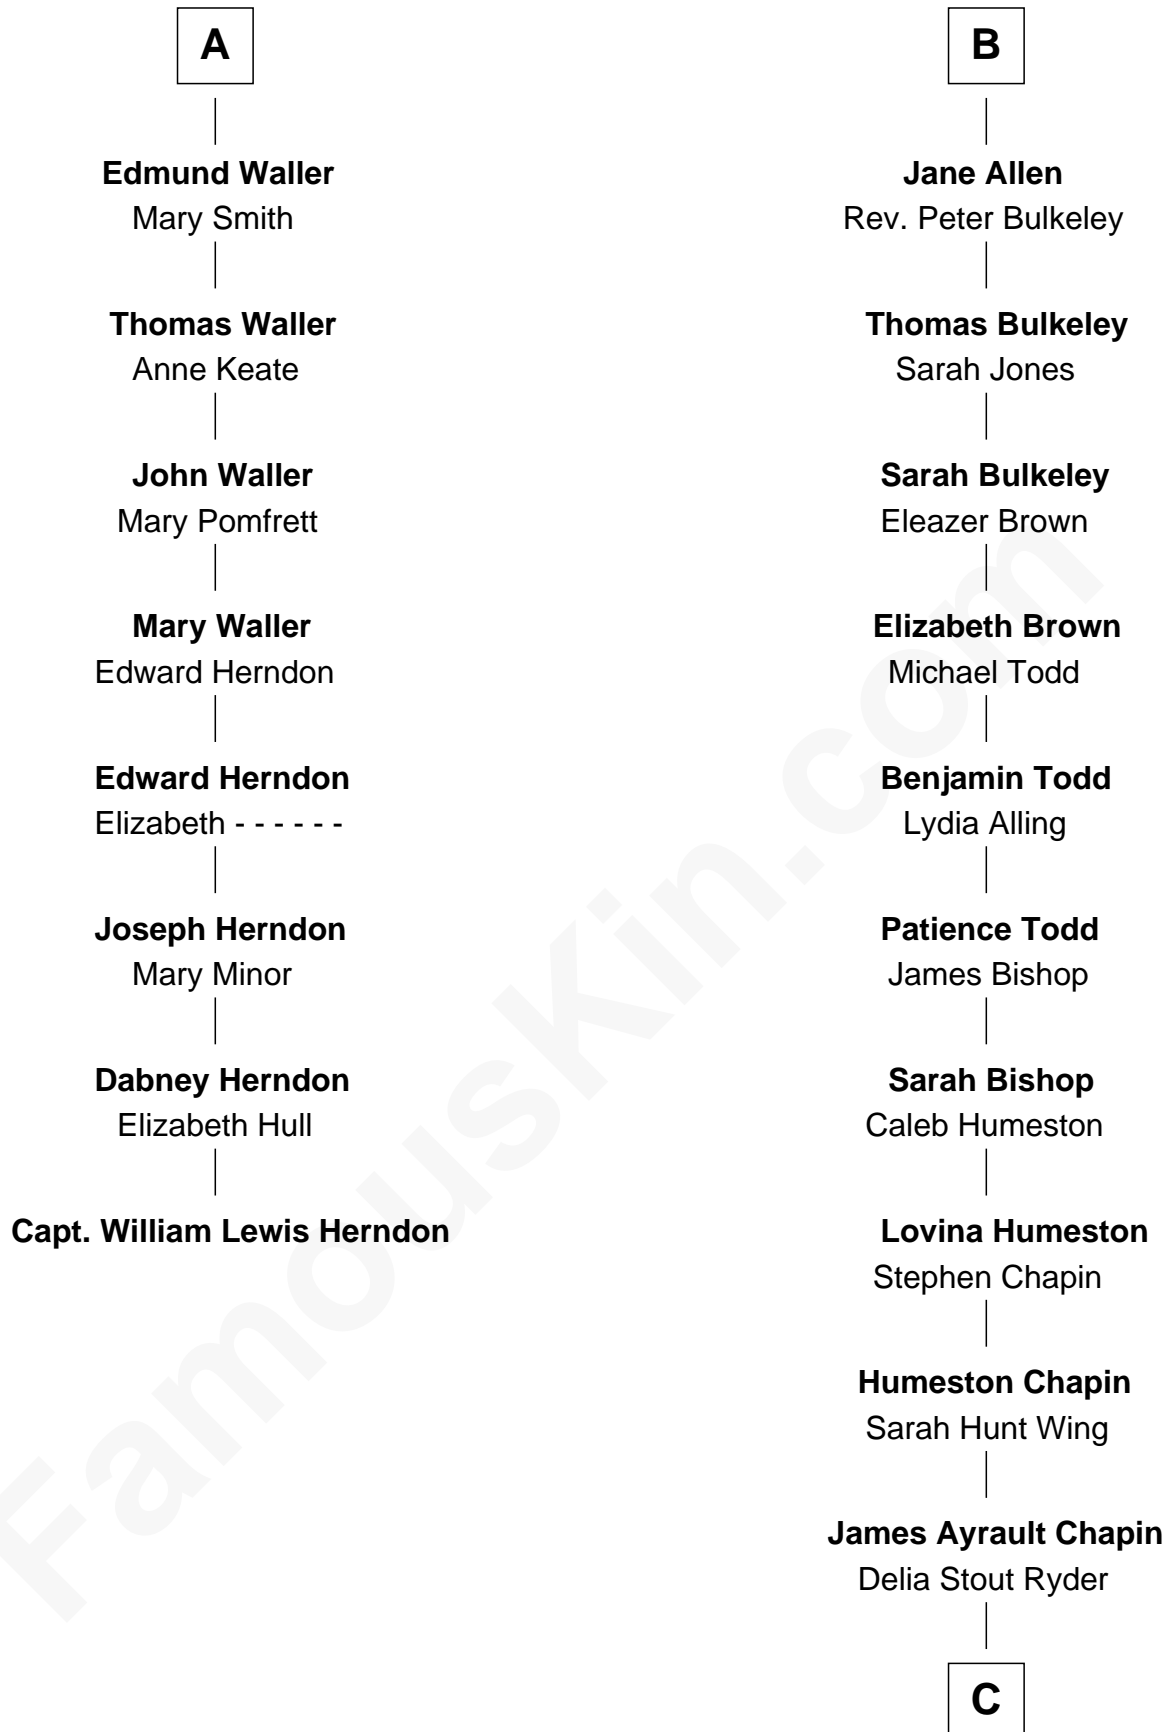

FamousKin.com
Relationship Chart of
Capt. William Lewis Herndon
Captain of the ill fated S.S. Central America

14th cousin 5 times removed of

Harry Chapin
Singer and Songwriter

C

James Ormsbee Chapin

Abigail Beal Forbes