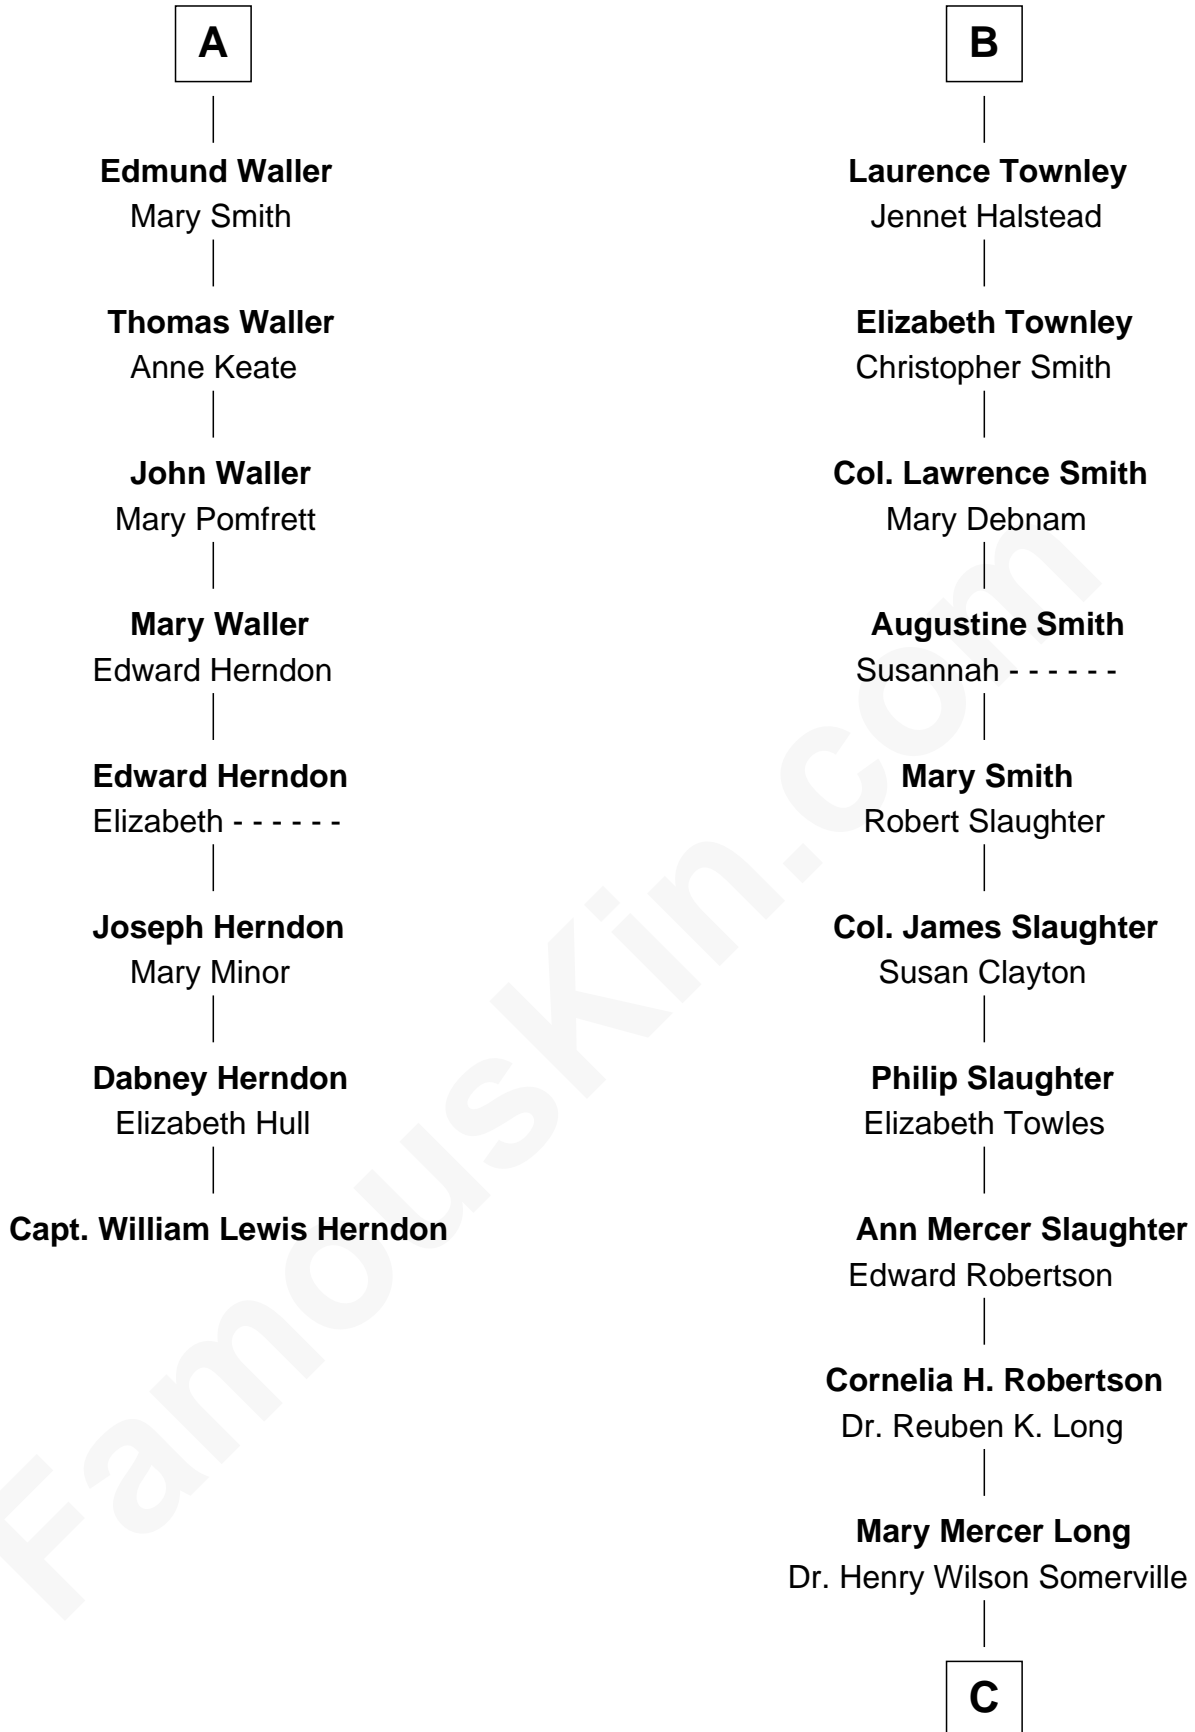

FamousKin.com
Relationship Chart of
Capt. William Lewis Herndon
Captain of the ill fated S.S. Central America

14th cousin 6 times removed of

Edward Norton
Movie Actor

C

—
Cornelia Long Somerville

Joseph Kent Harrison

—
Betty Kent Harrison

Edward Mower Norton

—
Edward Mower Norton

Lydia Robinson Rouse

—
Edward Norton

Movie Actor