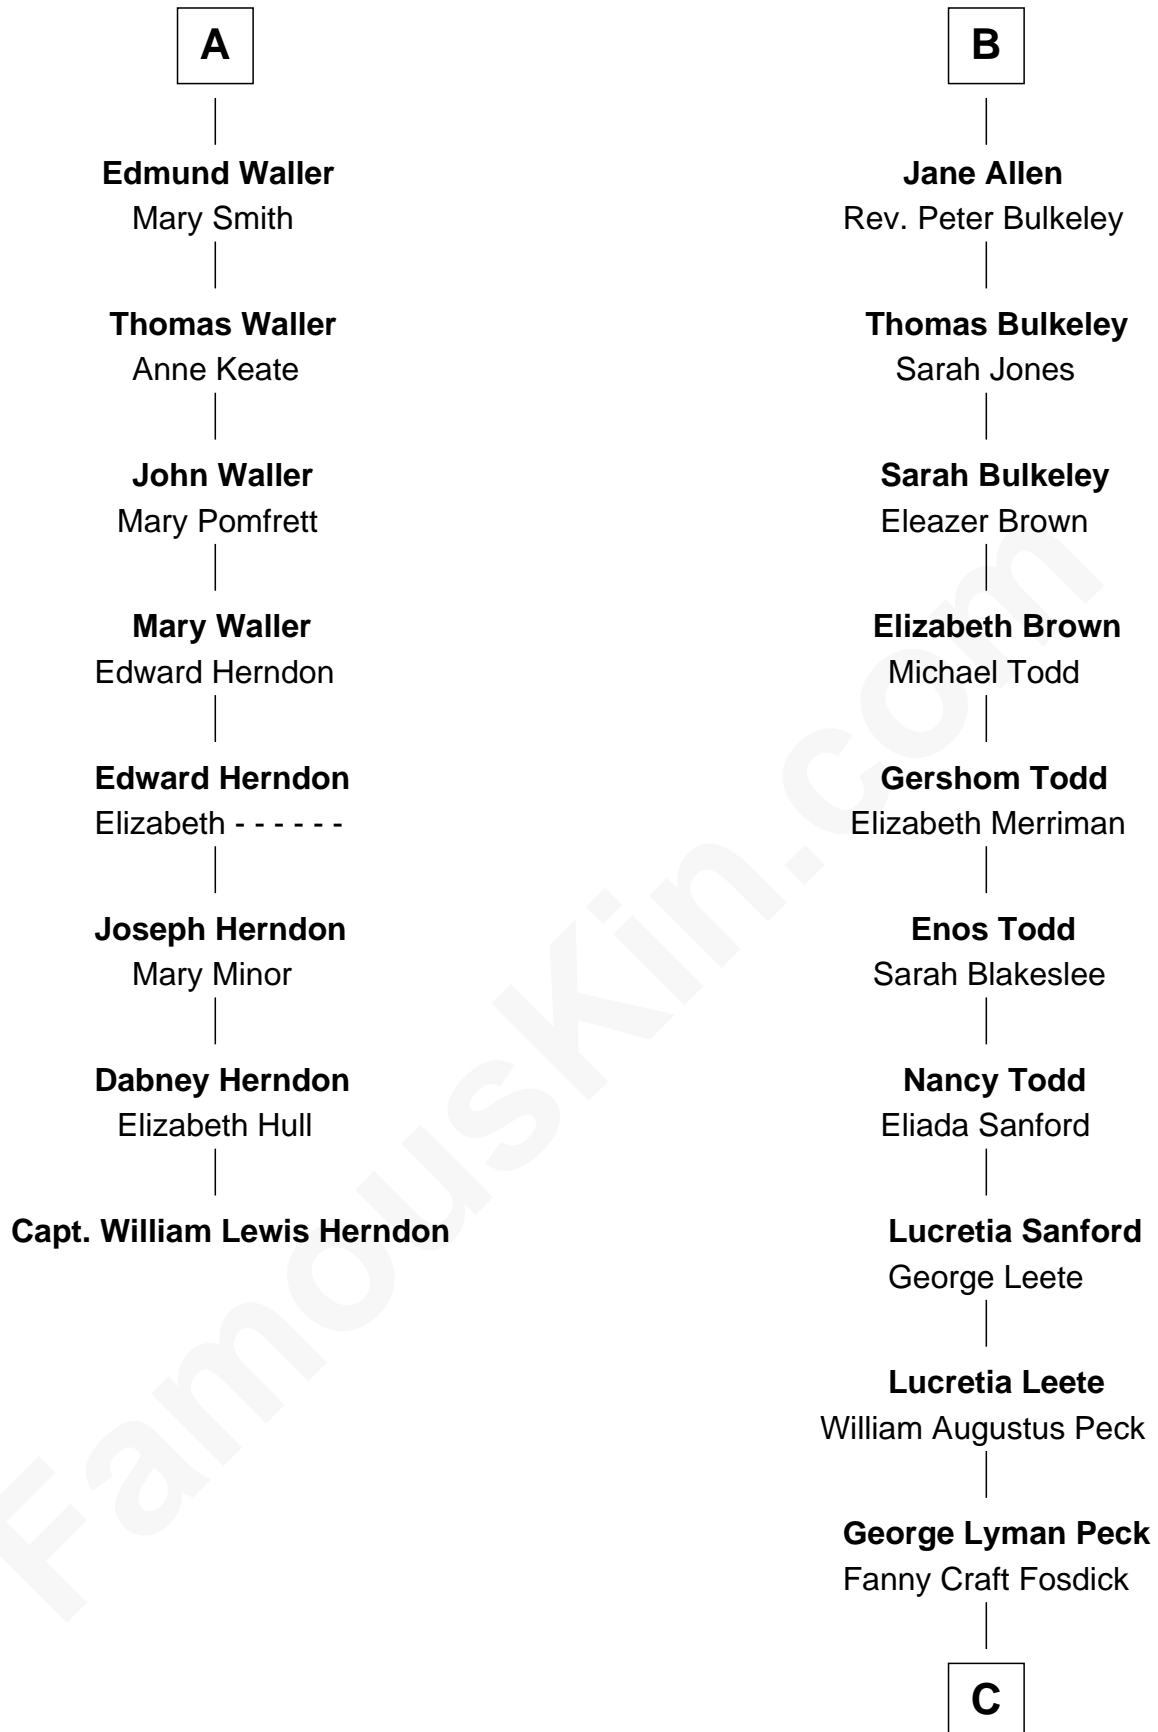

**FamousKin.com**  
**Relationship Chart of**  
**Capt. William Lewis Herndon**  
*Captain of the ill fated S.S. Central America*

**14th cousin 6 times removed of**

**Mizuo Peck**  
*TV and Movie Actress*

**C**

**George Leete Peck**  
Katharine May Tolles

**Laurence Tolles Peck**  
Barbara Field

**George Leete Peck**  
Sanae Mizusawa

**Mizuo Peck**  
*TV and Movie Actress*