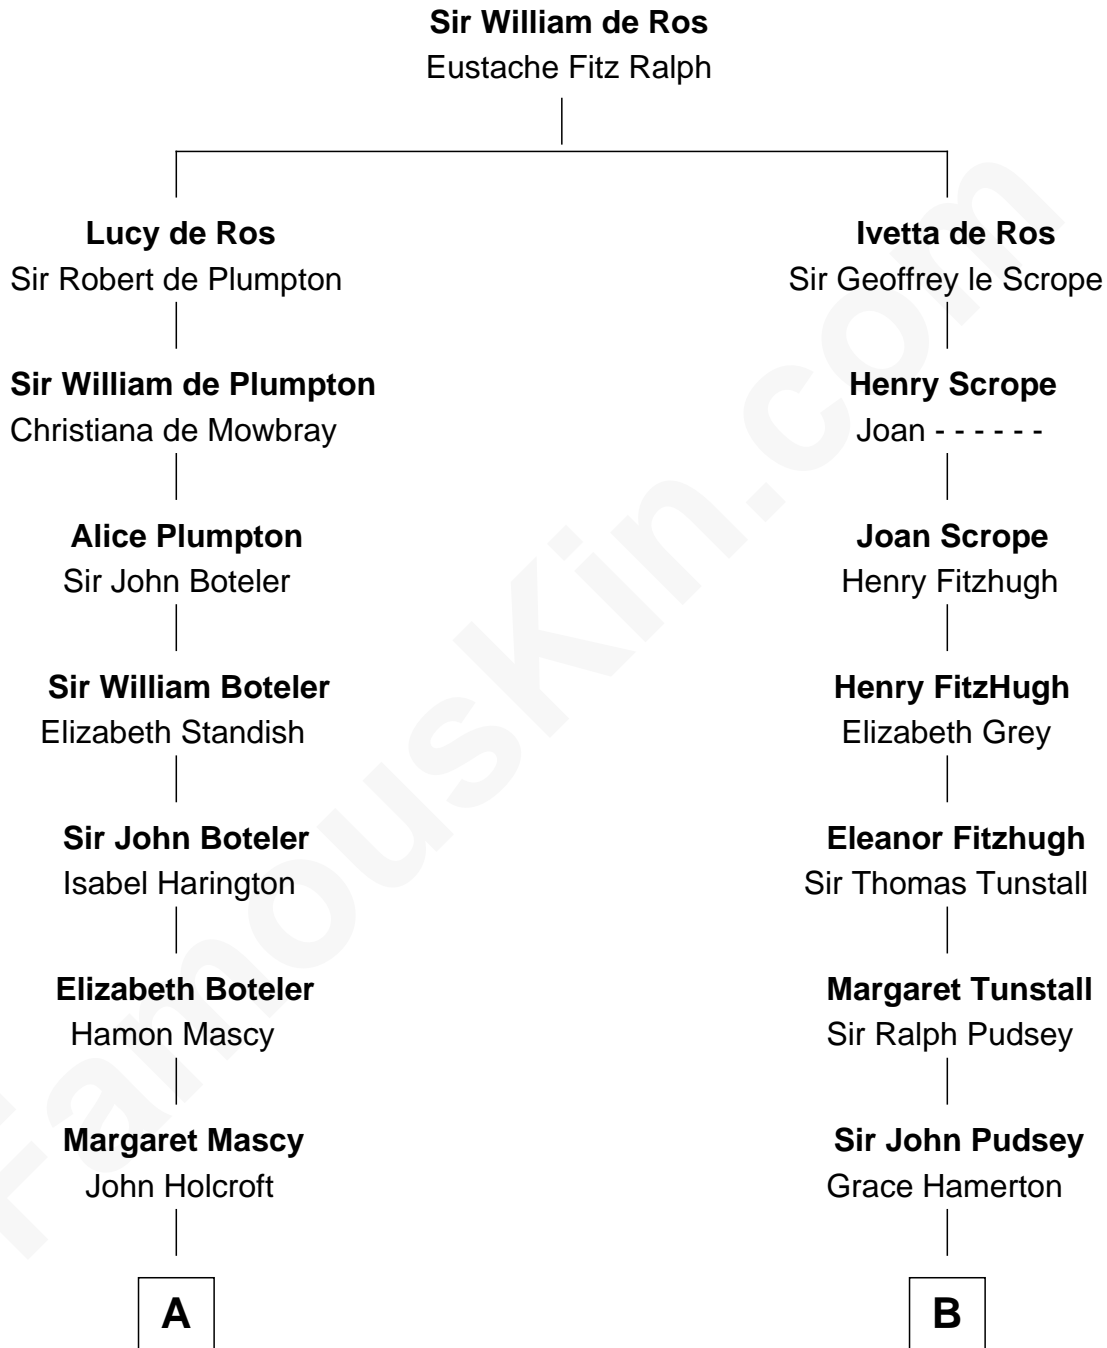

FamousKin.com
Relationship Chart of
Capt. William Lewis Herndon
Captain of the ill fated S.S. Central America

17th cousin of
Richard Henry Lee
Signer of the Declaration of Independence

A

Margaret Holcroft

James Gerard

William Gerard

Dorothy Page

Dorothy Gerard

Thomas Waller

Edmund Waller

Mary Smith

Thomas Waller