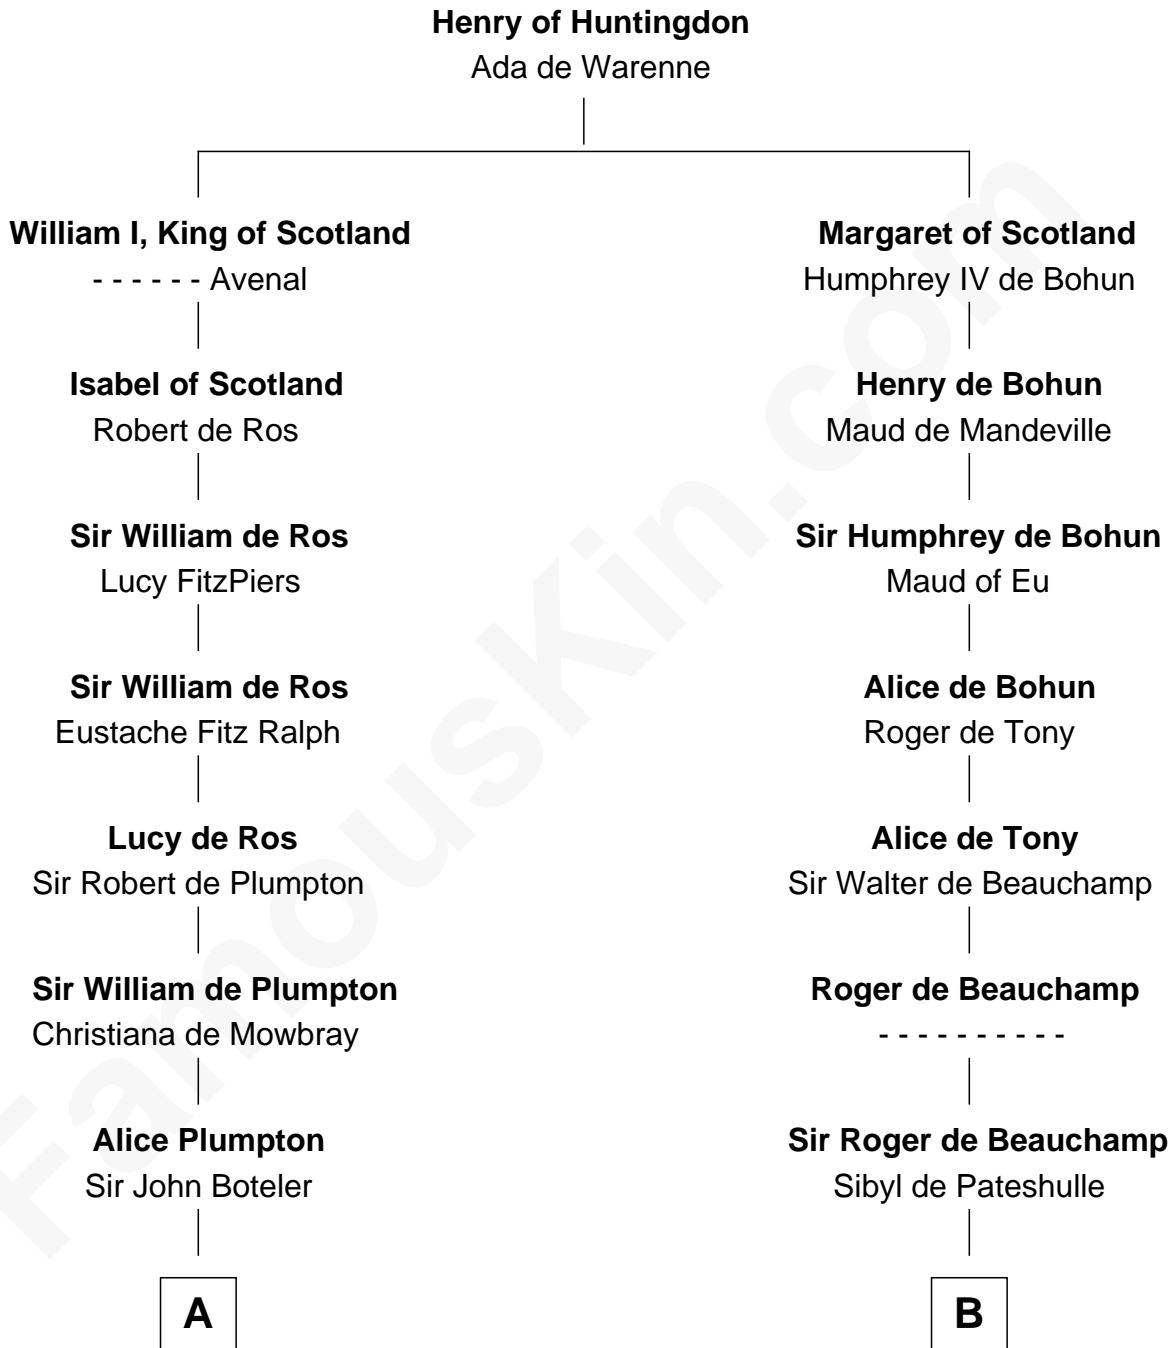

FamousKin.com
Relationship Chart of
Capt. William Lewis Herndon
Captain of the ill fated S.S. Central America

13th cousin 8 times removed of

King Henry VIII
King of England

C

—
Mary Waller
Edward Herndon

—
Edward Herndon
Elizabeth - - - - -

—
Joseph Herndon
Mary Minor

—
Dabney Herndon
Elizabeth Hull

—
Capt. William Lewis Herndon

FamousKin.com