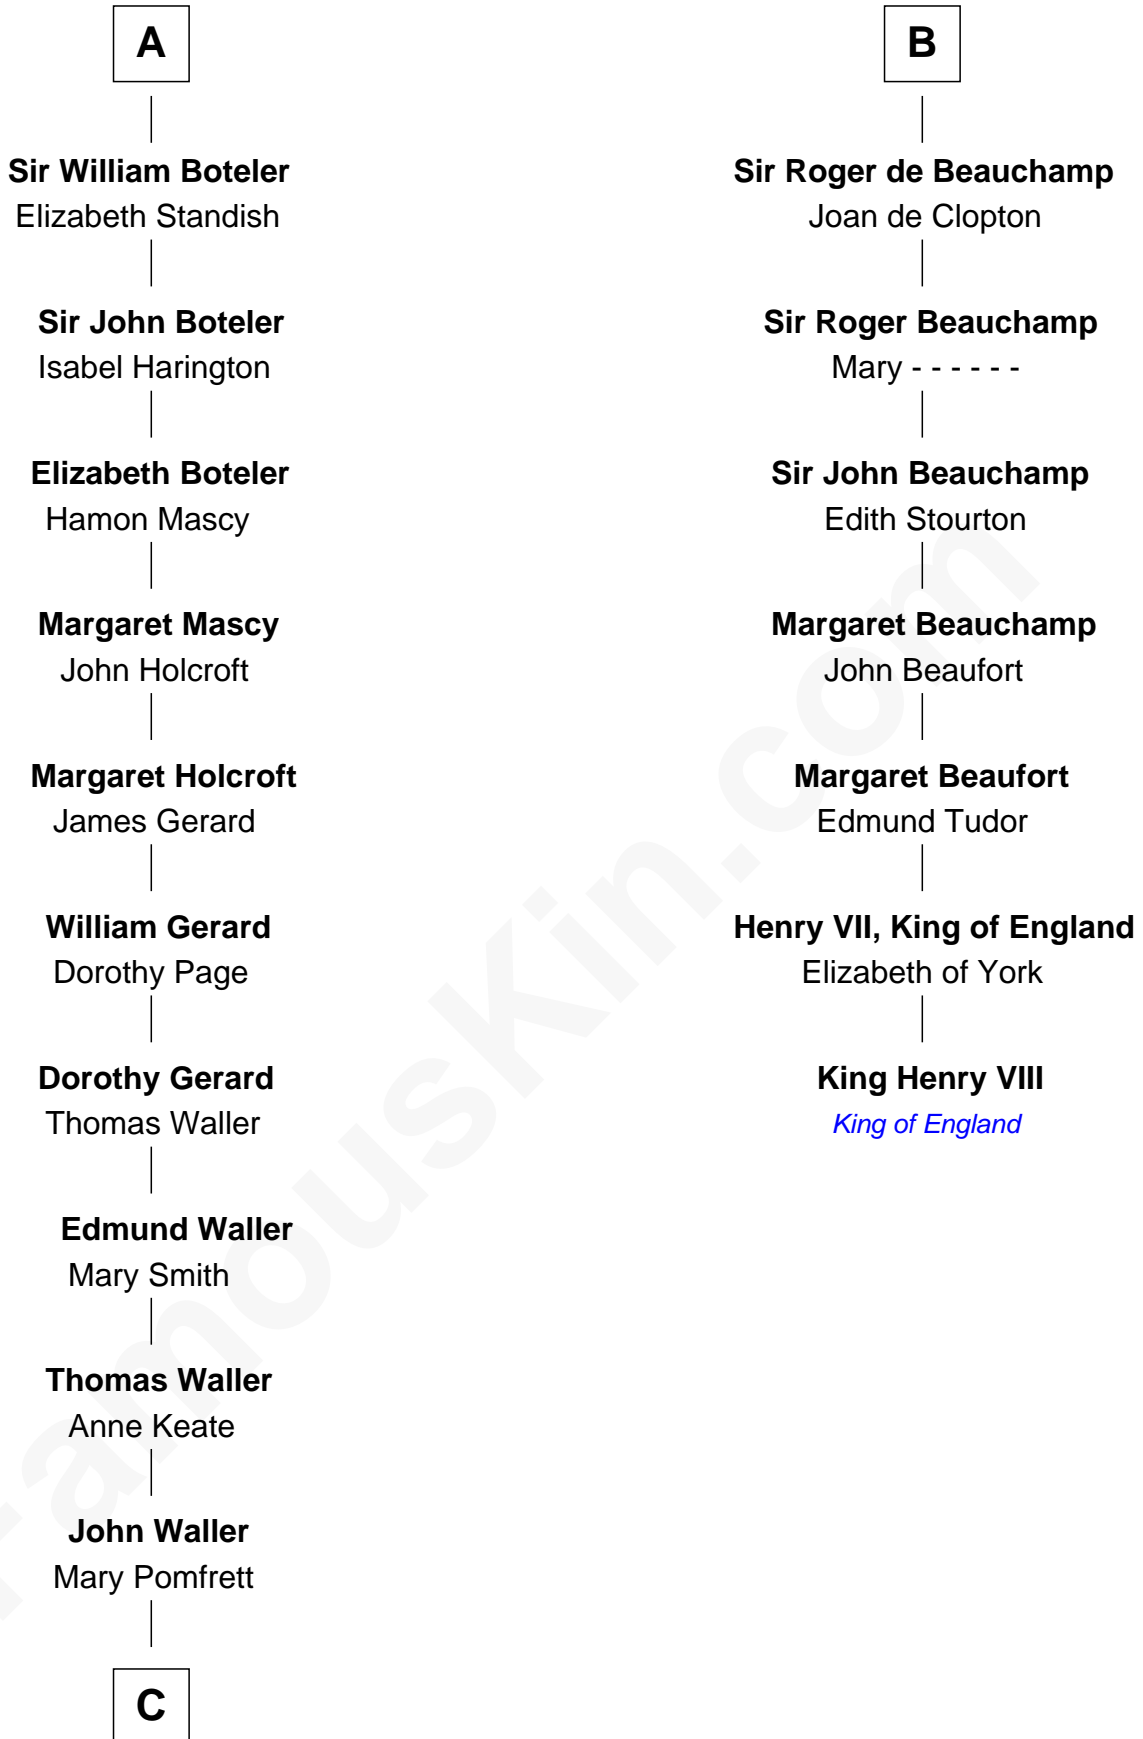

FamousKin.com
Relationship Chart of
Capt. William Lewis Herndon
Captain of the ill fated S.S. Central America

13th cousin 8 times removed of

King Henry VIII
King of England

C

—
Mary Waller
Edward Herndon

—
Edward Herndon
Elizabeth - - - - -

—
Joseph Herndon
Mary Minor

—
Dabney Herndon
Elizabeth Hull

—
Capt. William Lewis Herndon

FamousKin.com