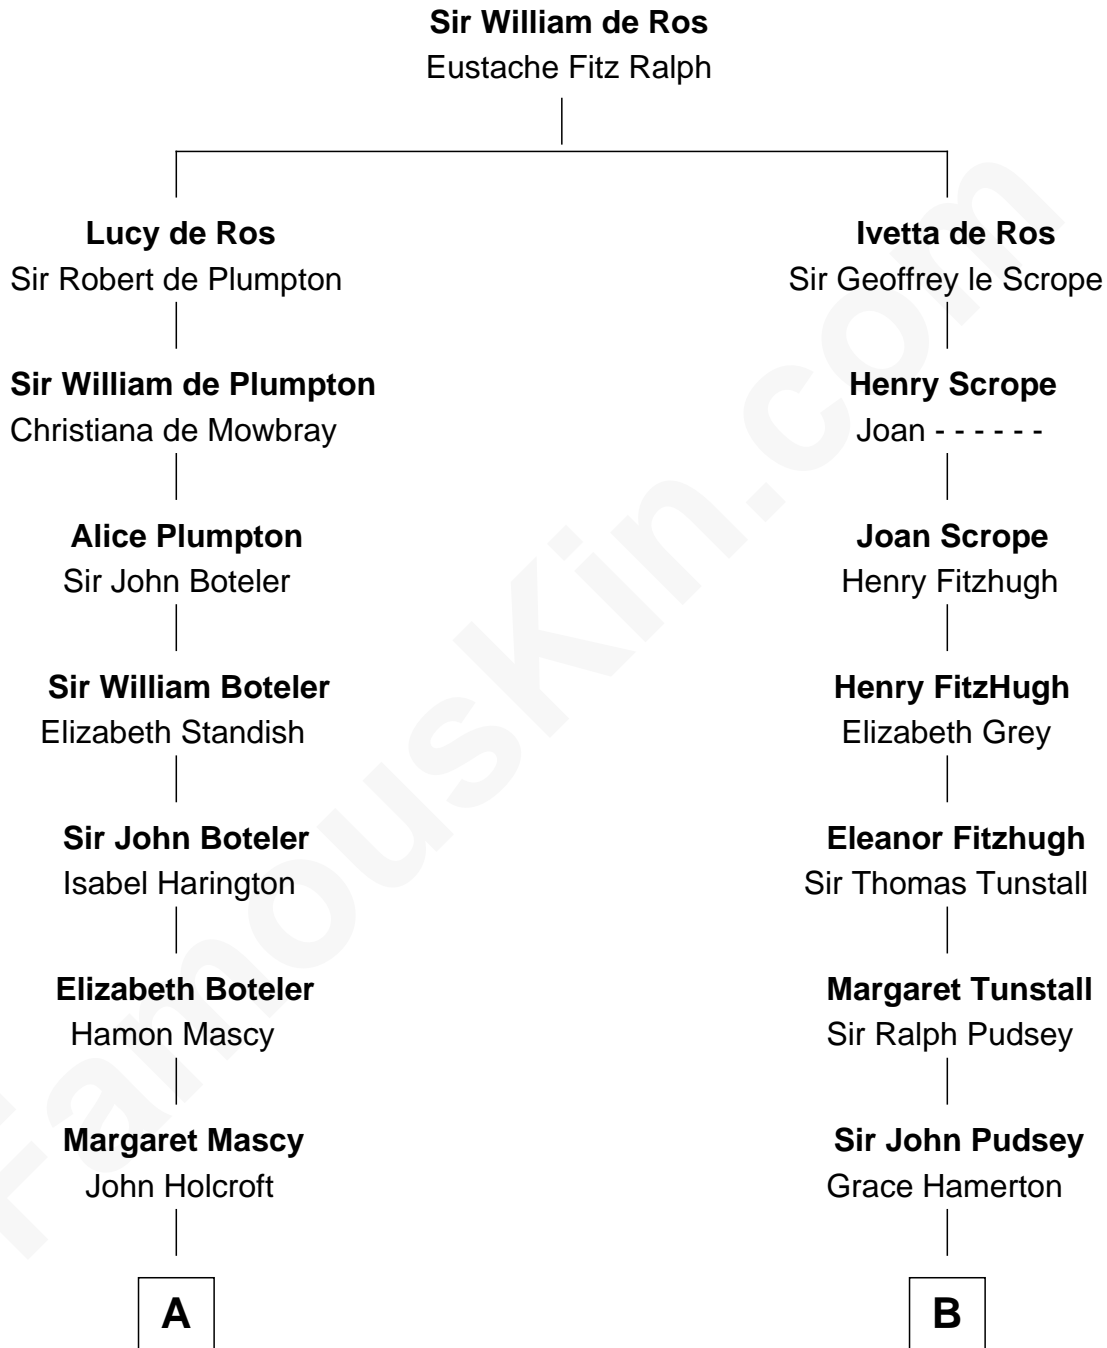

**FamousKin.com**  
**Relationship Chart of**  
**Capt. William Lewis Herndon**  
*Captain of the ill fated S.S. Central America*

**17th cousin of**  
**Francis Lightfoot Lee**  
*Signer of the Declaration of Independence*

**A**

**Margaret Holcroft**

James Gerard

**William Gerard**

Dorothy Page

**Dorothy Gerard**

Thomas Waller

**Edmund Waller**