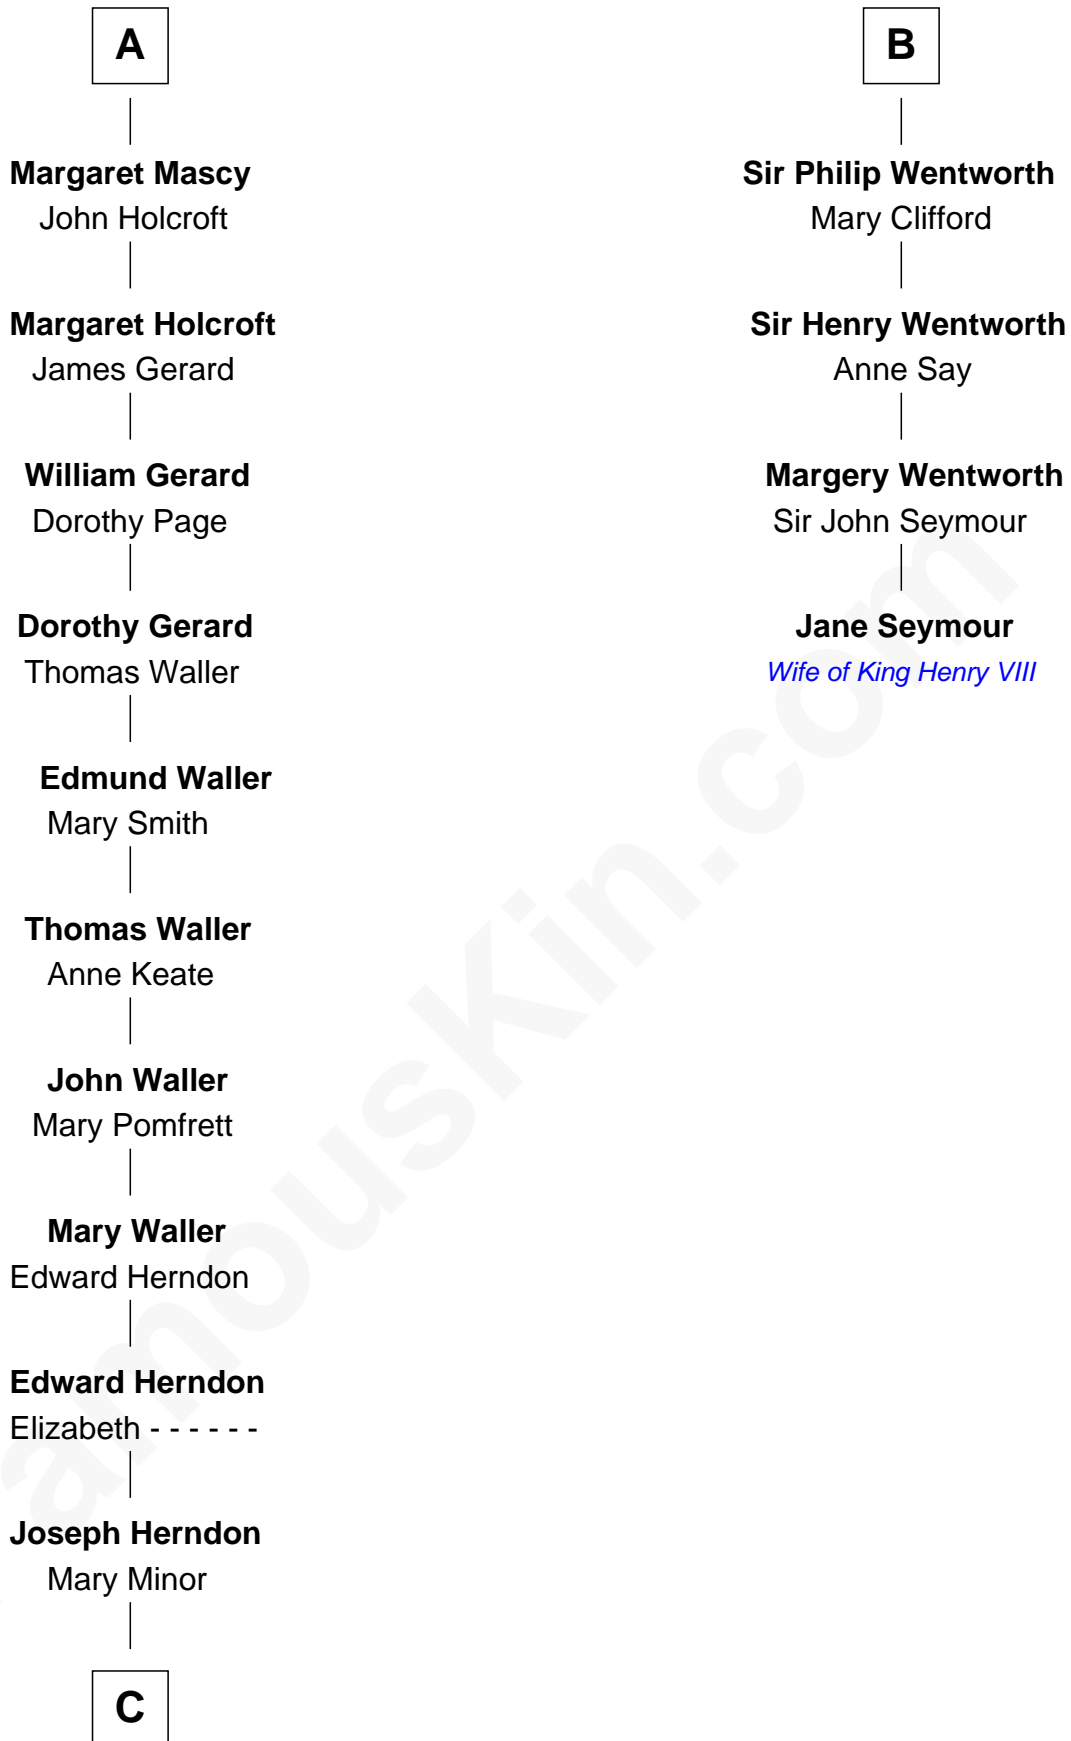

FamousKin.com
Relationship Chart of
Capt. William Lewis Herndon
Captain of the ill fated S.S. Central America

10th cousin 8 times removed of

Jane Seymour
3rd Wife of King Henry VIII

FamousKin.com