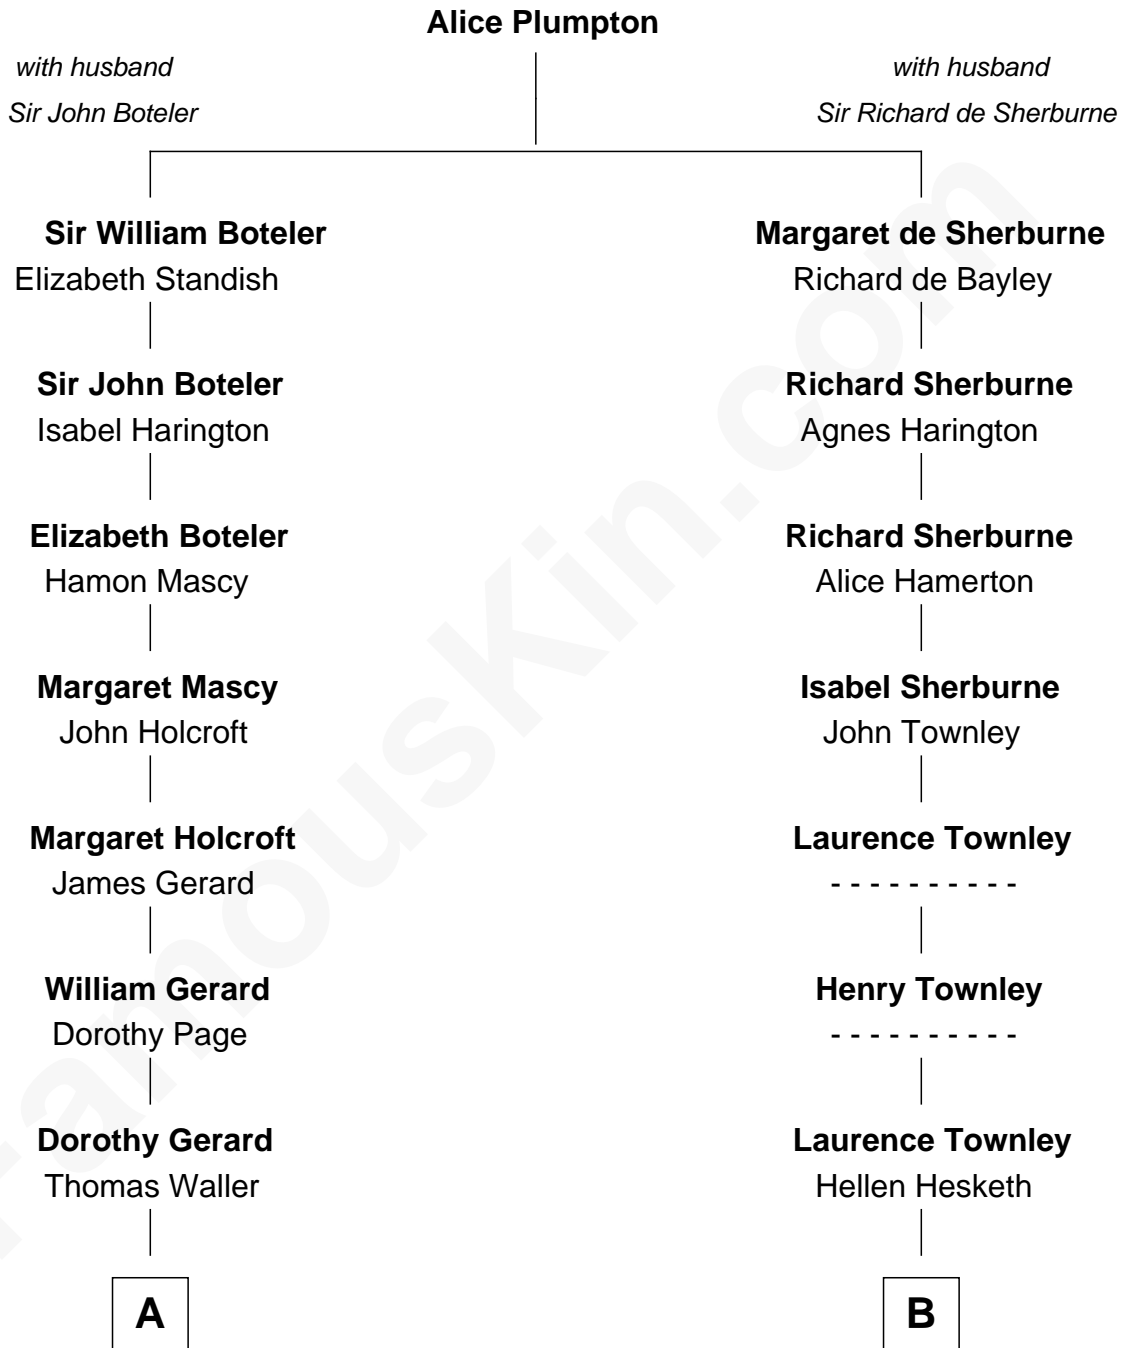

FamousKin.com
Relationship Chart of
Capt. William Lewis Herndon
Captain of the ill fated S.S. Central America

14th cousin 6 times removed of

Queen Elizabeth II
Queen of the United Kingdom

C

Frances Dora Smith

Claude Bowes-Lyon

Claude George Bowes-Lyon

Cecilia Nina Cavendish-Bentinck

Elizabeth Bowes-Lyon

George VI, King of the United Kingdom

Queen Elizabeth II

Queen of the United Kingdom