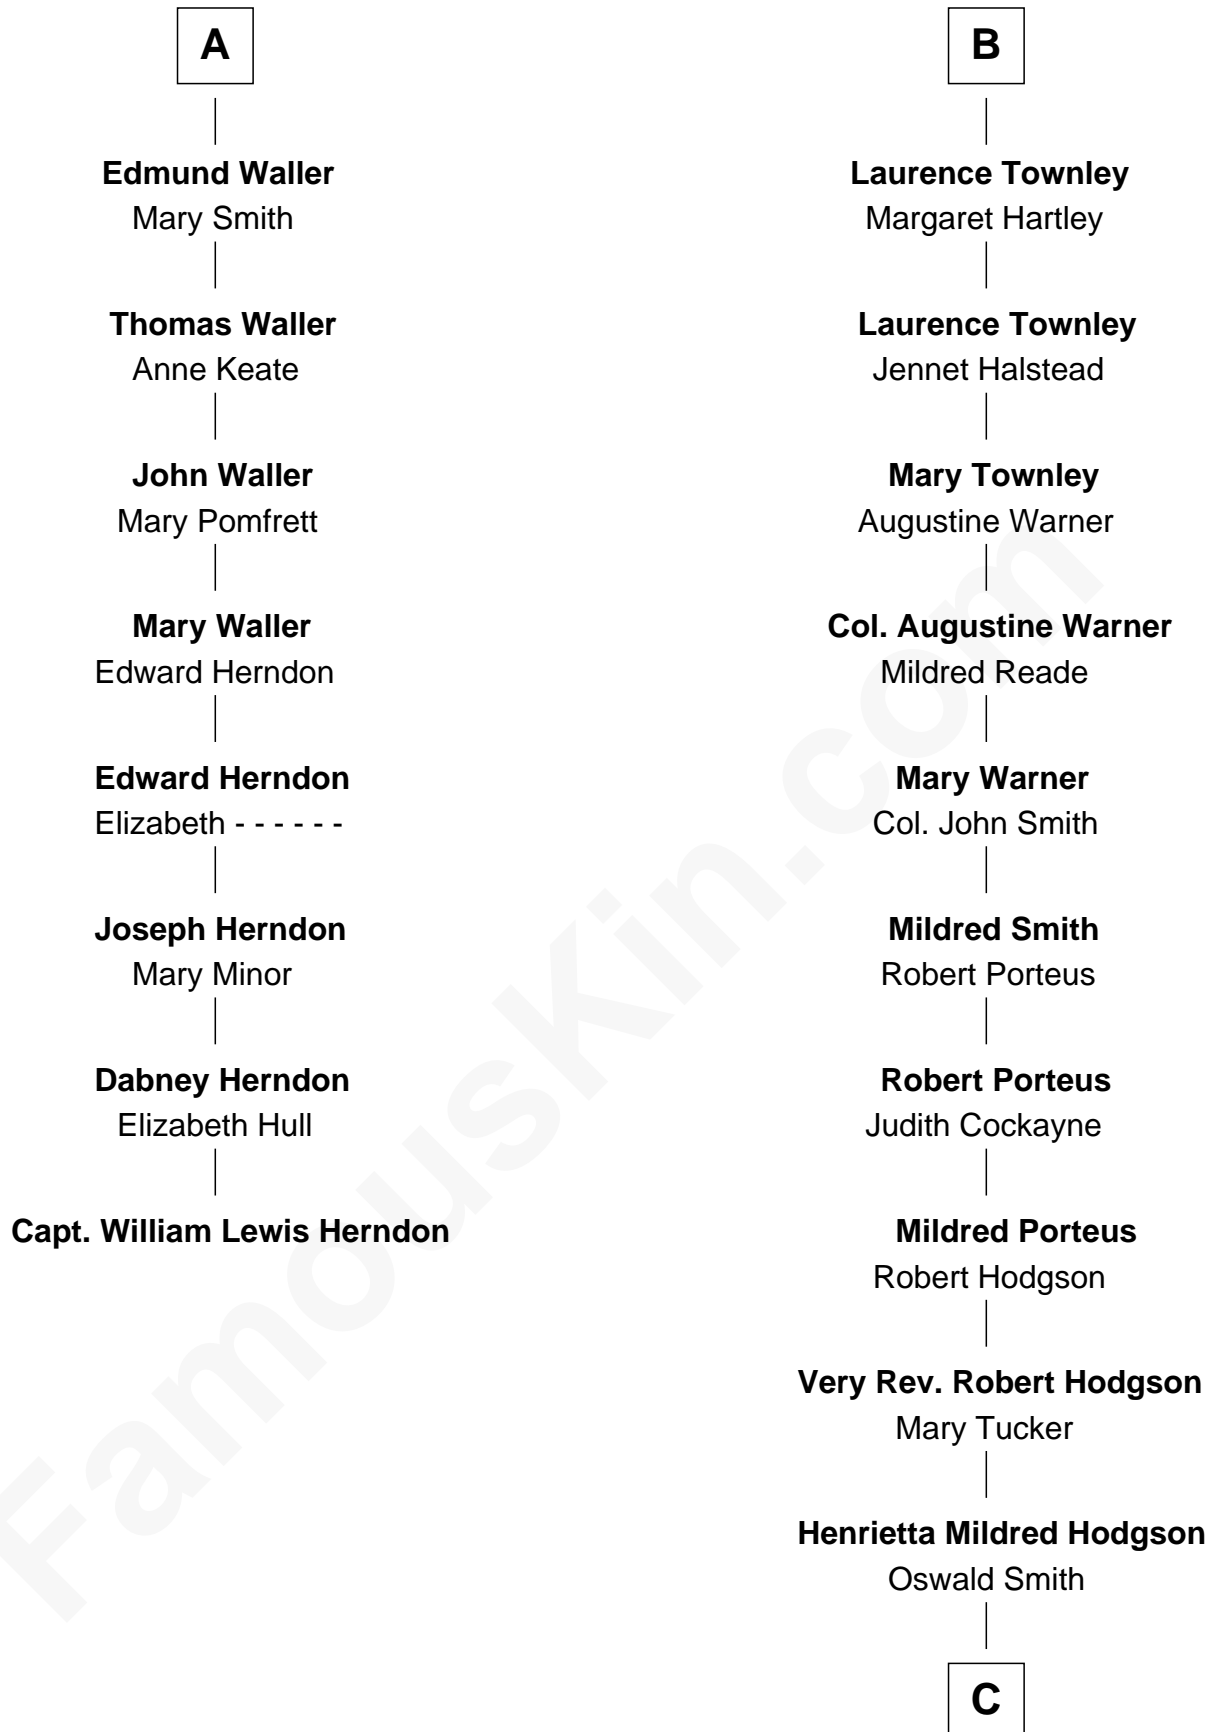

FamousKin.com
Relationship Chart of
Capt. William Lewis Herndon
Captain of the ill fated S.S. Central America

14th cousin 6 times removed of

Queen Elizabeth II
Queen of the United Kingdom

C

Frances Dora Smith

Claude Bowes-Lyon

Claude George Bowes-Lyon

Cecilia Nina Cavendish-Bentinck

Elizabeth Bowes-Lyon

George VI, King of the United Kingdom

Queen Elizabeth II

Queen of the United Kingdom