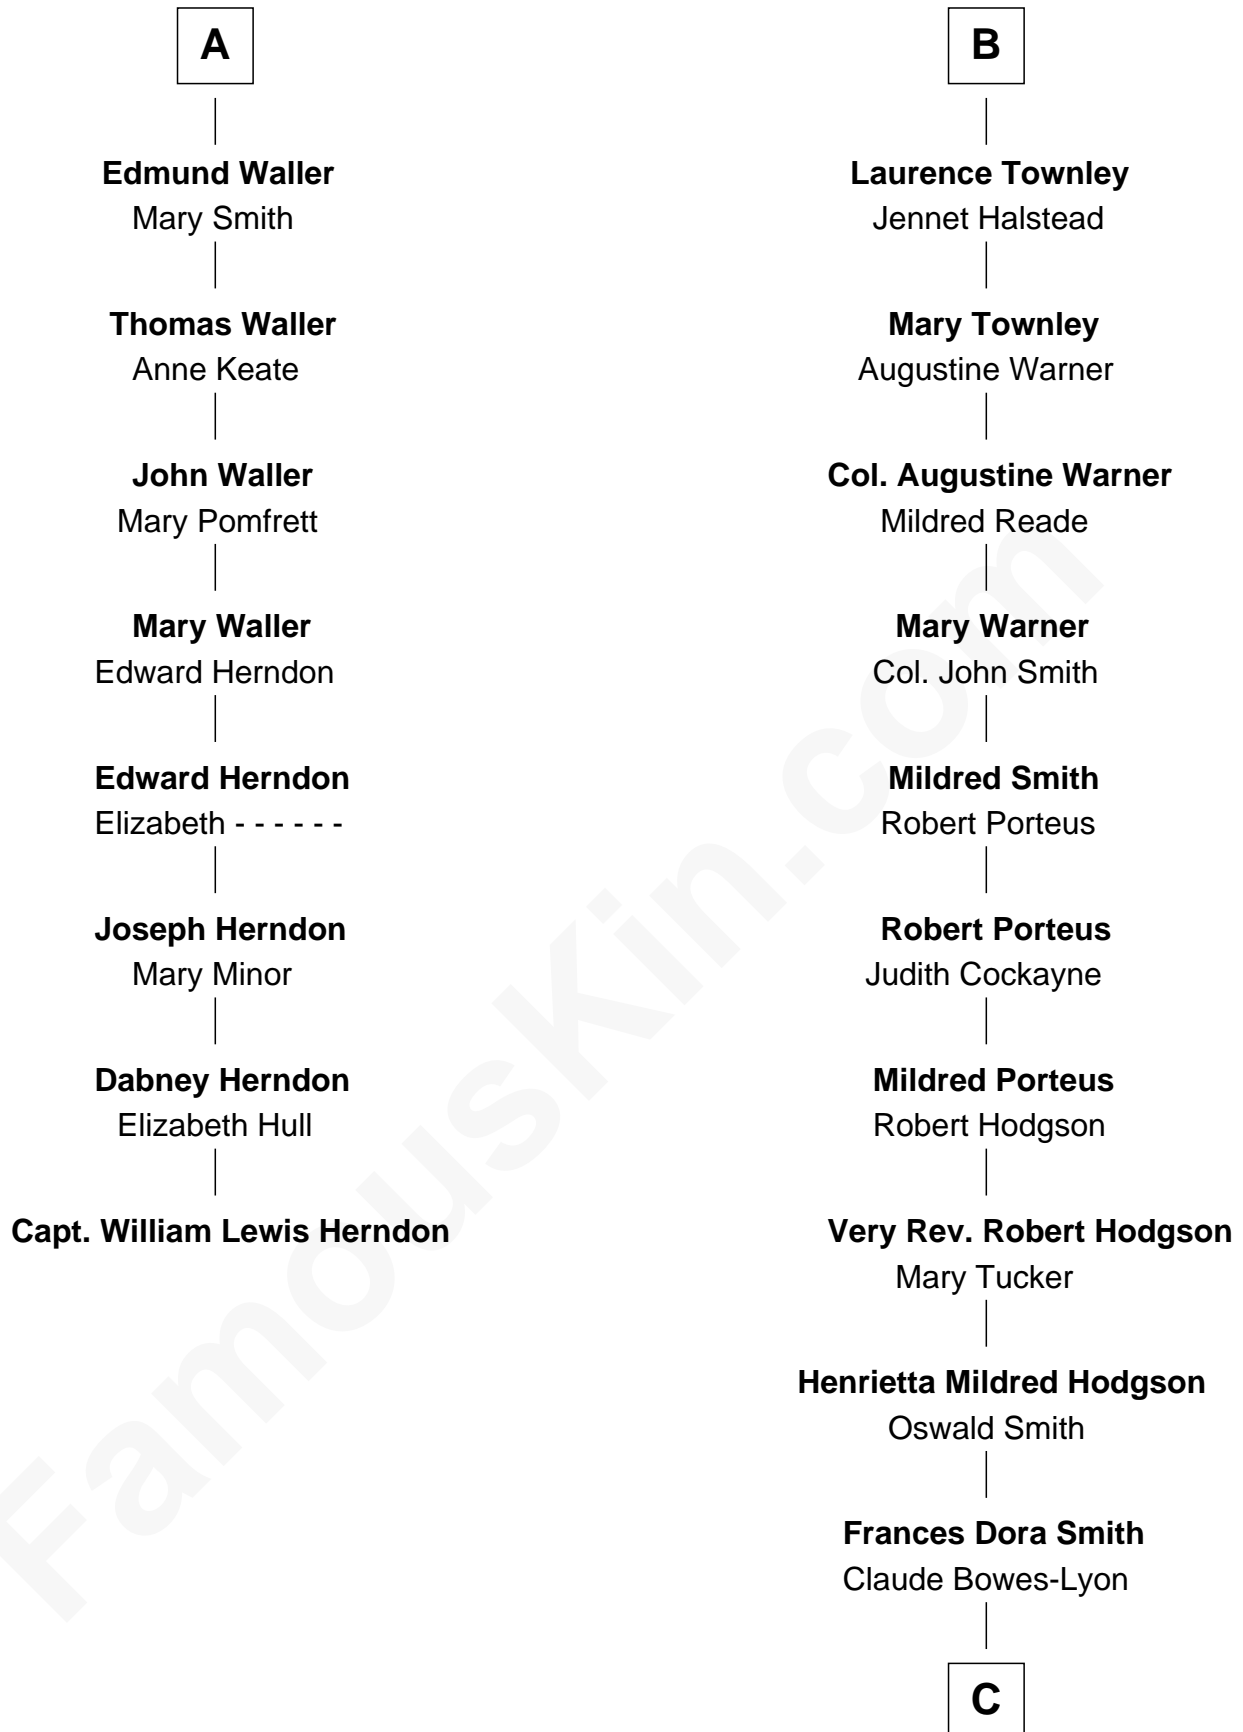

**FamousKin.com**  
**Relationship Chart of**  
**Capt. William Lewis Herndon**  
*Captain of the ill fated S.S. Central America*

**14th cousin 5 times removed of**

**Queen Elizabeth II**  
*Queen of the United Kingdom*

C

**Claude George Bowes-Lyon**  
Cecilia Nina Cavendish-Bentinck

**Elizabeth Bowes-Lyon**  
George VI, King of the United Kingdom

**Queen Elizabeth II**  
*Queen of the United Kingdom*

FamousKin.com