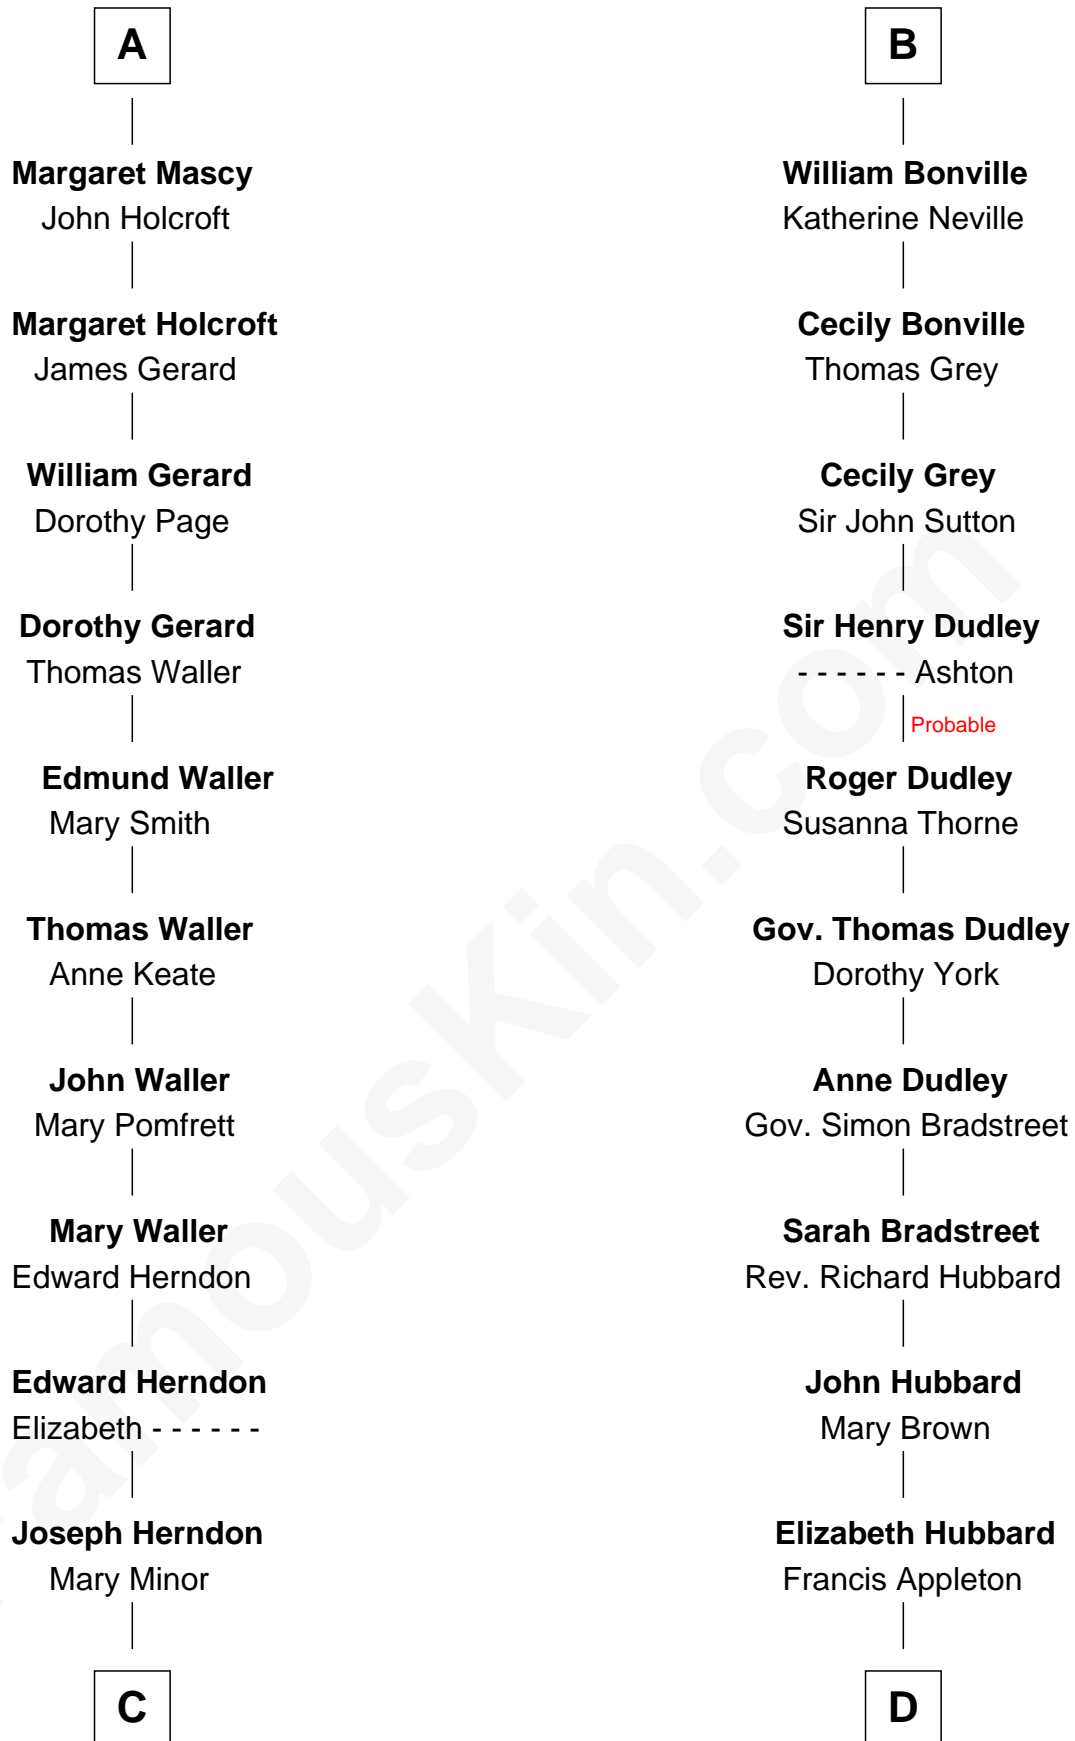

FamousKin.com
Relationship Chart of
Capt. William Lewis Herndon
Captain of the ill fated S.S. Central America

18th cousin of
Jane (Appleton) Pierce
First Lady of President Franklin Pierce

FamousKin.com