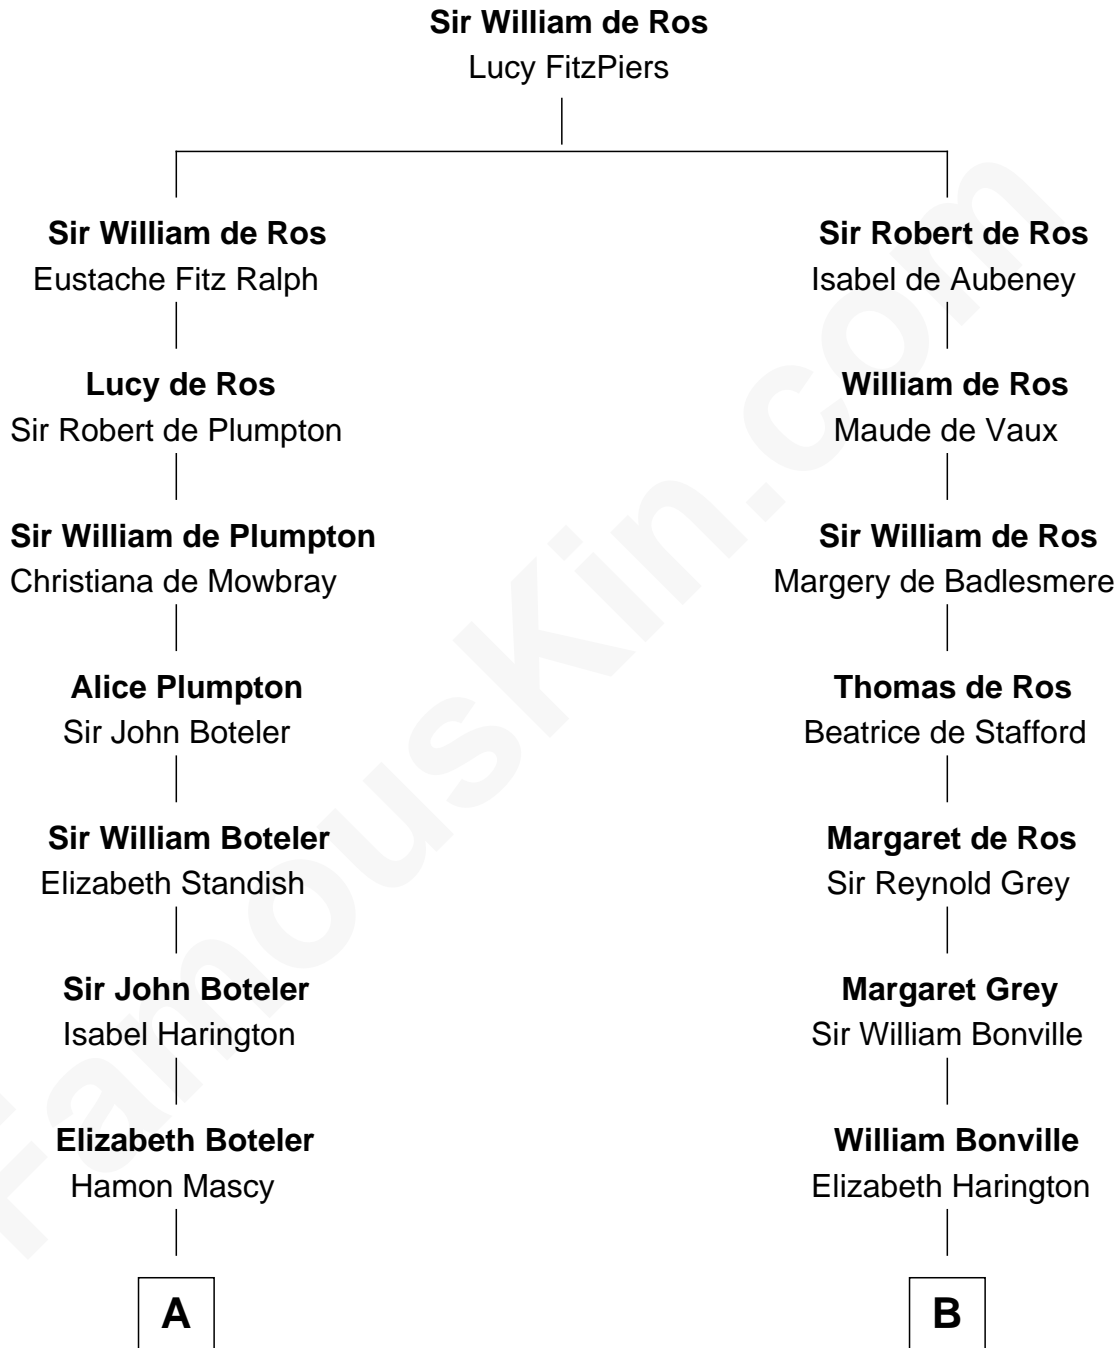

FamousKin.com
Relationship Chart of
Capt. William Lewis Herndon
Captain of the ill fated S.S. Central America

18th cousin of
Jane (Appleton) Pierce
First Lady of President Franklin Pierce

FamousKin.com