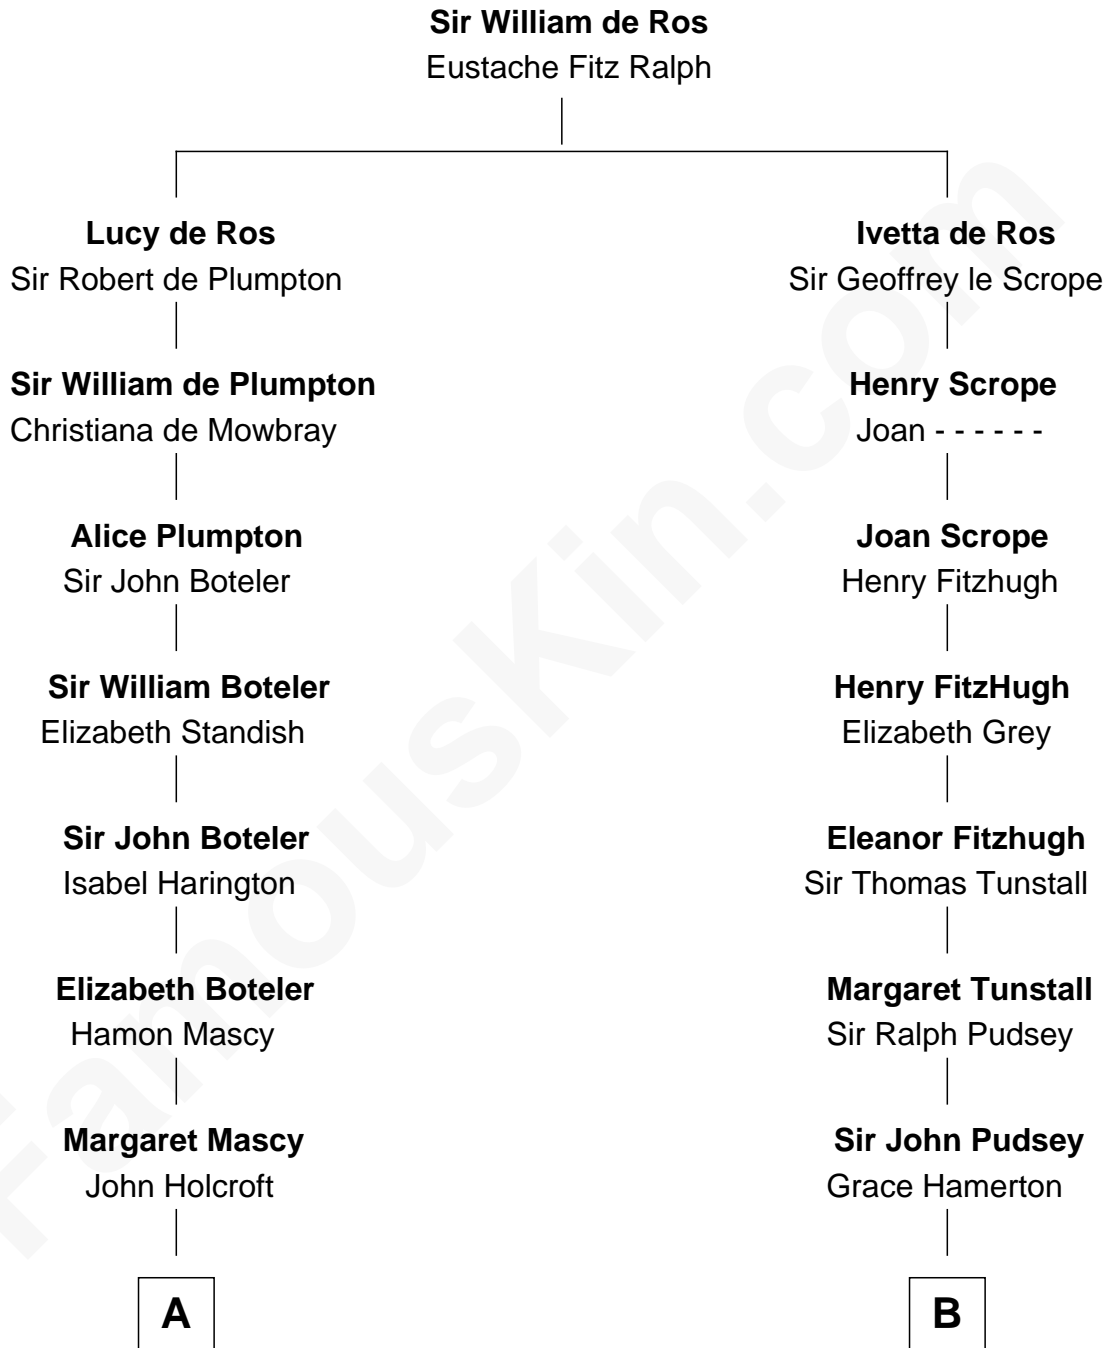

**FamousKin.com**  
**Relationship Chart of**  
**Capt. William Lewis Herndon**  
*Captain of the ill fated S.S. Central America*

**17th cousin 2 times removed of**

**Edward Lloyd V**  
*13th Governor of Maryland*

**C**

John Tayloe

Rebecca Plater

Elizabeth Tayloe

Col. Edward Lloyd

Edward Lloyd V

*13th Governor of Maryland*

FamousKin.com