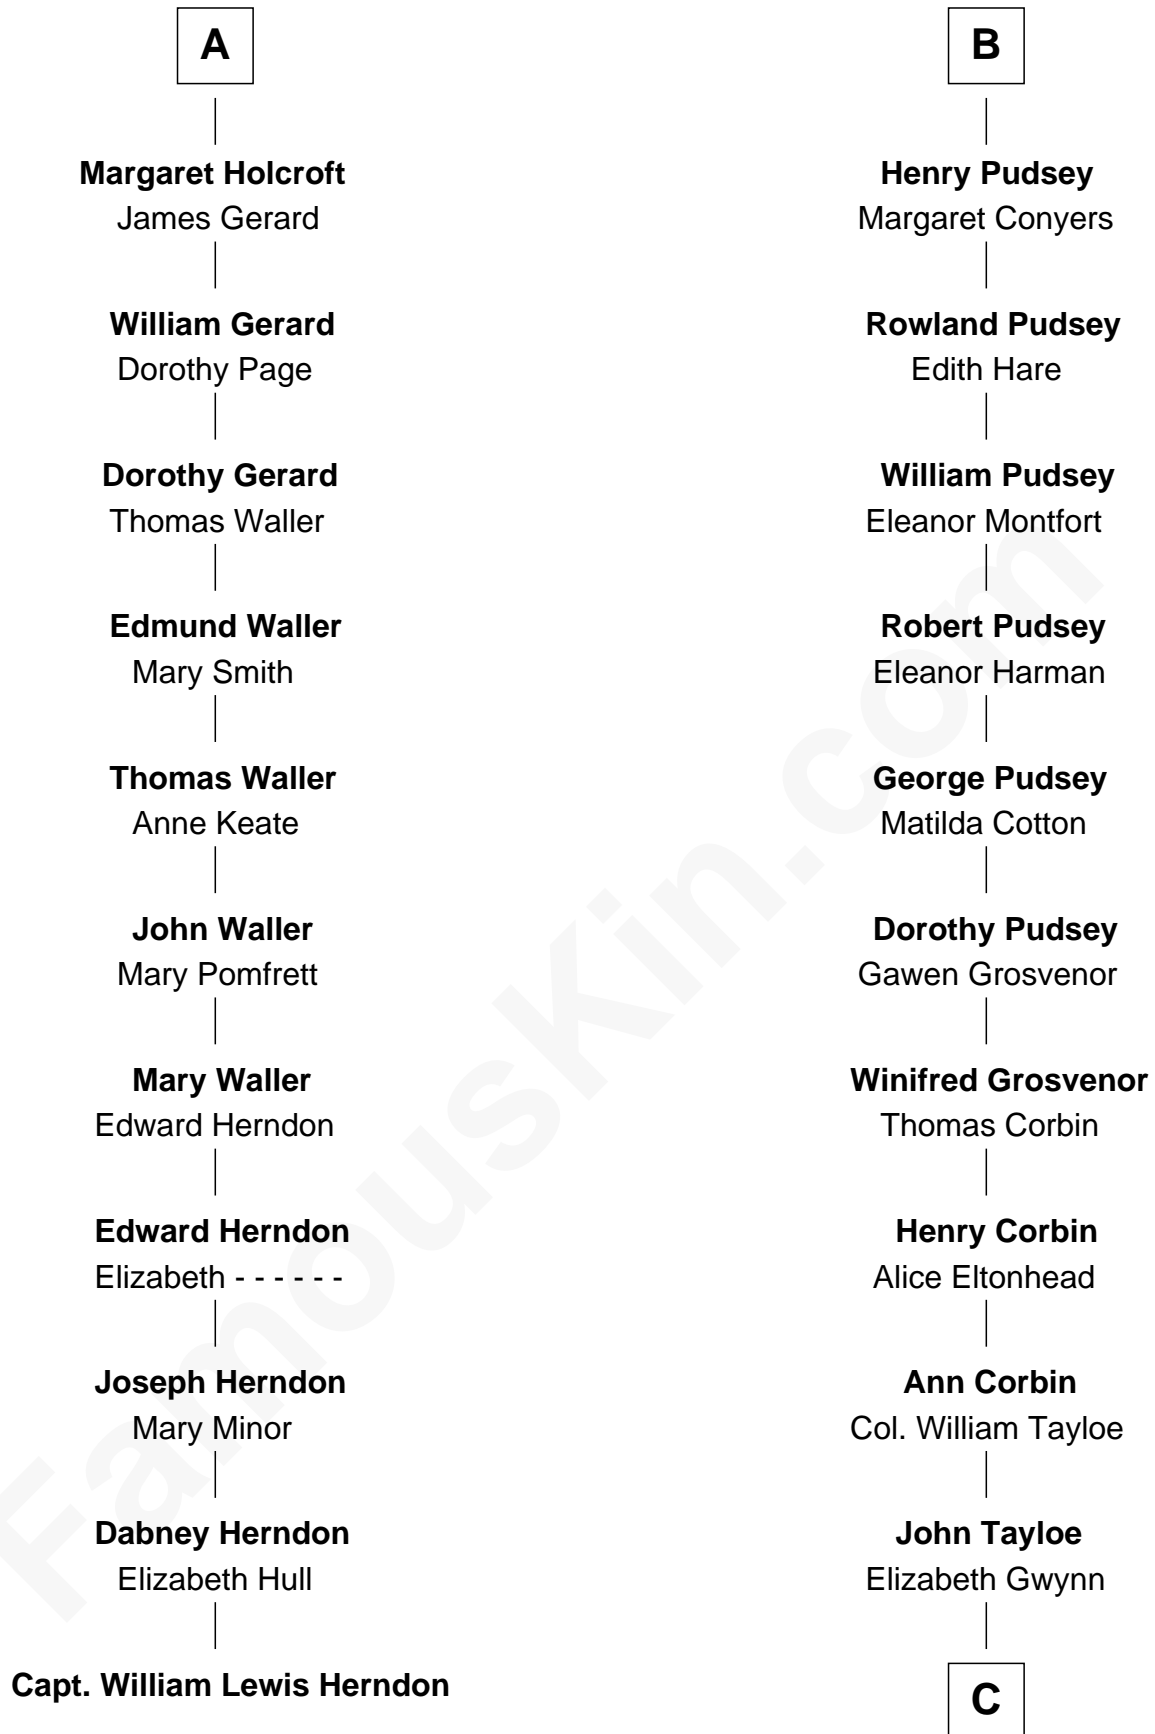

**FamousKin.com**  
**Relationship Chart of**  
**Capt. William Lewis Herndon**  
*Captain of the ill fated S.S. Central America*

**17th cousin 2 times removed of**

**Edward Lloyd V**  
*13th Governor of Maryland*

**C**

John Tayloe

Rebecca Plater

Elizabeth Tayloe

Col. Edward Lloyd

Edward Lloyd V

*13th Governor of Maryland*

FamousKin.com