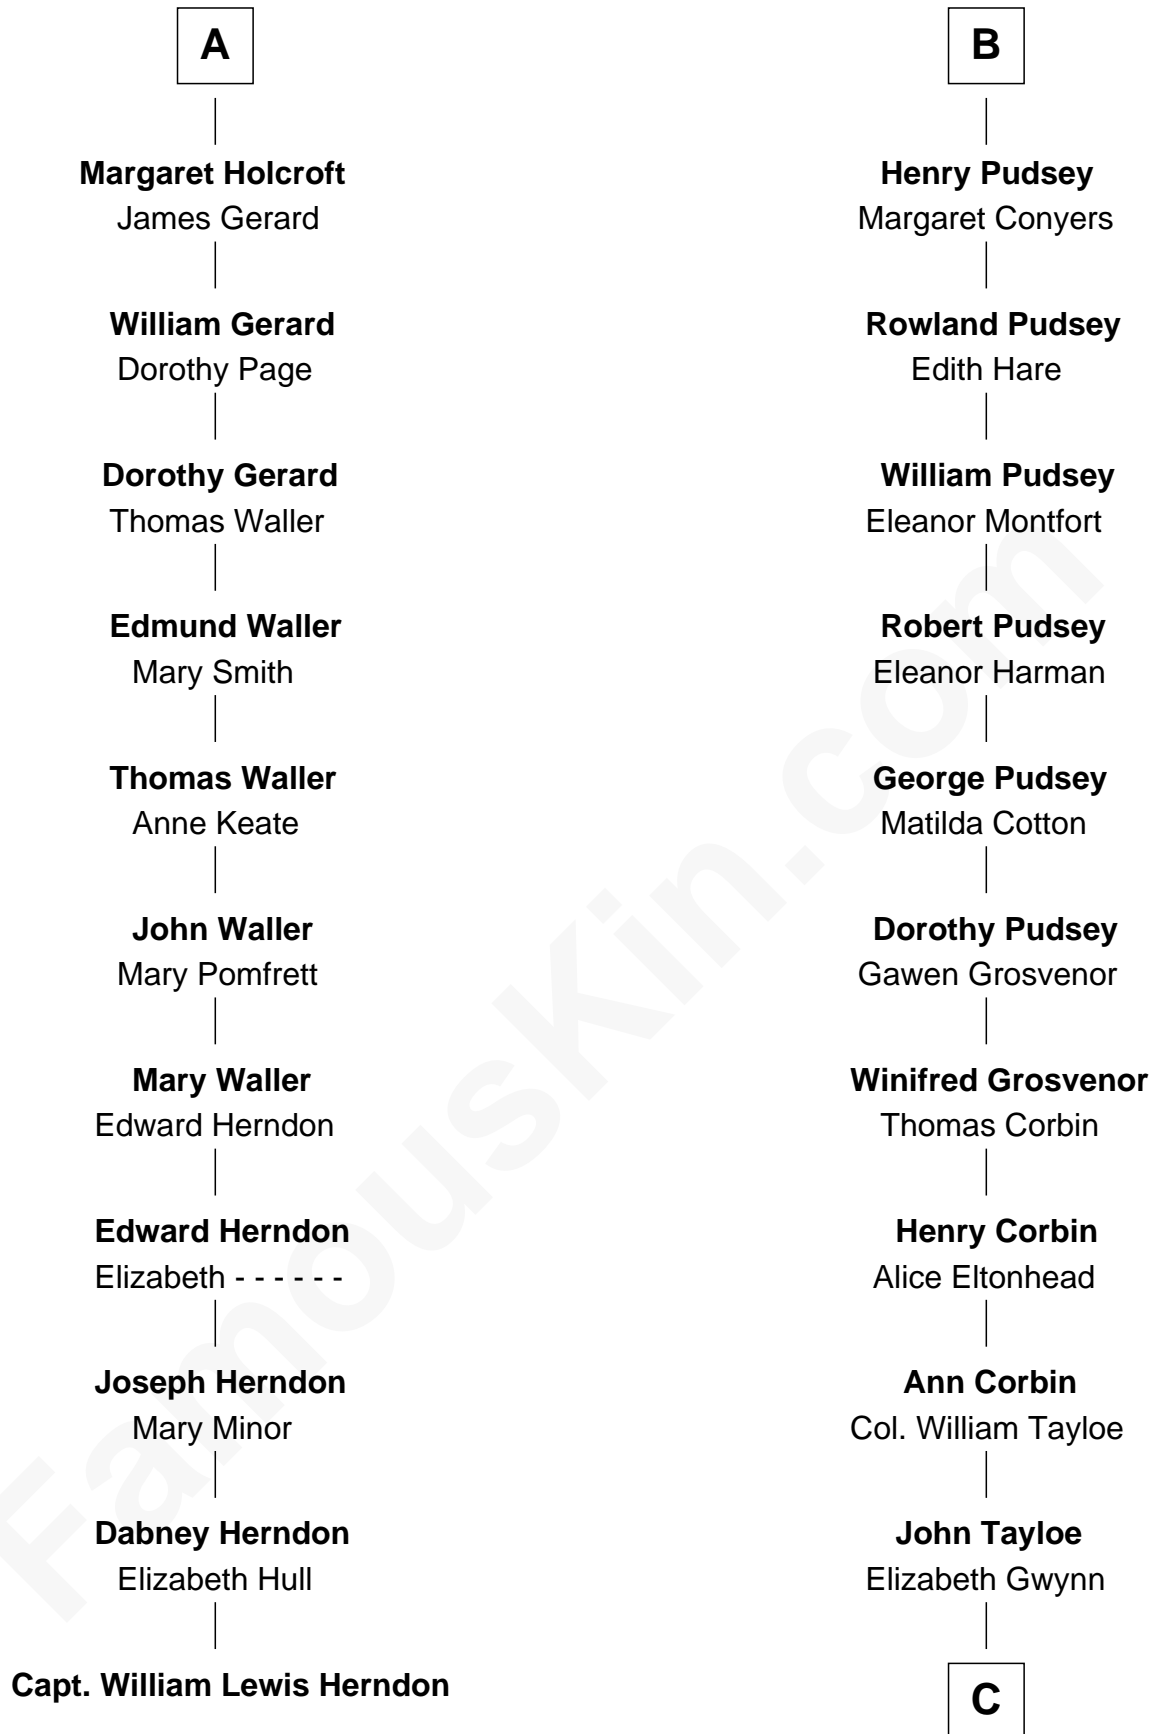

**FamousKin.com**  
**Relationship Chart of**  
**Capt. William Lewis Herndon**  
*Captain of the ill fated S.S. Central America*

17th cousin 4 times removed of

**Henry Lloyd**  
*40th Governor of Maryland*

**C**

**John Tayloe**

Rebecca Plater

**Elizabeth Tayloe**

Col. Edward Lloyd

**Col. Edward Lloyd**

Sally Scott Murray

**Daniel Lloyd**

Catherine Henry

**Henry Lloyd**

*40th Governor of Maryland*

FamousKin.com