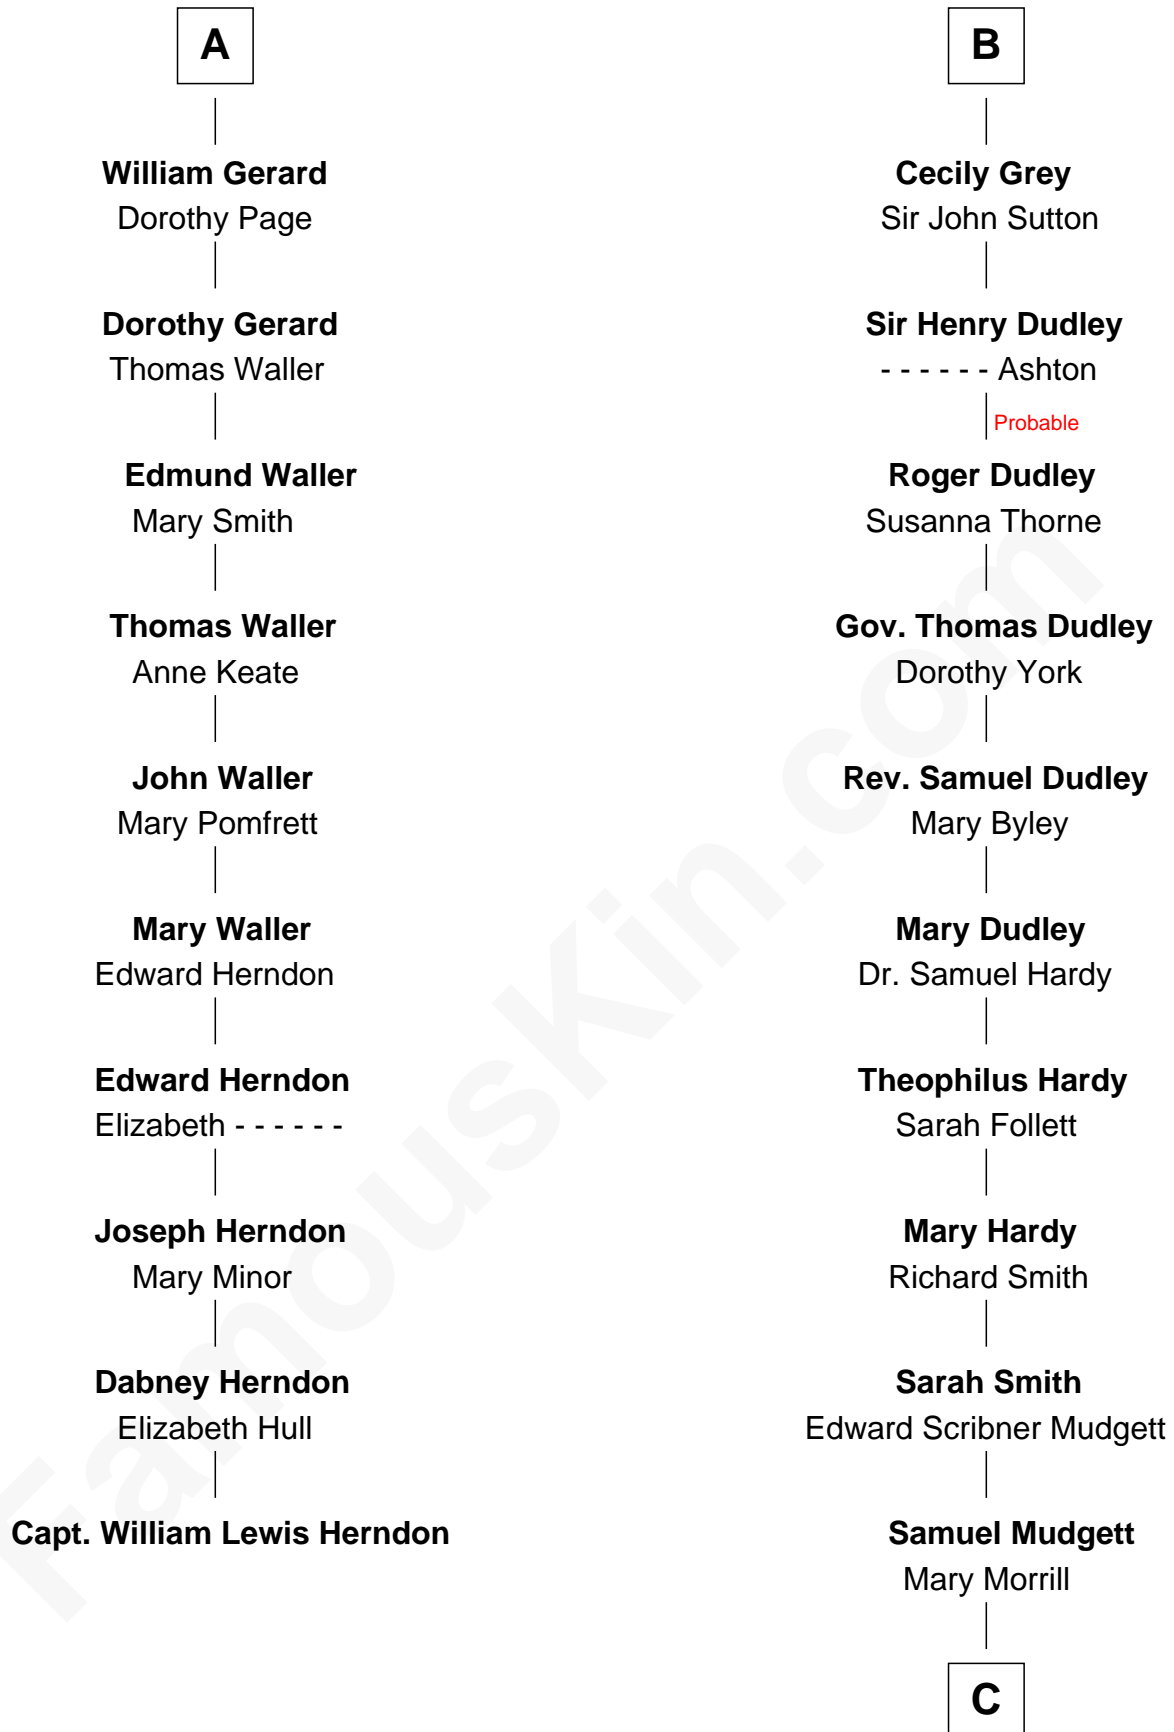

FamousKin.com
Relationship Chart of
Capt. William Lewis Herndon
Captain of the ill fated S.S. Central America

16th cousin 3 times removed of
Dr. H. H. Holmes
Serial Killer aka "Devil in the White City"

C

Scribner Mudgett

Nancy Prescott

Levi Horton Mudgett

Theodate Page Price

Dr. H. H. Holmes

Serial Killer Dr. H. H. Holmes

FamousKin.com