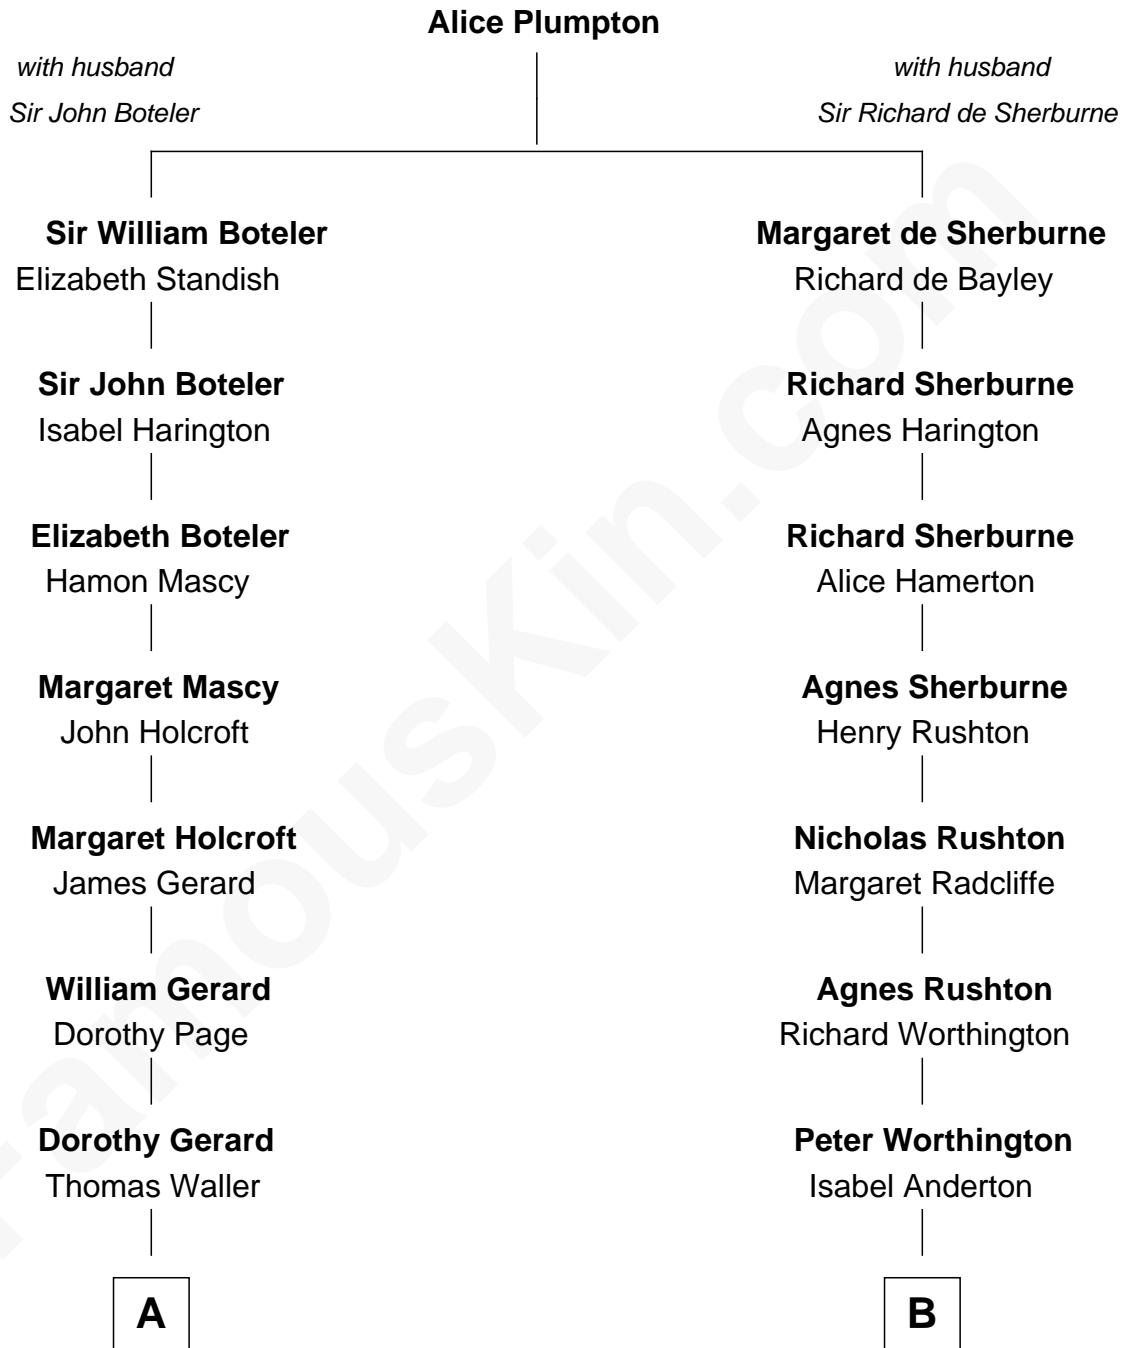

FamousKin.com
Relationship Chart of
Capt. William Lewis Herndon
Captain of the ill fated S.S. Central America

14th cousin 7 times removed of

James Taylor
Singer-Songwriter

C

Granville Hall Leonard

Eliza Ann Buffum

Emily Roxanna Leonard

Stanford Lyman Haynes

Theodosia Haynes

Alexander Taylor

Dr. Isaac Montrose Taylor

Gertrude Arline Woodard

James Taylor

Singer-Songwriter