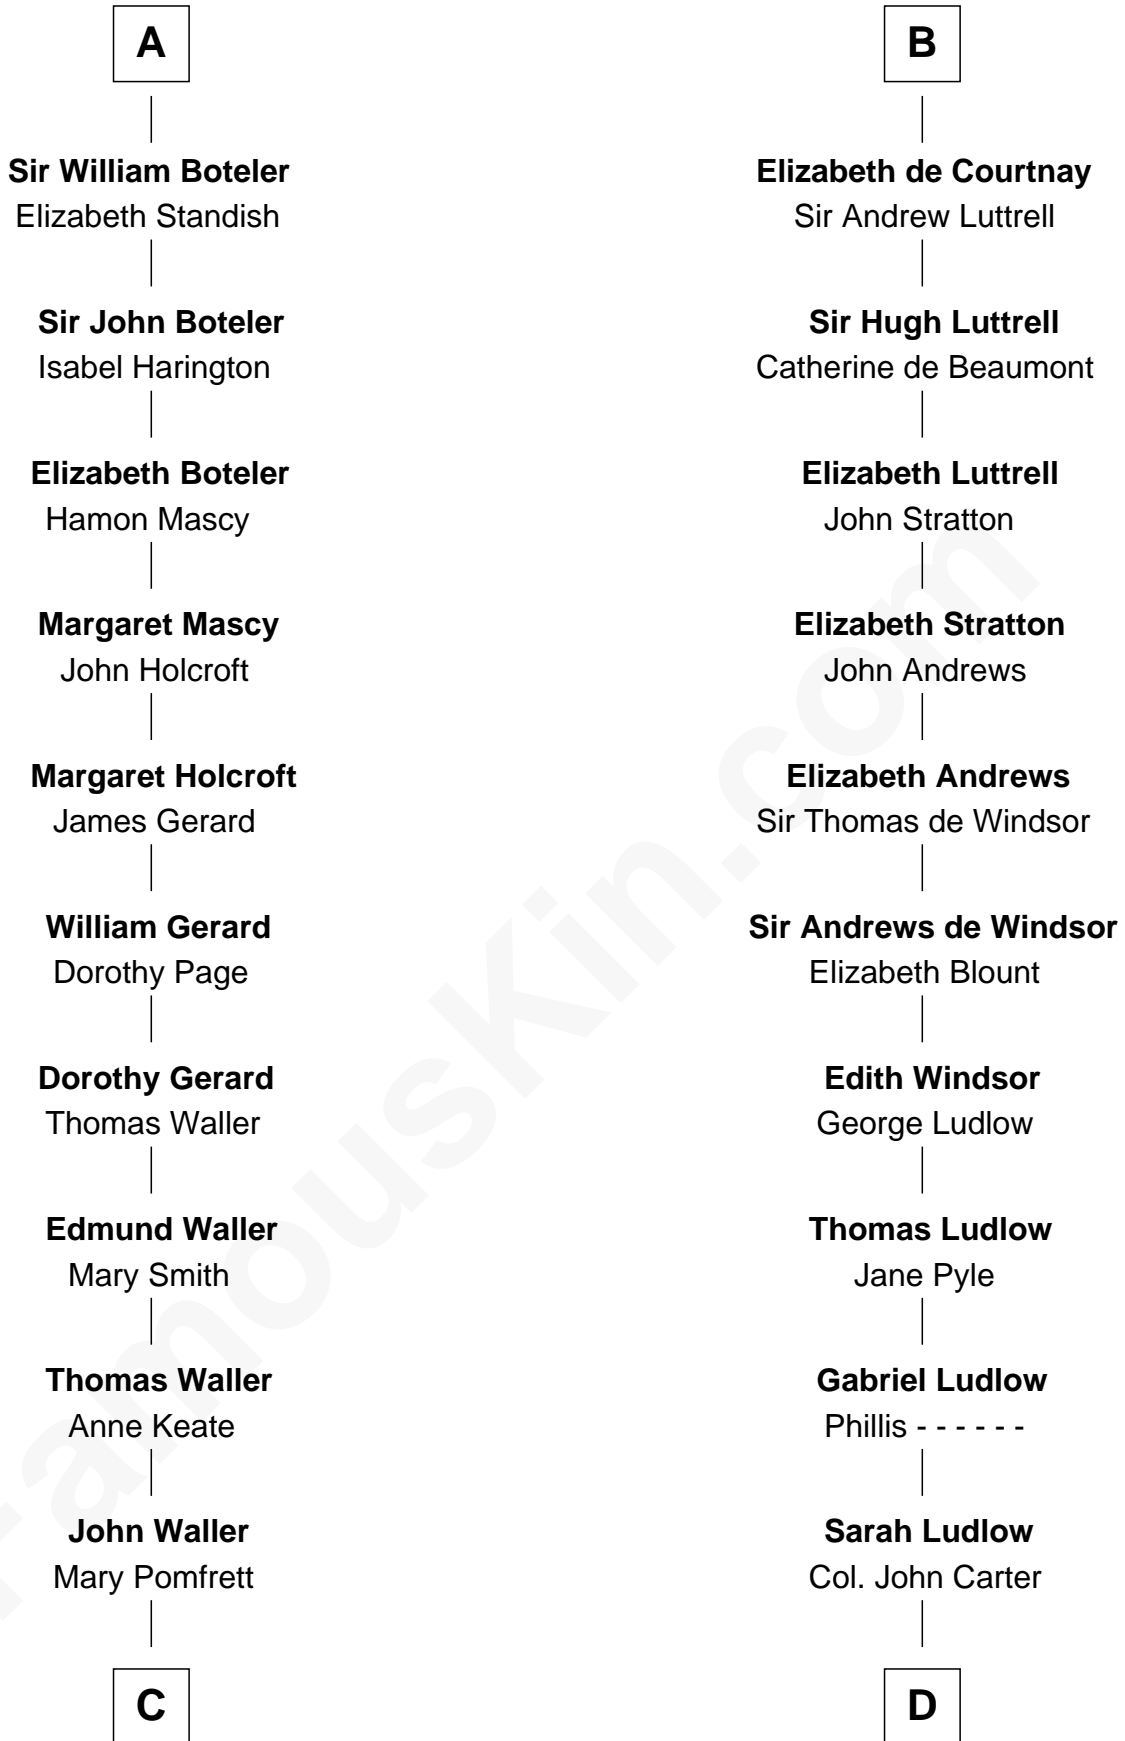

**FamousKin.com**  
**Relationship Chart of**  
**Capt. William Lewis Herndon**  
*Captain of the ill fated S.S. Central America*

**19th cousin 2 times removed of**  
**Carter Braxton**  
*Signer of the Declaration of Independence*

**C**

**Mary Waller**  
Edward Herndon

**Edward Herndon**  
Elizabeth - - - - -

**Joseph Herndon**  
Mary Minor

**Dabney Herndon**  
Elizabeth Hull

**Capt. William Lewis Herndon**

**D**

**Col. Robert Carter**  
Elizabeth Landon

**Mary Carter**  
George Braxton

**Carter Braxton**  
*Signer of Declaration of Independence*

FamousKin.com