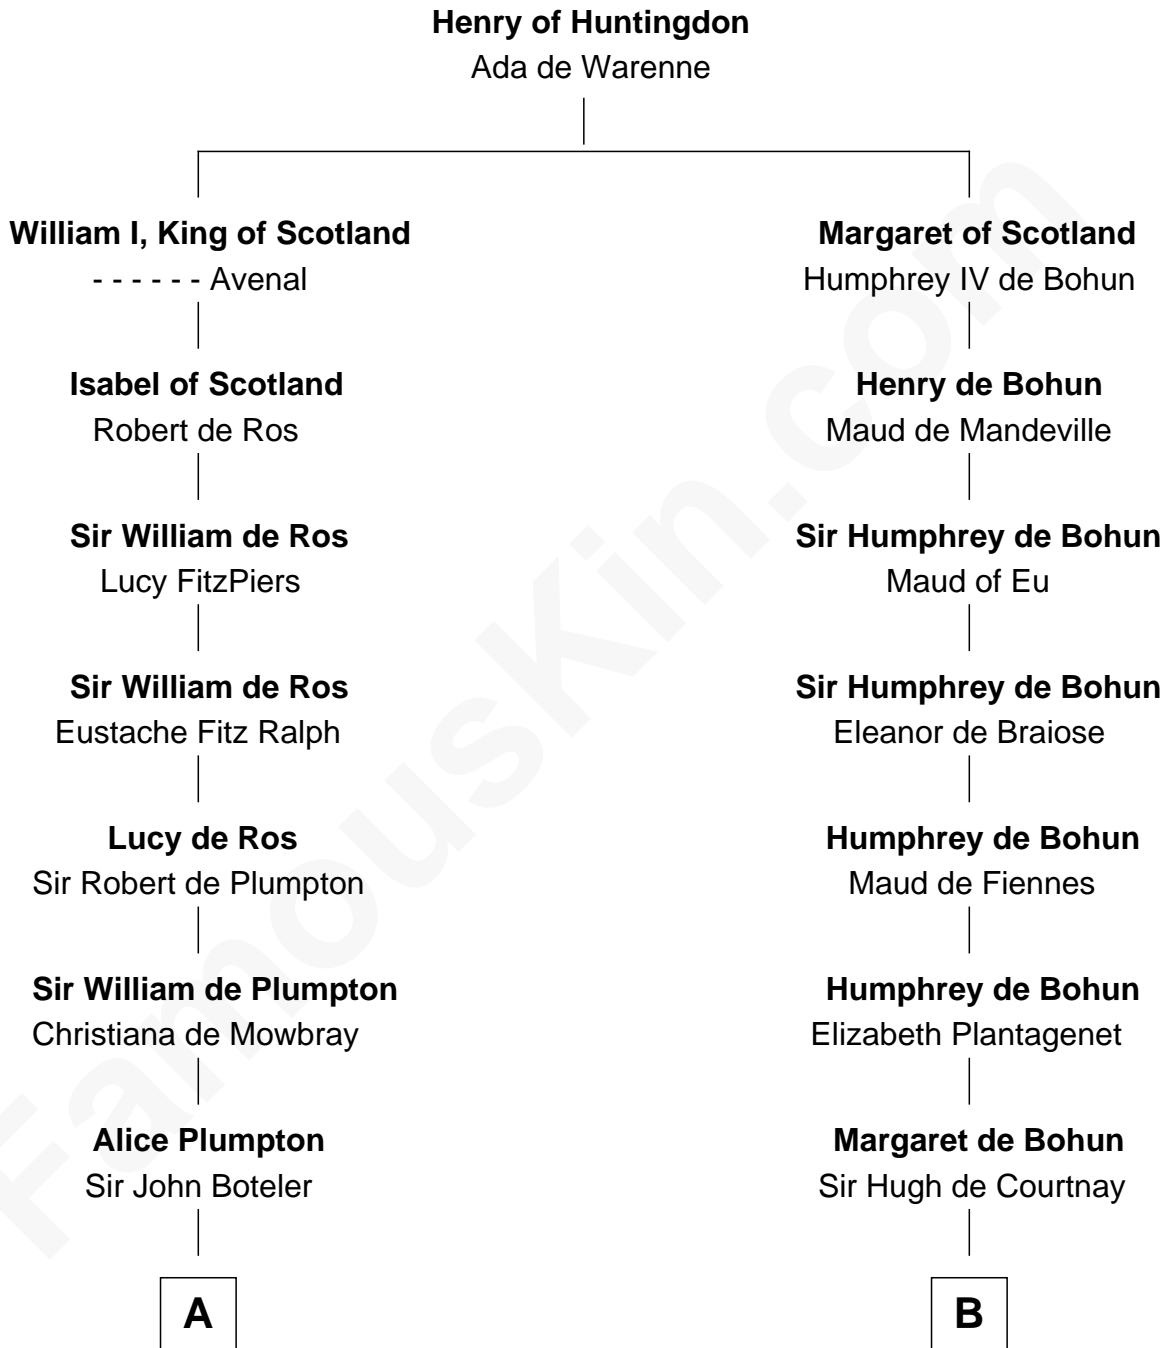

**FamousKin.com**  
**Relationship Chart of**  
**Capt. William Lewis Herndon**  
*Captain of the ill fated S.S. Central America*

**19th cousin 2 times removed of**  
**Carter Braxton**  
*Signer of the Declaration of Independence*

**C**

**Mary Waller**  
Edward Herndon

**Edward Herndon**  
Elizabeth - - - - -

**Joseph Herndon**  
Mary Minor

**Dabney Herndon**  
Elizabeth Hull

**Capt. William Lewis Herndon**

**D**

**Col. Robert Carter**  
Elizabeth Landon

**Mary Carter**  
George Braxton

**Carter Braxton**  
*Signer of Declaration of Independence*

FamousKin.com