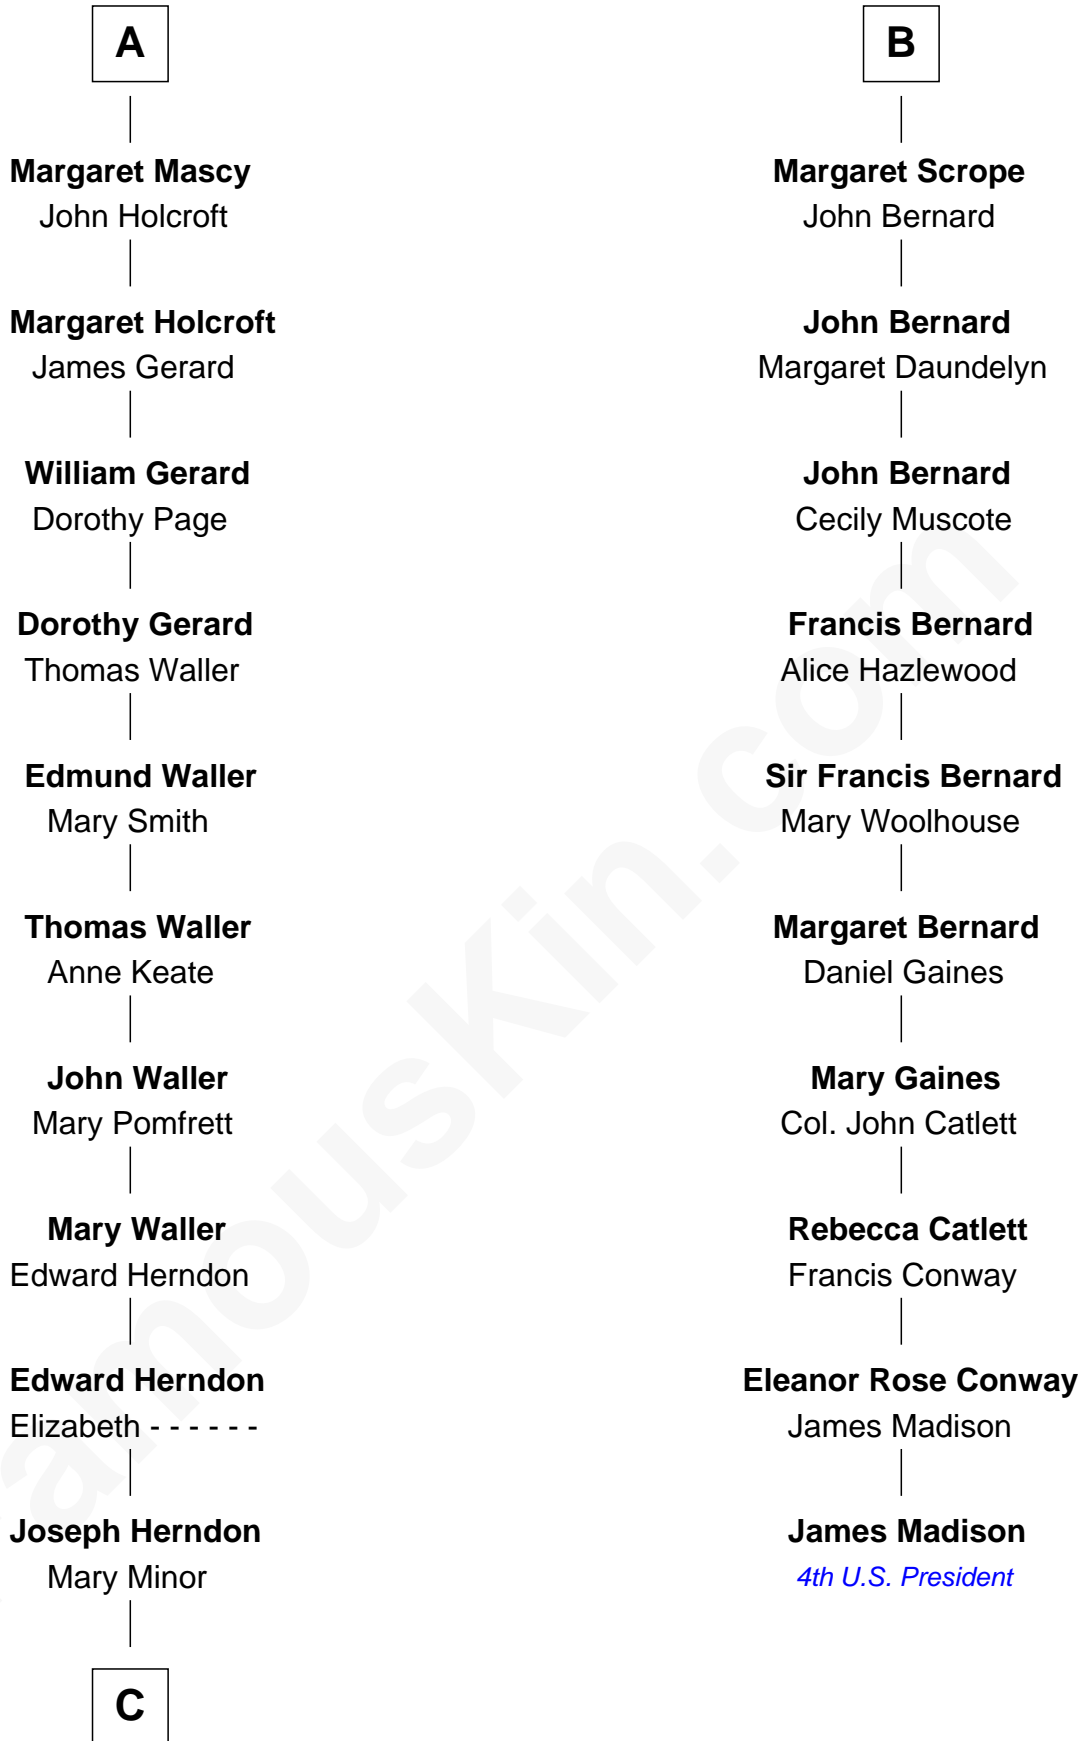

FamousKin.com
Relationship Chart of
Capt. William Lewis Herndon
Captain of the ill fated S.S. Central America

16th cousin 2 times removed of

James Madison
4th U.S. President

Sir William de Ros
 Lucy FitzPiers

Elizabeth Boteler
 Hamon Mascy

A

Sir Robert de Ros
 Isabel de Aubeney

William de Ros
 Maude de Vaux

Sir William de Ros
 Margery de Badlesmere

Maud de Roos
 John de Welles

Margery de Welles
 Stephen le Scrope

John le Scrope
 Elizabeth Chaworth

Elizabeth le Scrope
 Sir Henry le Scrope

B

FamousKin.com