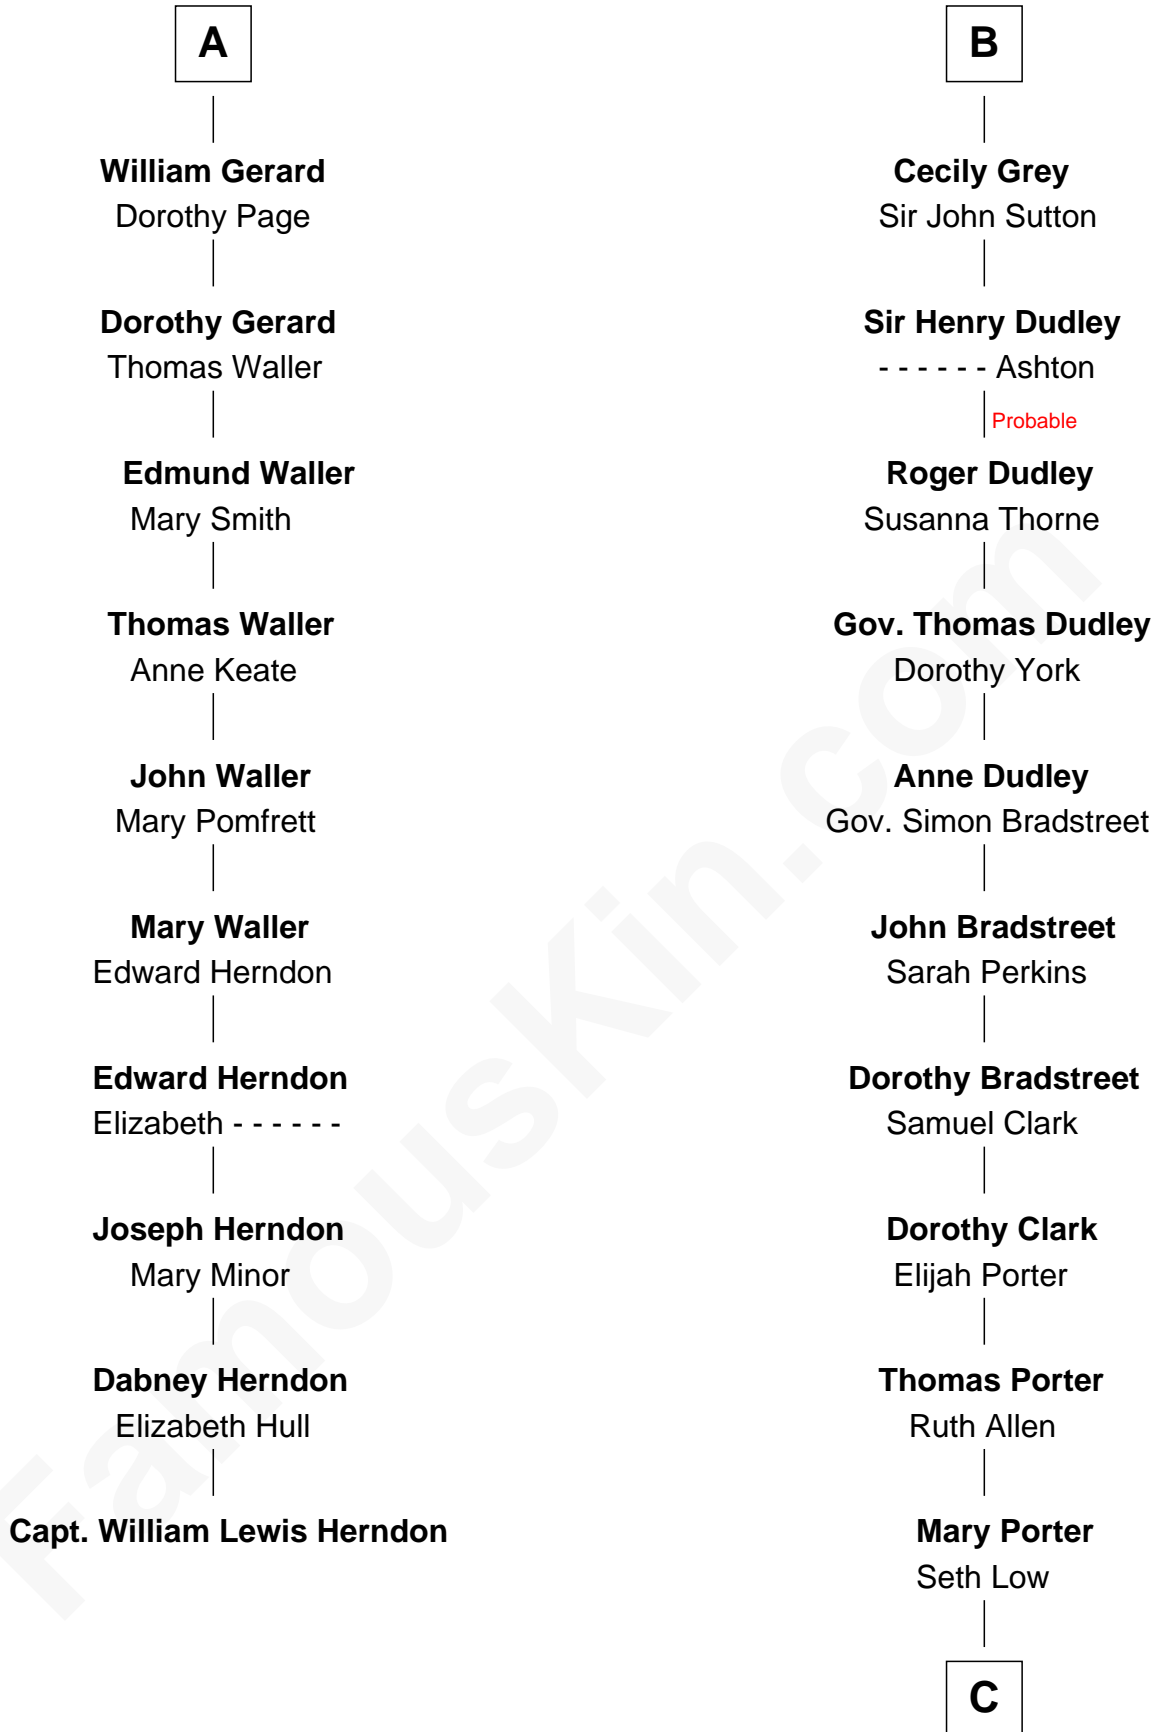

FamousKin.com
Relationship Chart of
Capt. William Lewis Herndon
Captain of the ill fated S.S. Central America

16th cousin 5 times removed of

Bill Weld
68th Governor of Massachusetts

C

Harriet Low

John Babcock Hillard

Harriet Hillard

William Augustus White

Margaret Low White

Francis Minot Weld

David Weld

Mary Blake Nichols

Bill Weld

68th Governor of Massachusetts