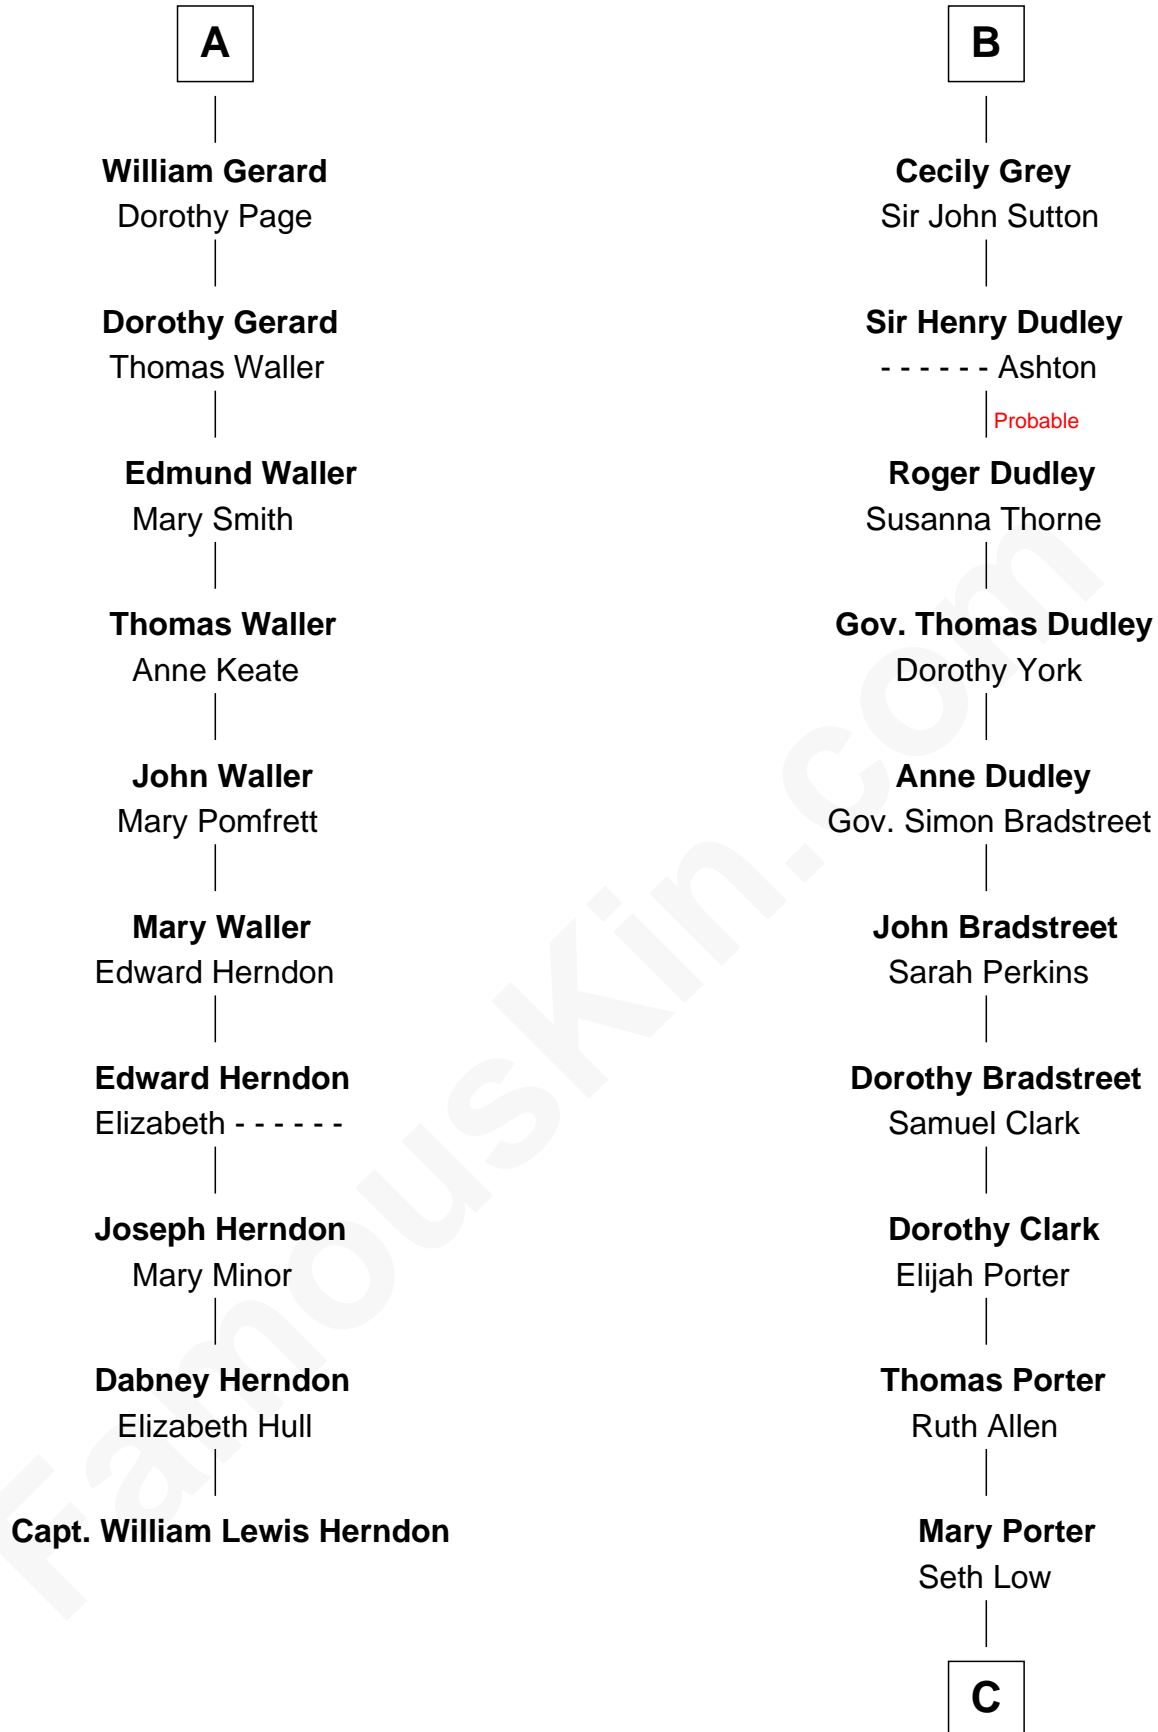

**FamousKin.com**  
**Relationship Chart of**  
**Capt. William Lewis Herndon**  
*Captain of the ill fated S.S. Central America*

**16th cousin 2 times removed of**

**Seth Low**

*Mayor of New York City President of Columbia University*

**C**

**Abiel Abbot Low**

Ellen Almira Dow

**Seth Low**

*Mayor of New York City President of Columbia University*

FamousKin.com