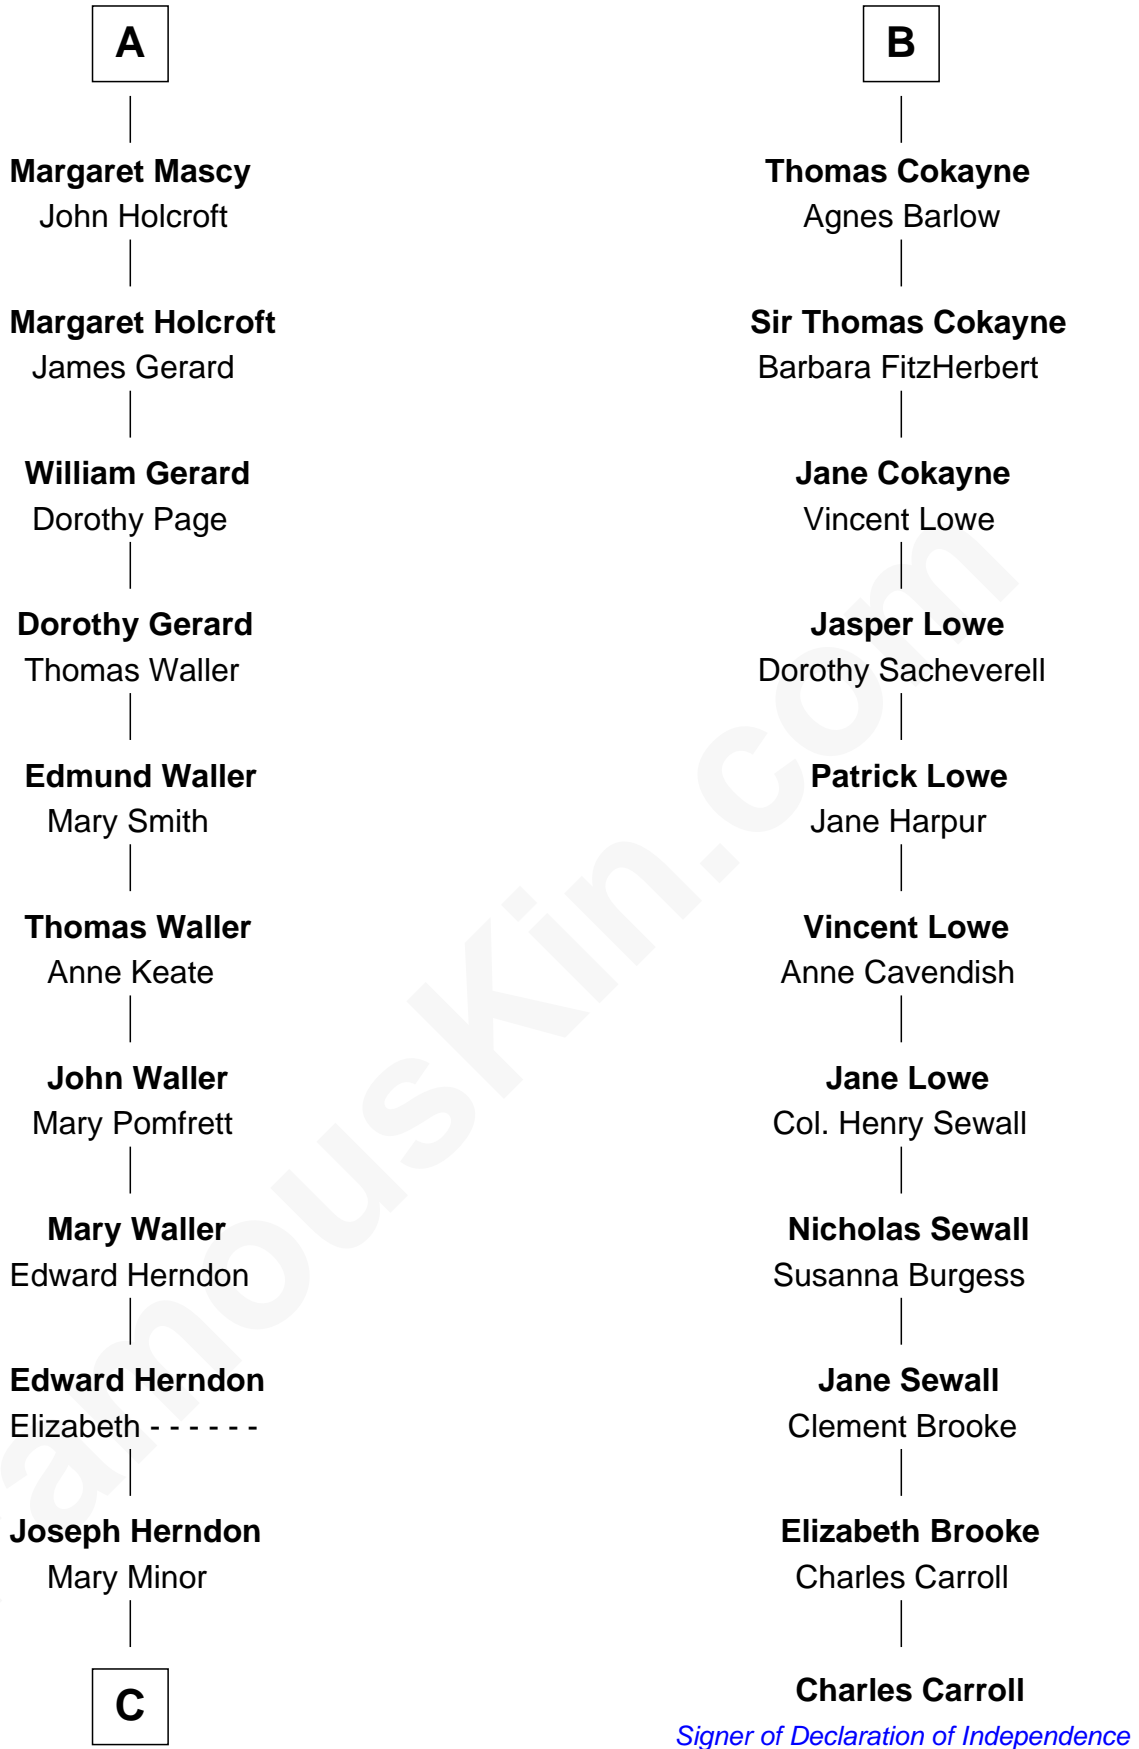

FamousKin.com
Relationship Chart of
Capt. William Lewis Herndon
Captain of the ill fated S.S. Central America

17th cousin 1 time removed of
Charles Carroll
Signer of the Declaration of Independence

FamousKin.com